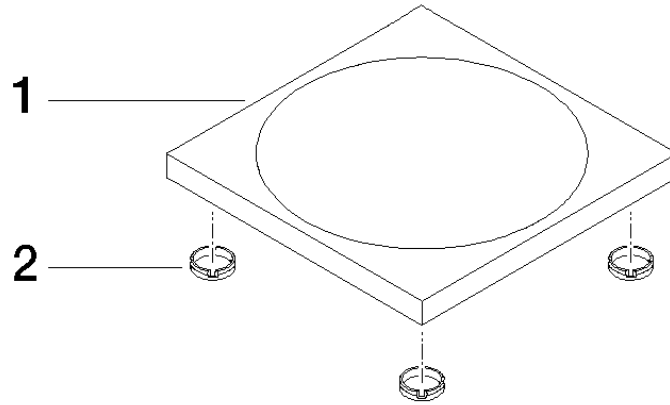

Soap dish free-standing model - Brushed Chrome

IMO

84 410 780

• 119 x 119 x 10 mm

Fits: IMO, LULU, MEM, TARA, LISSÉ, META, CYO

	Brushed Chrome	84 410 780-93
	Chrome	84 410 780-00
	Brushed Platinum	84 410 780-06
	Platinum	84 410 780-08
	Dark Chrome	84 410 780-19
	Light Gold	84 410 780-26
	Brushed Light Gold	84 410 780-27
	Brushed Durabronze (23kt Gold)	84 410 780-28
	Matte Black	84 410 780-33
	Brushed Bronze	84 410 780-42
	Brushed Champagne (22kt Gold)	84 410 780-46
	Champagne (22kt Gold)	84 410 780-47
	Brushed Dark Platinum	84 410 780-99

84 410 780

mm [inches]

84 410 780

Parts for other finishes can be found here: [Chrome](#)

Spare parts list

No.	Item Number	Name	Quantity used	Delivery time
1	08 17 78 600-93	dish	1	60
2	09 26 01 045 90	accessories	4	2