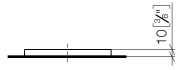

Soap dish free-standing model - Brushed Dark Platinum

IMO

84 410 780

• 119 x 119 x 10 mm

Fits: IMO, LULU, MEM, TARA, LISSÉ, META, CYO

	Brushed Dark Platinum	84 410 780-99
	Chrome	84 410 780-00
	Brushed Platinum	84 410 780-06
	Platinum	84 410 780-08
	Dark Chrome	84 410 780-19
	Light Gold	84 410 780-26
	Brushed Light Gold	84 410 780-27
	Brushed Durabronze (23kt Gold)	84 410 780-28
	Matte Black	84 410 780-33
	Brushed Bronze	84 410 780-42
	Brushed Champagne (22kt Gold)	84 410 780-46
	Champagne (22kt Gold)	84 410 780-47
	Brushed Chrome	84 410 780-93

84 410 780

mm [inches]

84 410 780

Parts for other finishes can be found here: [Chrome](#)

Spare parts list

No.	Item Number	Name	Quantity used	Delivery time
1	08 17 78 600-99	dish	1	60
2	09 26 01 045 90	accessories	4	2