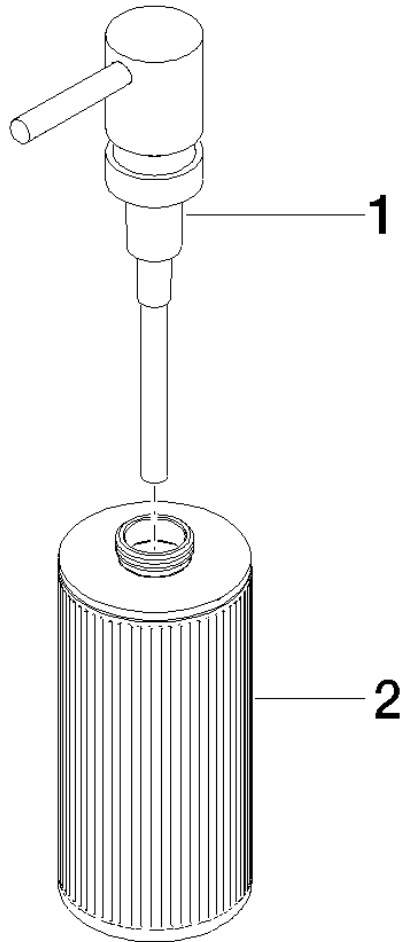

84 430 811

- Textured brown glass, matt
- width 60mm
- height 182 mm
- 175 ml bottle
- 59mm projection

	Brushed Platinum	84 430 811-06
	Chrome	84 430 811-00
	Dark Chrome	84 430 811-19
	Brushed Durabronze (23kt Gold)	84 430 811-28
	Brushed Dark Platinum	84 430 811-99

84 430 811

84 430 811

Parts for other finishes can be found here: [Chrome](#)

Spare parts list

No.	Item Number	Name	Quantity used	Delivery time
1	05 10 10 535 03-06	dispenser	1	60
2	05 10 10 625 00-06	bottle	1	60