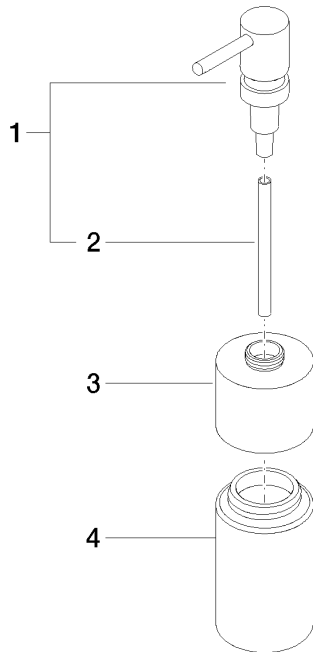

Dispenser free-standing model - Brushed Platinum

ELIO

84 435 970

- bottle made of crystal glass, matt
- width 60mm
- height 200 mm
- 250 ml bottle
- 59mm projection

Fits ELIO, ENO, MEM, META SQUARE, SYNC, TARA and TARA ULTRA

Fits: ELIO, MEM, TARA, ENO, SYNC, TARA ULTRA, META SQUARE

	Brushed Platinum	84 435 970-06
	Chrome	84 435 970-00
	Platinum	84 435 970-08
	Dark Chrome	84 435 970-19
	Brushed Durabrass (23kt Gold)	84 435 970-28
	Matte Black	84 435 970-33
	Brushed Champagne (22kt Gold)	84 435 970-46
	Champagne (22kt Gold)	84 435 970-47
	Brushed Chrome	84 435 970-93
	Brushed Dark Platinum	84 435 970-99

84 435 970

mm [inches]

84 435 970

Parts for other finishes can be found here: [Chrome](#)

Spare parts list

No.	Item Number	Name	Quantity used	Delivery time
1	90 10 10 535 00-06	dispenser	1	10
2	08 10 10 499 90	Immersion tube for lotion dispenser Ø 8 x 1 x 100 mm -	1	2
3	90 10 10 524 00-06	base	1	10
4	90 90 04 001 00 82	glass	1	2