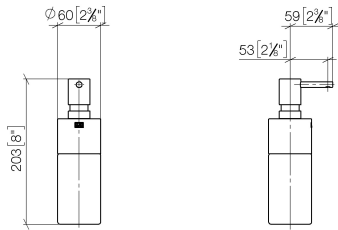

Dispenser free-standing model - Brushed Platinum

ELIO

84 435 970

- bottle made of crystal glass, matt
- width 60mm
- height 200 mm
- 250 ml bottle
- 59mm projection

Fits ELIO, ENO, MEM, META SQUARE, SYNC, TARA and TARA ULTRA

Fits: ELIO, MEM, TARA, ENO, SYNC, TARA ULTRA, META SQUARE

	Brushed Platinum	84 435 970-06
	Chrome	84 435 970-00
	Platinum	84 435 970-08
	Dark Chrome	84 435 970-19
	Brushed Durabrass (23kt Gold)	84 435 970-28
	Matte Black	84 435 970-33
	Brushed Champagne (22kt Gold)	84 435 970-46
	Champagne (22kt Gold)	84 435 970-47
	Brushed Chrome	84 435 970-93
	Brushed Dark Platinum	84 435 970-99

84 435 970

mm [inches]

84 435 970

Parts for other finishes can be found here: [Chrome](#)

Spare parts list

No.	Item Number	Name	Quantity used	Delivery time
1	90 10 10 535 00-06	dispenser	1	10
2	08 10 10 499 90	Immersion tube for lotion dispenser Ø 8 x 1 x 100 mm -	1	2
3	90 10 10 524 00-06	base	1	10
4	90 90 04 001 00 82	glass	1	2