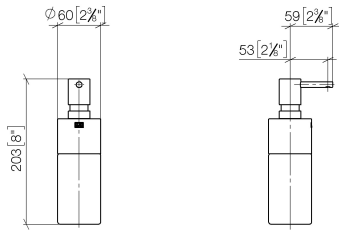

**Dispenser free-standing model - Dark Chrome**

ELIO

84 435 970

- bottle made of crystal glass, matt
- width 60mm
- height 200 mm
- 250 ml bottle
- 59mm projection

Fits ELIO, ENO, MEM, META SQUARE, SYNC, TARA and TARA ULTRA

Fits: ELIO, MEM, TARA, ENO, SYNC, TARA ULTRA, META SQUARE

	Dark Chrome	84 435 970-19
	Chrome	84 435 970-00
	Brushed Platinum	84 435 970-06
	Platinum	84 435 970-08
	Brushed Durabronze (23kt Gold)	84 435 970-28
	Matte Black	84 435 970-33
	Brushed Champagne (22kt Gold)	84 435 970-46
	Champagne (22kt Gold)	84 435 970-47
	Brushed Chrome	84 435 970-93
	Brushed Dark Platinum	84 435 970-99

84 435 970

mm [inches]

84 435 970

Parts for other  
finishes can be found  
here: [Chrome](#)