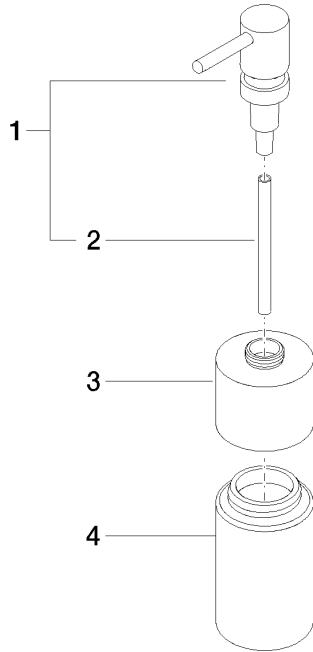

Dispenser free-standing model - Brushed Durabross (23kt Gold)

ELIO

84 435 970

- bottle made of crystal glass, matt
- width 60mm
- height 200 mm
- 250 ml bottle
- 59mm projection

Fits ELIO, ENO, MEM, META SQUARE, SYNC, TARA and TARA ULTRA

Fits: ELIO, MEM, TARA, ENO, SYNC, TARA ULTRA, META SQUARE

	Brushed Durabross (23kt Gold)	84 435 970-28
	Chrome	84 435 970-00
	Brushed Platinum	84 435 970-06
	Platinum	84 435 970-08
	Dark Chrome	84 435 970-19
	Matte Black	84 435 970-33
	Brushed Champagne (22kt Gold)	84 435 970-46
	Champagne (22kt Gold)	84 435 970-47
	Brushed Chrome	84 435 970-93
	Brushed Dark Platinum	84 435 970-99

84 435 970

mm [inches]

84 435 970

Parts for other finishes can be found here: [Chrome](#)

Spare parts list

No.	Item Number	Name	Quantity used	Delivery time
1	90 10 10 535 00-28	dispenser	1	20
2	08 10 10 499 90	Immersion tube for lotion dispenser Ø 8 x 1 x 100 mm -	1	2
3	90 10 10 524 00-28	base	1	20
4	90 90 04 001 00 82	glass	1	2