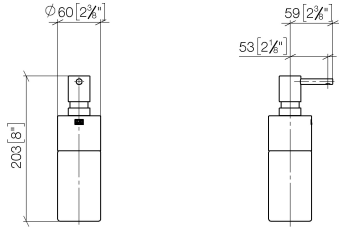

Dispenser free-standing model - Matte Black

ELIO

84 435 970

- bottle made of crystal glass, matt
- width 60mm
- height 200 mm
- 250 ml bottle
- 59mm projection

Fits ELIO, ENO, MEM, META SQUARE, SYNC, TARA and TARA ULTRA

Fits: ELIO, MEM, TARA, ENO, SYNC, TARA ULTRA, META SQUARE

	Matte Black	84 435 970-33
	Chrome	84 435 970-00
	Brushed Platinum	84 435 970-06
	Platinum	84 435 970-08
	Dark Chrome	84 435 970-19
	Brushed Durabronze (23kt Gold)	84 435 970-28
	Brushed Champagne (22kt Gold)	84 435 970-46
	Champagne (22kt Gold)	84 435 970-47
	Brushed Chrome	84 435 970-93
	Brushed Dark Platinum	84 435 970-99

84 435 970

mm [inches]

84 435 970

Parts for other finishes can be found here: [Chrome](#)

### Spare parts list

No.	Item Number	Name	Quantity used	Delivery time
1	90 10 10 535 00-33	dispenser	1	30
2	08 10 10 499 90	Immersion tube for lotion dispenser Ø 8 x 1 x 100 mm -	1	2
3	90 10 10 524 00-33	base	1	30
4	90 90 04 001 00 82	glass	1	2