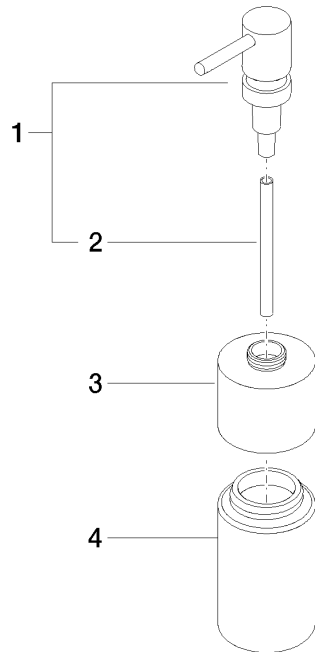

Dispenser free-standing model - Matte Black

ELIO

84 435 970

- bottle made of crystal glass, matt
- width 60mm
- height 200 mm
- 250 ml bottle
- 59mm projection

Fits ELIO, ENO, MEM, META SQUARE, SYNC, TARA and TARA ULTRA

Fits: ELIO, MEM, TARA, ENO, SYNC, TARA ULTRA, META SQUARE

	Matte Black	84 435 970-33
	Chrome	84 435 970-00
	Brushed Platinum	84 435 970-06
	Platinum	84 435 970-08
	Dark Chrome	84 435 970-19
	Brushed Durabronze (23kt Gold)	84 435 970-28
	Brushed Champagne (22kt Gold)	84 435 970-46
	Champagne (22kt Gold)	84 435 970-47
	Brushed Chrome	84 435 970-93
	Brushed Dark Platinum	84 435 970-99

84 435 970

mm [inches]

84 435 970

Parts for other finishes can be found here: [Chrome](#)

### Spare parts list

No.	Item Number	Name	Quantity used	Delivery time
1	90 10 10 535 00-33	dispenser	1	30
2	08 10 10 499 90	Immersion tube for lotion dispenser Ø 8 x 1 x 100 mm -	1	2
3	90 10 10 524 00-33	base	1	30
4	90 90 04 001 00 82	glass	1	2