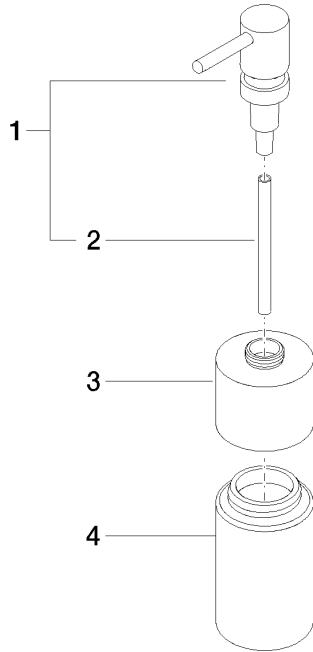

Dispenser free-standing model - Brushed Dark Platinum

ELIO

84 435 970

- bottle made of crystal glass, matt
- width 60mm
- height 200 mm
- 250 ml bottle
- 59mm projection

Fits ELIO, ENO, MEM, META SQUARE, SYNC, TARA and TARA ULTRA

Fits: ELIO, MEM, TARA, ENO, SYNC, TARA ULTRA, META SQUARE

	Brushed Dark Platinum	84 435 970-99
	Chrome	84 435 970-00
	Brushed Platinum	84 435 970-06
	Platinum	84 435 970-08
	Dark Chrome	84 435 970-19
	Brushed Durabross (23kt Gold)	84 435 970-28
	Matte Black	84 435 970-33
	Brushed Champagne (22kt Gold)	84 435 970-46
	Champagne (22kt Gold)	84 435 970-47
	Brushed Chrome	84 435 970-93

84 435 970

mm [inches]

84 435 970

Parts for other finishes can be found here: [Chrome](#)

### Spare parts list

No.	Item Number	Name	Quantity used	Delivery time
1	90 10 10 535 00-99	dispenser	1	30
2	08 10 10 499 90	Immersion tube for lotion dispenser Ø 8 x 1 x 100 mm -	1	2
3	90 10 10 524 00-99	base	1	30
4	90 90 04 001 00 82	glass	1	2