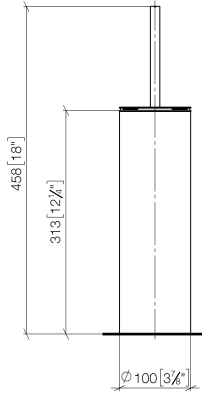

**Toilet brush set free-standing model - Brushed Platinum**

MEM

84 910 979

- brush, matte black
- width 100mm
- height 456 mm

Fits: MEM, LISSÉ, META, CYO

|  |                                   |               |
|--|-----------------------------------|---------------|
|    | Brushed Platinum                  | 84 910 979-06 |
|    | Chrome                            | 84 910 979-00 |
|    | Platinum                          | 84 910 979-08 |
|    | Dark Chrome                       | 84 910 979-19 |
|    | Light Gold                        | 84 910 979-26 |
|    | Brushed Light Gold                | 84 910 979-27 |
|    | Brushed Durabronze<br>(23kt Gold) | 84 910 979-28 |
|    | Matte Black                       | 84 910 979-33 |
|    | Brushed Bronze                    | 84 910 979-42 |
|   | Brushed Champagne (22kt<br>Gold)  | 84 910 979-46 |
|  | Brushed Chrome                    | 84 910 979-93 |
|  | Brushed Dark<br>Platinum          | 84 910 979-99 |

84 910 979

mm [inches]

84 910 979

**Product version from 10/1/2023**

Parts for other finishes can be found here: [Chrome](#)

Toilet brush set free-standing model - Brushed Platinum

MEM

84 910 979

**Spare parts list**

**Product version from 10/1/2023**

| No. | Item Number        | Name   | Quantity used | Delivery time |
|-----|--------------------|--------|---------------|---------------|
|     | 90 20 97 505 01-06 | handle | 4             | 10            |