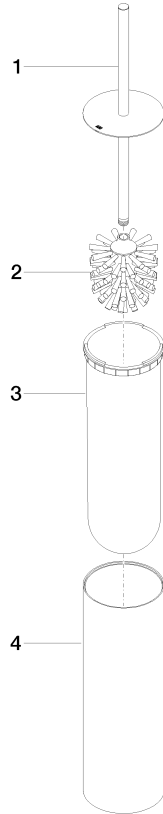

**Toilet brush set free-standing model - Brushed Platinum**

MEM

84 910 979

- brush, matte black
- width 100mm
- height 456 mm

Fits: MEM, LISSÉ, META, CYO

|  |                                   |               |
|--|-----------------------------------|---------------|
|    | Brushed Platinum                  | 84 910 979-06 |
|    | Chrome                            | 84 910 979-00 |
|    | Platinum                          | 84 910 979-08 |
|    | Dark Chrome                       | 84 910 979-19 |
|    | Light Gold                        | 84 910 979-26 |
|    | Brushed Light Gold                | 84 910 979-27 |
|    | Brushed Durabronze<br>(23kt Gold) | 84 910 979-28 |
|    | Matte Black                       | 84 910 979-33 |
|    | Brushed Bronze                    | 84 910 979-42 |
|   | Brushed Champagne (22kt<br>Gold)  | 84 910 979-46 |
|  | Brushed Chrome                    | 84 910 979-93 |
|  | Brushed Dark<br>Platinum          | 84 910 979-99 |

84 910 979

mm [inches]

84 910 979

**Product version from 10/1/2023**

Parts for other finishes can be found here: [Chrome](#)

Toilet brush set free-standing model - Brushed Platinum

MEM

84 910 979

**Spare parts list**

**Product version from 10/1/2023**

| No. | Item Number        | Name   | Quantity used | Delivery time |
|-----|--------------------|--------|---------------|---------------|
|     | 90 20 97 505 01-06 | handle | 4             | 10            |