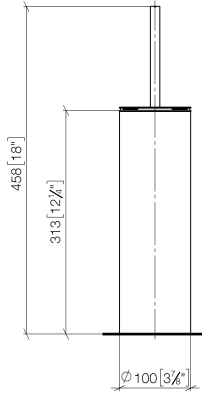

**Toilet brush set free-standing model - Platinum**

MEM

84 910 979

- brush, matte black
- width 100mm
- height 456 mm

Fits: MEM, LISSÉ, META, CYO

	Platinum	84 910 979-08
	Chrome	84 910 979-00
	Brushed Platinum	84 910 979-06
	Dark Chrome	84 910 979-19
	Light Gold	84 910 979-26
	Brushed Light Gold	84 910 979-27
	Brushed Durabronze (23kt Gold)	84 910 979-28
	Matte Black	84 910 979-33
	Brushed Bronze	84 910 979-42
	Brushed Champagne (22kt Gold)	84 910 979-46
	Brushed Chrome	84 910 979-93
	Brushed Dark Platinum	84 910 979-99

Toilet brush set free-standing model - Platinum

84 910 979

mm [inches]

84 910 979

**Product version from 10/1/2023**

Parts for other finishes can be found here: [Chrome](#)

#### Product version from 10/1/2023

No.	Item Number	Name	Quantity used	Delivery time
	90 20 97 505 01-08	handle	4	40