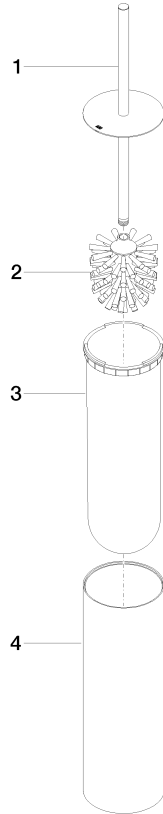

**Toilet brush set free-standing model - Platinum**

MEM

84 910 979

- brush, matte black
- width 100mm
- height 456 mm

Fits: MEM, LISSÉ, META, CYO

	Platinum	84 910 979-08
	Chrome	84 910 979-00
	Brushed Platinum	84 910 979-06
	Dark Chrome	84 910 979-19
	Light Gold	84 910 979-26
	Brushed Light Gold	84 910 979-27
	Brushed Durabronze (23kt Gold)	84 910 979-28
	Matte Black	84 910 979-33
	Brushed Bronze	84 910 979-42
	Brushed Champagne (22kt Gold)	84 910 979-46
	Brushed Chrome	84 910 979-93
	Brushed Dark Platinum	84 910 979-99

Toilet brush set free-standing model - Platinum

84 910 979

mm [inches]

84 910 979

**Product version from 10/1/2023**

Parts for other finishes can be found here: [Chrome](#)

## Toilet brush set free-standing model - Platinum

MEM

84 910 979

### Spare parts list