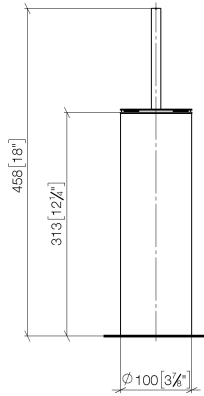

Toilet brush set free-standing model - Brushed Durabronz (23kt Gold)

MEM

84 910 979

- brush, matte black
- width 100mm
- height 456 mm

Fits: MEM, LISSÉ, META, CYO

	Brushed Durabronz (23kt Gold)	84 910 979-28
	Chrome	84 910 979-00
	Brushed Platinum	84 910 979-06
	Platinum	84 910 979-08
	Dark Chrome	84 910 979-19
	Light Gold	84 910 979-26
	Brushed Light Gold	84 910 979-27
	Matte Black	84 910 979-33
	Brushed Bronze	84 910 979-42
	Brushed Champagne (22kt Gold)	84 910 979-46
	Brushed Chrome	84 910 979-93
	Brushed Dark Platinum	84 910 979-99

84 910 979

mm [inches]

84 910 979

Parts for other finishes can be found here: [Chrome](#)

Spare parts list

No.	Item Number	Name	Quantity used	Delivery time
1	90 20 97 505 01-28	handle	1	20
2	90 18 50 601 00 90	brush	1	2
3	08 18 40 524 90	insert	1	2
4	90 23 01 504 00-28	casing	1	20