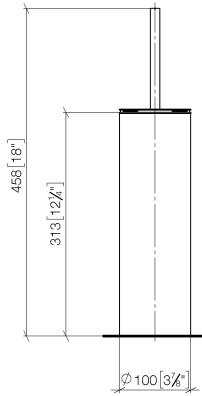

Toilet brush set free-standing model - Brushed Durabross (23kt Gold)

MEM

84 910 979

- brush, matte black
- width 100mm
- height 456 mm

Fits: MEM, LISSÉ, META, CYO

	Brushed Durabross (23kt Gold)	84 910 979-28
	Chrome	84 910 979-00
	Brushed Platinum	84 910 979-06
	Platinum	84 910 979-08
	Dark Chrome	84 910 979-19
	Light Gold	84 910 979-26
	Brushed Light Gold	84 910 979-27
	Matte Black	84 910 979-33
	Brushed Bronze	84 910 979-42
	Brushed Champagne (22kt Gold)	84 910 979-46
	Brushed Chrome	84 910 979-93
	Brushed Dark Platinum	84 910 979-99

84 910 979

mm [inches]

84 910 979

Product version from 10/1/2023

Parts for other
finishes can be found
here: [Chrome](#)

Toilet brush set free-standing model - Brushed Durabrass (23kt Gold)

MEM

84 910 979

Spare parts list

Product version from 10/1/2023

No.	Item Number	Name	Quantity used	Delivery time
	90 20 97 505 01-28	handle	4	20