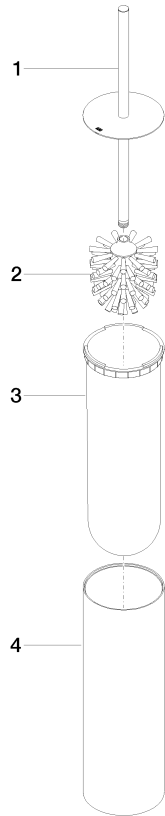

Toilet brush set free-standing model - Brushed Durabross (23kt Gold)

MEM

84 910 979

- brush, matte black
- width 100mm
- height 456 mm

Fits: MEM, LISSÉ, META, CYO

	Brushed Durabross (23kt Gold)	84 910 979-28
	Chrome	84 910 979-00
	Brushed Platinum	84 910 979-06
	Platinum	84 910 979-08
	Dark Chrome	84 910 979-19
	Light Gold	84 910 979-26
	Brushed Light Gold	84 910 979-27
	Matte Black	84 910 979-33
	Brushed Bronze	84 910 979-42
	Brushed Champagne (22kt Gold)	84 910 979-46
	Brushed Chrome	84 910 979-93
	Brushed Dark Platinum	84 910 979-99

84 910 979

mm [inches]

84 910 979

Product version from 10/1/2023

Parts for other
finishes can be found
here: [Chrome](#)

Toilet brush set free-standing model - Brushed Durabrass (23kt Gold)

MEM

84 910 979

Spare parts list

Product version from 10/1/2023

No.	Item Number	Name	Quantity used	Delivery time
	90 20 97 505 01-28	handle	4	20