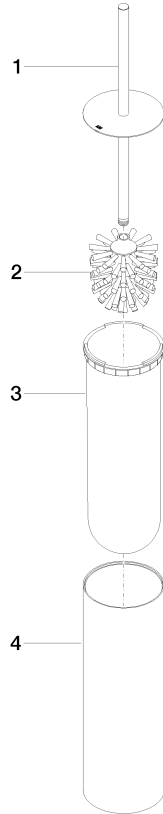

Toilet brush set free-standing model - Matte Black

MEM

84 910 979

- brush, matte black
- width 100mm
- height 456 mm

Fits: MEM, LISSÉ, META, CYO

	Matte Black	84 910 979-33
	Chrome	84 910 979-00
	Brushed Platinum	84 910 979-06
	Platinum	84 910 979-08
	Dark Chrome	84 910 979-19
	Light Gold	84 910 979-26
	Brushed Light Gold	84 910 979-27
	Brushed Durabronze (23kt Gold)	84 910 979-28
	Brushed Bronze	84 910 979-42
	Brushed Champagne (22kt Gold)	84 910 979-46
	Brushed Chrome	84 910 979-93
	Brushed Dark Platinum	84 910 979-99

84 910 979

mm [inches]

84 910 979

Product version from 10/1/2023

Parts for other finishes can be found here: [Chrome](#)

Toilet brush set free-standing model - Matte Black

MEM

84 910 979

Spare parts list

Product version from 10/1/2023

No.	Item Number	Name	Quantity used	Delivery time
	90 20 97 505 01-33	handle	4	30