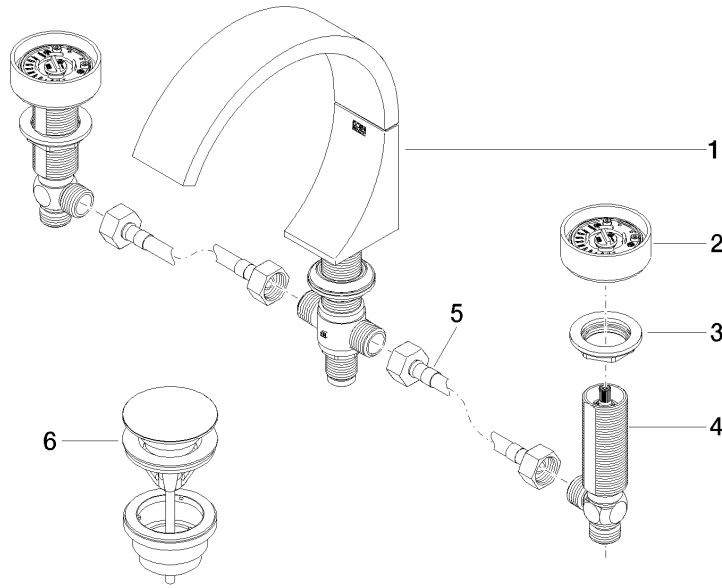

NOTE: The handle inserts must be ordered separately from the fittings!

	Brushed Dark Platinum	20 713 811-99
	Chrome	20 713 811-00
	Brushed Platinum	20 713 811-06
	Dark Chrome	20 713 811-19
	Brushed Durabross (23kt Gold)	20 713 811-28
	Platinum / Brushed Platinum	20 713 811-36
	Durabross / Brushed Durabross (23kt Gold)	20 713 811-38

ST 010 108 2811

**Flow rate chart**

**Certificates**

WRAS\_2111022. LGA\_38118.

ST 010 108 2811

Parts for other finishes can be found here: [Chrome](#)

### Spare parts list

No.	Item Number	Name	Quantity used	Delivery time
1	13 717 811-99	CYO Deck-mounted basin spout without pop-up waste - Brushed Dark Platinum	1	30
2	90 18 40 290 00-99	handle	2	30
3	04 30 11 038 67 90	fixing set	2	2
4	04 17 11 055 61 90	side panel	2	2
5	04 30 04 096 00 90	hose	2	2
6	10 125 970-99	Basin Waste with push fastening 1 1/4" - Brushed Dark Platinum	1	2