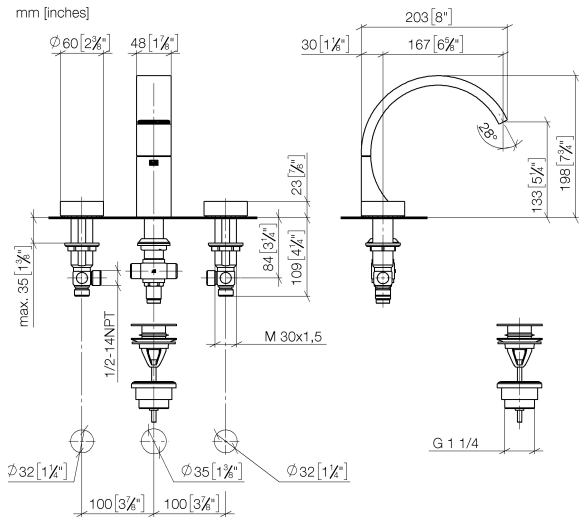

ST 010 108 2811