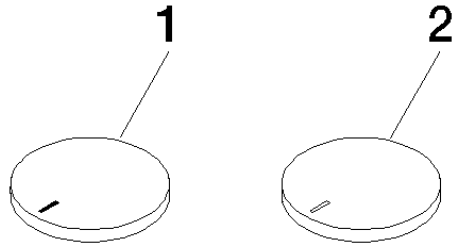

ST 010 108 2811

Parts for other finishes can be found here: [Chrome](#)

Spare parts list

No.	Item Number	Name	Quantity used	Delivery time
1	11 183 811-99	CYO Handle insert hot - Brushed Dark Platinum	1	30
2	11 184 811-99	CYO Handle insert cold - Brushed Dark Platinum	1	30