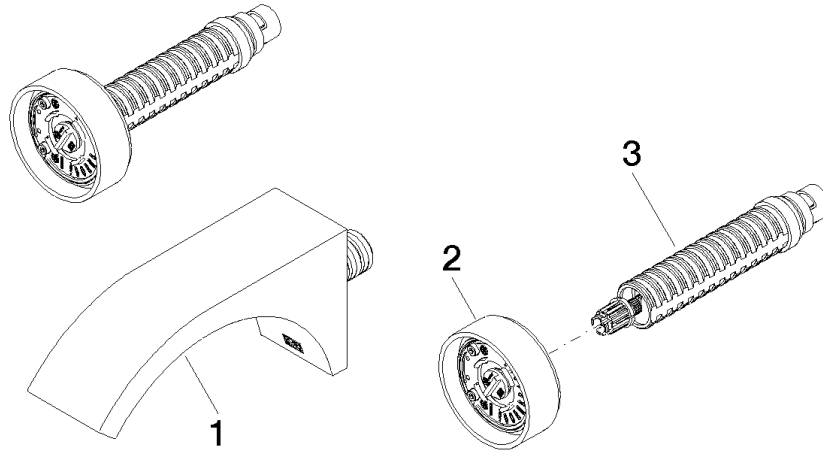

ST 010 206 2811

- 160mm projection
- fixed spout
- rectangular, air-enriched flow
- hole diameter valve 37 mm
- hole diameter spout 37 mm
- handle Ø 60mm
- max. flow 4.5 l/min
- lead-free
- with hot / cold marking
- This product can help a building meet the requirements of Green Building Rating Systems, e.g. LEED®, BREEAM®, DGNB

- 160mm projection
- fixed spout
- rectangular, air-enriched flow
- hole diameter valve 37 mm
- hole diameter spout 37 mm
- handle Ø 60mm
- max. flow 4.5 l/min
- lead-free
- This product can help a building meet the requirements of Green Building Rating Systems, e.g. LEED®, BREEAM®, DGNB
- WRAS 2111006

ST 010 206 2811

mm [inches]

Flow rate chart

Certificates

IAPMO_N-4976 (2). IAPMO_6397 (2).

ST 010 206 2811

Parts for other finishes can be found here: [Chrome](#)

Spare parts list

No.	Item Number	Name	Quantity used	Delivery time
1	13 800 811-19	CYO Wall-mounted basin spout without pop-up waste - Dark Chrome	1	20
2	90 18 40 290 00-19	handle	1	20
3	90 90 03 171 01 90	top	1	2

ST 010 206 2811