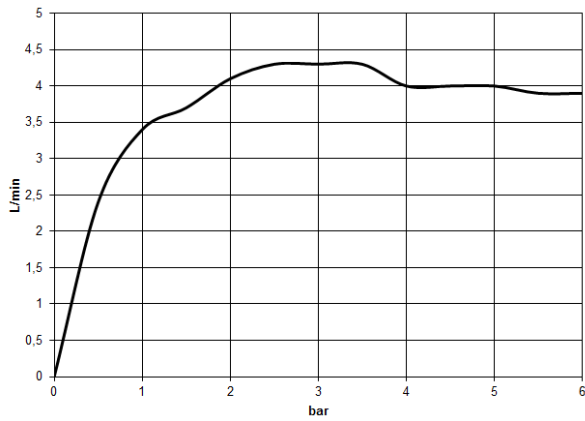

- 160mm projection
- fixed spout
- rectangular, air-enriched flow
- hole diameter valve 37 mm
- hole diameter spout 37 mm
- handle Ø 60mm
- max. flow 4.5 l/min
- lead-free
- This product can help a building meet the requirements of Green Building Rating Systems, e.g. LEED®, BREEAM®, DGNB
- WRAS 2111006

ST 010 206 2811

mm [inches]

Flow rate chart

Certificates

IAPMO_N-4976 (2). IAPMO_6397 (2).

ST 010 206 2811

Parts for other finishes can be found here: [Chrome](#)

Spare parts list