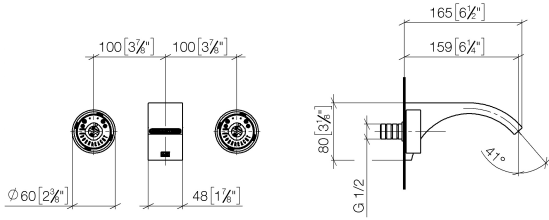

ST 010 206 2811

mm [inches]