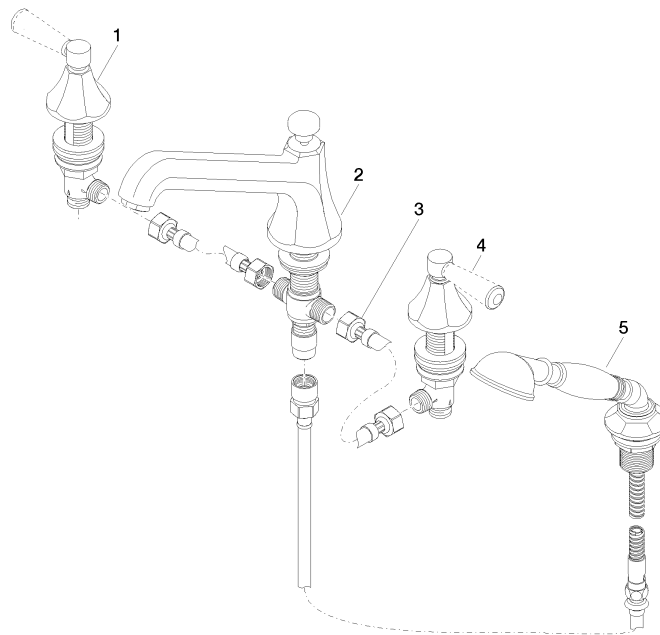

ST 030 100 3370

- spout: circular, air-enriched flow
- max. spout flow rate 23 l/min
- Hand shower: COMPACT RAIN, max. flow rate 6.8 l/min (at 3 bar)
- complete hand shower set with anti-scale system
- 225mm projection
- automatic bath/shower diverter
- height of mixer 185 mm
- height up to aerator 140 mm
- hole diameter valve 32 mm
- hole diameter spout 32 mm
- hole diameter for complete hand shower set 32 mm
- rosette for spout Ø 70mm
- rosette for complete hand shower set Ø 60mm
- rosette for deck valve Ø 60mm
- metal shower hose 1750mm with integrated anti-twist protection

Individual components of this set

You need the following components for this set

1x 27 502 370-08

2x 11 170 370-08

MADISON Bath shower set for bath rim or tile edge installation - Platinum

MADISON

ST 030 100 3370

ST 030 100 3370

ST 030 100 3370

mm [inches]
1:10

Flow rate chart

Certificates

LGA_8028.

Belgaqua_21-380-
27_4.

ST 030 100 3370

Spare parts list

No.	Item Number	Name	Quantity used	Delivery time
1	20 000 370-08	side panel	1	60
2	13 502 380-08	spout	1	60
3	12 502 970 90	High pressure hose 1/2" x 1/2" x 400 mm -	2	2
4	20 000 371-08	side panel	1	60
5	27 703 370-08	shower set	1	60