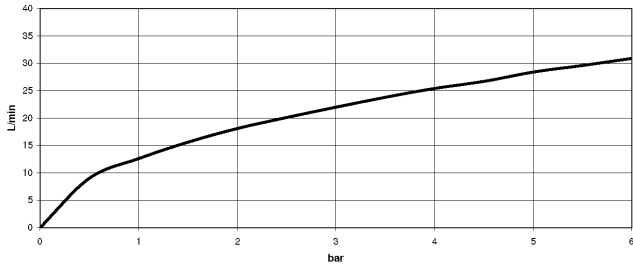

ST 030 100 3370

- spout: circular, air-enriched flow
- max. spout flow rate 23 l/min
- Hand shower: COMPACT RAIN, max. flow rate 6.8 l/min (at 3 bar)
- complete hand shower set with anti-scale system
- 225mm projection
- automatic bath/shower diverter
- height of mixer 185 mm
- height up to aerator 140 mm
- hole diameter valve 32 mm
- hole diameter spout 32 mm
- hole diameter for complete hand shower set 32 mm
- rosette for spout Ø 70mm
- rosette for complete hand shower set Ø 60mm
- rosette for deck valve Ø 60mm
- metal shower hose 1750mm with integrated anti-twist protection

ST 030 100 3370

ST 030 100 3370

mm [inches]
1:10

Flow rate chart

Certificates

LGA_8028.

Belgaqua_21-380-
27_4.

ST 030 100 3370