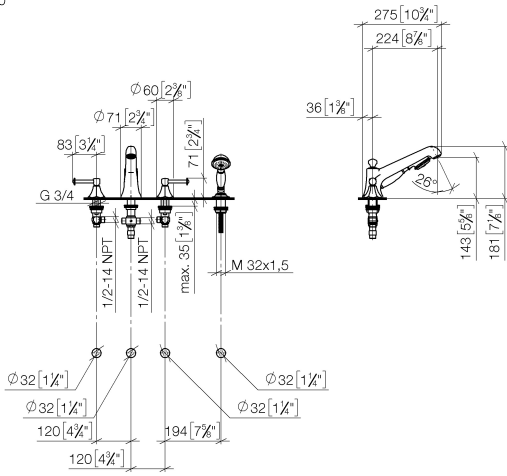

ST 030 100 3370

- spout: circular, air-enriched flow
- max. spout flow rate 23 l/min
- Hand shower: COMPACT RAIN, max. flow rate 6.8 l/min (at 3 bar)
- complete hand shower set with anti-scale system
- 225mm projection
- automatic bath/shower diverter
- height of mixer 185 mm
- height up to aerator 140 mm
- hole diameter valve 32 mm
- hole diameter spout 32 mm
- hole diameter for complete hand shower set 32 mm
- rosette for spout Ø 70mm
- rosette for complete hand shower set Ø 60mm
- rosette for deck valve Ø 60mm
- metal shower hose 1750mm with integrated anti-twist protection

Individual components of this set

You need the following components for this set

1x 27 502 370-08

2x 11 170 370-08

MADISON Bath shower set for bath rim or tile edge installation - Platinum

MADISON

ST 030 100 3370

ST 030 100 3370

ST 030 100 3370

mm [inches]
1:10

Flow rate chart

Certificates

LGA_8028.

Belgaqua_21-380-
27_4.

ST 030 100 3370

Spare parts list

No.	Item Number	Name	Quantity used	Delivery time
1	20 000 370-08	side panel	1	60
2	13 502 380-08	spout	1	60
3	12 502 970 90	High pressure hose 1/2" x 1/2" x 400 mm -	2	2
4	20 000 371-08	side panel	1	60
5	27 703 370-08	shower set	1	60