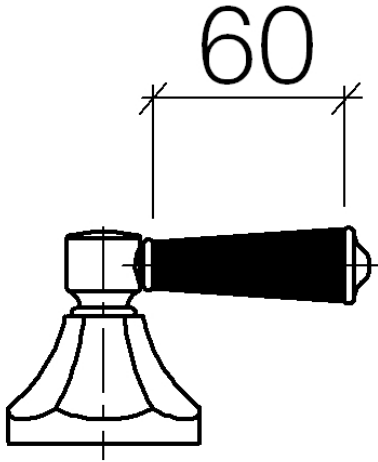

ST 030 100 3370