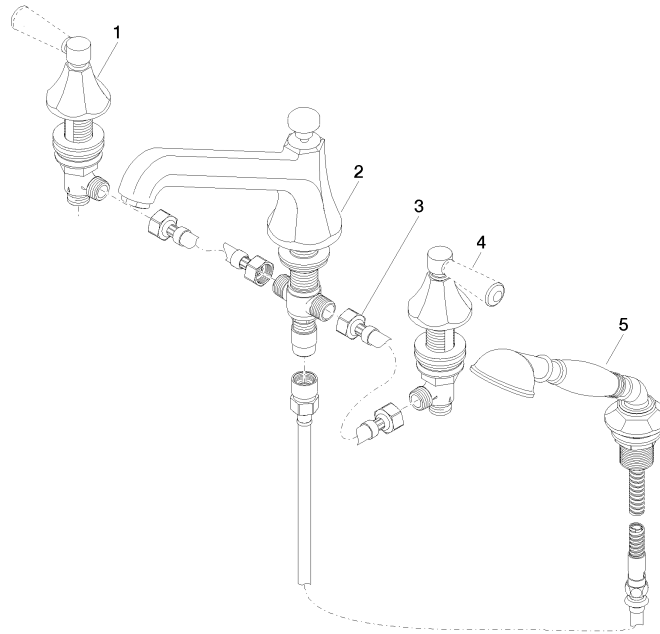

MADISON Bath shower set for bath rim or tile edge installation - Brushed Durabron (23kt Gold)

MADISON

ST 030 100 3370

- spout: circular, air-enriched flow
- max. spout flow rate 23 l/min
- Hand shower: COMPACT RAIN, max. flow rate 6.8 l/min (at 3 bar)
- complete hand shower set with anti-scale system
- 225mm projection
- automatic bath/shower diverter
- height of mixer 185 mm
- height up to aerator 140 mm
- hole diameter valve 32 mm
- hole diameter spout 32 mm
- hole diameter for complete hand shower set 32 mm
- rosette for spout Ø 70mm
- rosette for complete hand shower set Ø 60mm
- rosette for deck valve Ø 60mm
- metal shower hose 1750mm with integrated anti-twist protection

Individual components of this set

You need the following components for this set

2x 11 170 370-28

1x 27 502 370-28

MADISON Bath shower set for bath rim or tile edge installation - Brushed
Durabronz (23kt Gold)

MADISON

ST 030 100 3370

MADISON Bath shower set for bath rim or tile edge installation - Brushed
Durabrass (23kt Gold)

MADISON

ST 030 100 3370

MADISON Bath shower set for bath rim or tile edge installation - Brushed
Durabronz (23kt Gold)

MADISON

ST 030 100 3370

ST 030 100 3370

Spare parts list

No.	Item Number	Name	Quantity used	Delivery time
1	20 000 370-28	side panel	1	60
2	13 502 380-28	spout	1	-
Spare part can no longer be ordered, please order the replacement item				
3	12 502 970 90	High pressure hose 1/2" x 1/2" x 400 mm -	2	2
4	20 000 371-28	side panel	1	60
5	27 703 370-28	shower set	1	-
Spare part can no longer be ordered, please order the replacement item				