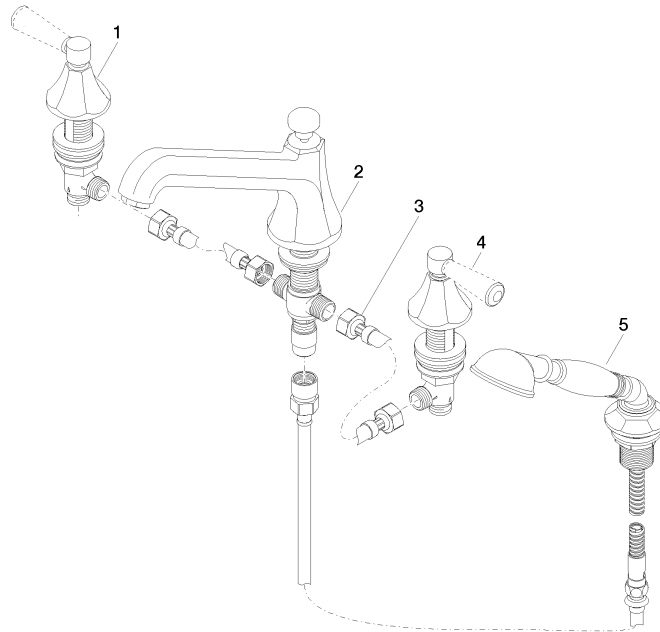

MADISON Bath shower set for bath rim or tile edge installation - Brushed Dark Platinum

MADISON

ST 030 100 3370

- spout: circular, air-enriched flow
- max. spout flow rate 23 l/min
- Hand shower: COMPACT RAIN, max. flow rate 6.8 l/min (at 3 bar)
- complete hand shower set with anti-scale system
- 225mm projection
- automatic bath/shower diverter
- height of mixer 185 mm
- height up to aerator 140 mm
- hole diameter valve 32 mm
- hole diameter spout 32 mm
- hole diameter for complete hand shower set 32 mm
- rosette for spout Ø 70mm
- rosette for complete hand shower set Ø 60mm
- rosette for deck valve Ø 60mm
- metal shower hose 1750mm with integrated anti-twist protection

MADISON

ST 030 100 3370

MADISON Bath shower set for bath rim or tile edge installation - Brushed Dark
Platinum

MADISON

ST 030 100 3370

ST 030 100 3370
mm [inches]
1:10

Flow rate chart

Certificates

LGA_8028.

Belgaqua_21-380-
27_4.

ST 030 100 3370

Spare parts list

No.	Item Number	Name	Quantity used	Delivery time
1	20 000 370-99	side panel	1	60
2	13 502 380-99	spout	1	60
3	12 502 970 90	High pressure hose 1/2" x 1/2" x 400 mm -	2	2
4	20 000 371-99	side panel	1	60
5	27 703 370-99	shower set	1	-