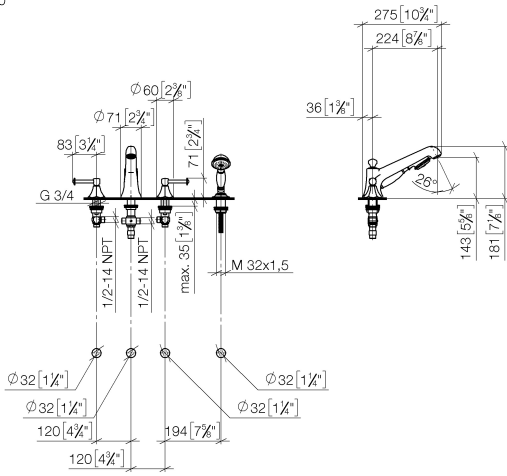

MADISON Bath shower set for bath rim or tile edge installation - Brushed Dark Platinum

MADISON

ST 030 100 3370

- spout: circular, air-enriched flow
- max. spout flow rate 23 l/min
- Hand shower: COMPACT RAIN, max. flow rate 6.8 l/min (at 3 bar)
- complete hand shower set with anti-scale system
- 225mm projection
- automatic bath/shower diverter
- height of mixer 185 mm
- height up to aerator 140 mm
- hole diameter valve 32 mm
- hole diameter spout 32 mm
- hole diameter for complete hand shower set 32 mm
- rosette for spout Ø 70mm
- rosette for complete hand shower set Ø 60mm
- rosette for deck valve Ø 60mm
- metal shower hose 1750mm with integrated anti-twist protection

MADISON

ST 030 100 3370

MADISON Bath shower set for bath rim or tile edge installation - Brushed Dark
Platinum

MADISON

ST 030 100 3370

ST 030 100 3370
mm [inches]
1:10

Flow rate chart

Certificates

LGA_8028.

Belgaqua_21-380-
27_4.

ST 030 100 3370

Spare parts list

No.	Item Number	Name	Quantity used	Delivery time
1	20 000 370-99	side panel	1	60
2	13 502 380-99	spout	1	60
3	12 502 970 90	High pressure hose 1/2" x 1/2" x 400 mm -	2	2
4	20 000 371-99	side panel	1	60
5	27 703 370-99	shower set	1	-