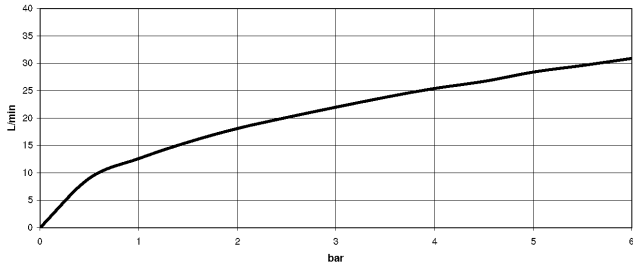

MADISON

ST 030 100 3370

MADISON Bath shower set for bath rim or tile edge installation - Brushed Dark
Platinum

MADISON

ST 030 100 3370

ST 030 100 3370
mm [inches]
1:10

Flow rate chart

Certificates