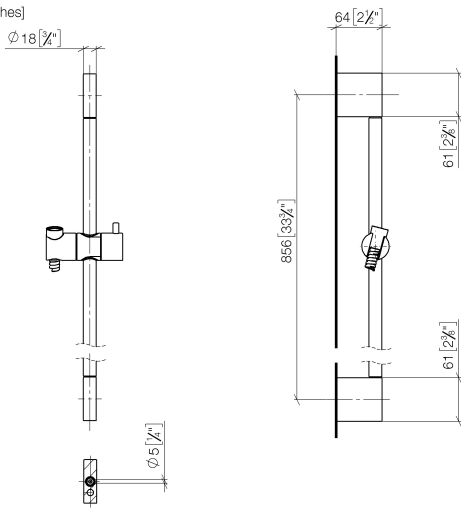

ST 050 203 2979

Fits: IMO, LISSÉ, META

- slide bar
- Pipe diameter 18 mm
- gauge 853 mm
- metal shower hose 1750mm with integrated anti-twist protection
- shower hose connector 3/8"
- Three or five settings: COMPACT RAIN, COMPACT SOFT FLOW, COMPACT AQUAPRESSURE FLOW, max. flow rate 6.8 l/min (at 3 bar)
- Function from: 6 l/min
- spray head Ø 100mm
- This product can help a building meet the requirements of Green Building Rating Systems, e.g. LEED®, BREEAM®, DGNB

Individual components of this set

You need the following components for this set

1x 26 413 979-08

1x 28 018 979-08 0010

ST 050 203 2979

Fits: IMO, LULU, MEM, TARA, CL.1, LISSÉ,
VAIA, META, CYO

- slide bar
- Pipe diameter 18 mm
- gauge 853 mm
- metal shower hose 1750mm with integrated anti-twist protection
- shower hose connector 3/8"
- WRAS 2009048

Recommended miscellaneous

- Concealed wall elbow -**
- max. recess depth 163 mm
 - min. recess depth 90 mm

35 085 970 90

Recommended miscellaneous

Wall elbow - Platinum

28 450 980-08

ST 050 203 2979

mm [inches]

Certificates

WRAS_2009048. ACS_20 ACC LY 738. IAPMO_4976 (1).

Spare parts list

No.	Item Number	Name	Quantity used	Delivery time
1	05 17 20 726 02 90	fixing set	2	2
2	08 17 20 726 90	holder	2	2
3	09 31 11 049 90	pin	2	2
4	04 31 11 113 00 90	pin	2	2
5	08 17 97 054-08	holder	2	40
6	90 28 22 597 00-08	holder	1	-
Spare part can no longer be ordered, please order the replacement item				
7	12 580 970-08	Slide unit - Platinum	1	40
8	28 322 970-08	Metal shower hose 1/2" x 3/8" x 1750 mm - Platinum	1	40