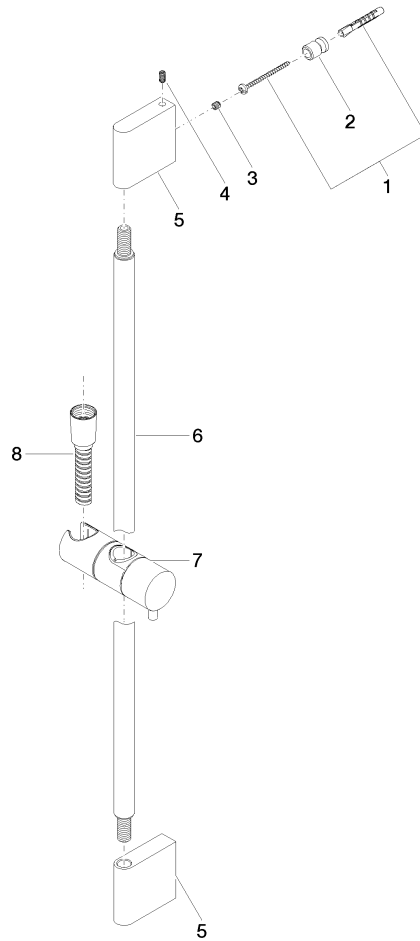

ST 050 203 2979

Fits: IMO, LISSÉ, META

- slide bar
- Pipe diameter 18 mm
- gauge 853 mm
- metal shower hose 1750mm with integrated anti-twist protection
- shower hose connector 3/8"
- Three or five settings: COMPACT RAIN, COMPACT SOFT FLOW, COMPACT AQUAPRESSURE FLOW, max. flow rate 6.8 l/min (at 3 bar)
- Function from: 6 l/min
- spray head Ø 100mm
- This product can help a building meet the requirements of Green Building Rating Systems, e.g. LEED®, BREEAM®, DGNB

Individual components of this set

You need the following components for this set

1x 26 413 979-08

1x 28 018 979-08 0010

ST 050 203 2979

Fits: IMO, LULU, MEM, TARA, CL.1, LISSÉ,
VAIA, META, CYO

- slide bar
- Pipe diameter 18 mm
- gauge 853 mm
- metal shower hose 1750mm with integrated anti-twist protection
- shower hose connector 3/8"
- WRAS 2009048

Recommended miscellaneous

- Concealed wall elbow -**
- max. recess depth 163 mm
 - min. recess depth 90 mm

35 085 970 90

Recommended miscellaneous

Wall elbow - Platinum

28 450 980-08

ST 050 203 2979

mm [inches]

Certificates

WRAS_2009048. ACS_20 ACC LY 738. IAPMO_4976 (1).

Spare parts list

No.	Item Number	Name	Quantity used	Delivery time
1	05 17 20 726 02 90	fixing set	2	2
2	08 17 20 726 90	holder	2	2
3	09 31 11 049 90	pin	2	2
4	04 31 11 113 00 90	pin	2	2
5	08 17 97 054-08	holder	2	40
6	90 28 22 597 00-08	holder	1	-
Spare part can no longer be ordered, please order the replacement item				
7	12 580 970-08	Slide unit - Platinum	1	40
8	28 322 970-08	Metal shower hose 1/2" x 3/8" x 1750 mm - Platinum	1	40