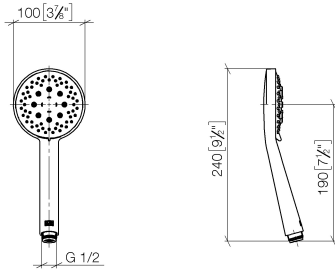

ST 050 203 2979

Fits: IMO, LISSÉ, META

- slide bar
- Pipe diameter 18 mm
- gauge 853 mm
- metal shower hose 1750mm with integrated anti-twist protection
- shower hose connector 3/8"
- Three or five settings: COMPACT RAIN, COMPACT SOFT FLOW, COMPACT AQUAPRESSURE FLOW, max. flow rate 6.8 l/min (at 3 bar)
- Function from: 6 l/min
- spray head Ø 100mm
- This product can help a building meet the requirements of Green Building Rating Systems, e.g. LEED®, BREEAM®, DGNB

Recommended miscellaneous

- Concealed wall elbow -**
- max. recess depth 163 mm
 - min. recess depth 90 mm

35 085 970 90

Recommended miscellaneous

Wall elbow - Platinum

28 450 980-08

ST 050 203 2979

mm [inches]

Certificates

WRAS_2009048. ACS_20 ACC LY 738. IAPMO_4976 (1).

Spare parts list

No.	Item Number	Name	Quantity used	Delivery time
1	05 17 20 726 02 90	fixing set	2	2
2	08 17 20 726 90	holder	2	2
3	09 31 11 049 90	pin	2	2
4	04 31 11 113 00 90	pin	2	2
5	08 17 97 054-08	holder	2	40
6	90 28 22 597 00-08	holder	1	-
Spare part can no longer be ordered, please order the replacement item				
7	12 580 970-08	Slide unit - Platinum	1	40
8	28 322 970-08	Metal shower hose 1/2" x 3/8" x 1750 mm - Platinum	1	40

ST 050 203 2979

Fits: IMO, LULU, MADISON, MEM, TARA,
CL.1, LISSÉ, VAIA, META, CYO

Shower set - Platinum

IMO

ST 050 203 2979

ST 050 203 2979

mm [inches]

Flow rate chart