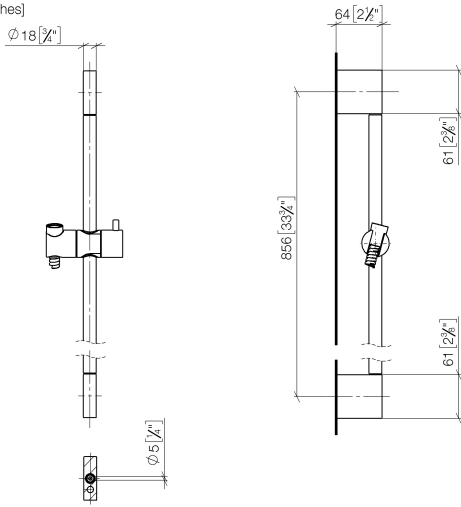

ST 050 203 2979

Fits: IMO, LISSÉ, META

- slide bar
- Pipe diameter 18 mm
- gauge 853 mm
- metal shower hose 1750mm with integrated anti-twist protection
- shower hose connector 3/8"
- Three or five settings: COMPACT RAIN, COMPACT SOFT FLOW, COMPACT AQUAPRESSURE FLOW, max. flow rate 6.8 l/min (at 3 bar)
- Function from: 6 l/min
- spray head Ø 100mm
- This product can help a building meet the requirements of Green Building Rating Systems, e.g. LEED®, BREEAM®, DGNB

Fits: IMO, LULU, MEM, TARA, CL.1, LISSÉ,
VAIA, META, CYO

- slide bar
- Pipe diameter 18 mm
- gauge 853 mm
- metal shower hose 1750mm with integrated anti-twist protection
- shower hose connector 3/8"
- WRAS 2009048

Recommended miscellaneous

- Concealed wall elbow -**
- min. recess depth 90 mm
 - max. recess depth 163 mm

35 085 970 90

Required miscellaneous

- Hand shower FlowReduce -
Brushed Bronze**

28 016 979-42
0010

ST 050 203 2979

mm [inches]

ST 050 203 2979

Spare parts list

No.	Item Number	Name	Quantity used	Delivery time
1	05 17 20 726 02 90	fixing set	2	2
2	08 17 20 726 90	holder	2	2
3	09 31 11 049 90	pin	2	2
4	04 31 11 113 00 90	pin	2	2
5	08 17 97 054-42	holder	2	60
6	90 28 22 597 00-42	holder	1	30
7	12 580 970-42	Slide unit - Brushed Bronze	1	30
8	28 322 970-42	Metal shower hose 1/2" x 3/8" x 1750 mm - Brushed Bronze	1	30