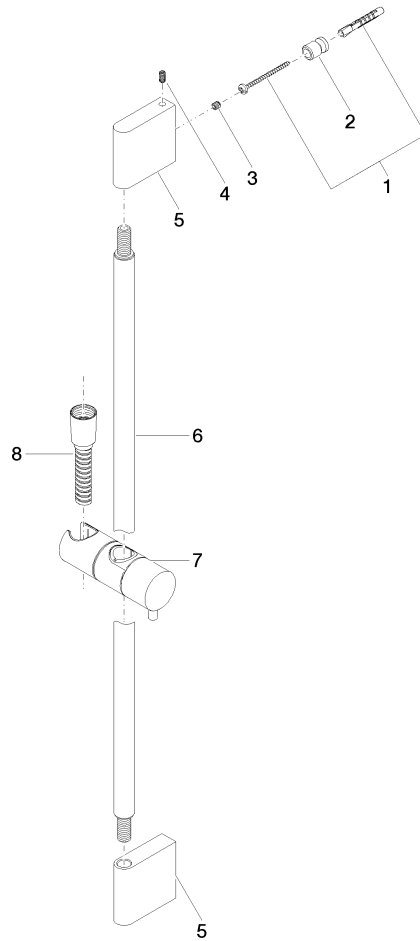

ST 050 203 2979

Fits: IMO, LISSÉ, META

- slide bar
- Pipe diameter 18 mm
- gauge 853 mm
- metal shower hose 1750mm with integrated anti-twist protection
- shower hose connector 3/8"
- Three or five settings: COMPACT RAIN, COMPACT SOFT FLOW, COMPACT AQUAPRESSURE FLOW, max. flow rate 6.8 l/min (at 3 bar)
- Function from: 6 l/min
- spray head Ø 100mm
- This product can help a building meet the requirements of Green Building Rating Systems, e.g. LEED®, BREEAM®, DGNB

Fits: IMO, LULU, MEM, TARA, CL.1, LISSÉ,
VAIA, META, CYO

- slide bar
- Pipe diameter 18 mm
- gauge 853 mm
- metal shower hose 1750mm with integrated anti-twist protection
- shower hose connector 3/8"
- WRAS 2009048

Recommended miscellaneous

- Concealed wall elbow -**
- min. recess depth 90 mm
 - max. recess depth 163 mm

35 085 970 90

Required miscellaneous

- Hand shower FlowReduce -
Brushed Bronze**

28 016 979-42
0010

ST 050 203 2979

mm [inches]

ST 050 203 2979

Spare parts list

No.	Item Number	Name	Quantity used	Delivery time
1	05 17 20 726 02 90	fixing set	2	2
2	08 17 20 726 90	holder	2	2
3	09 31 11 049 90	pin	2	2
4	04 31 11 113 00 90	pin	2	2
5	08 17 97 054-42	holder	2	60
6	90 28 22 597 00-42	holder	1	30
7	12 580 970-42	Slide unit - Brushed Bronze	1	30
8	28 322 970-42	Metal shower hose 1/2" x 3/8" x 1750 mm - Brushed Bronze	1	30