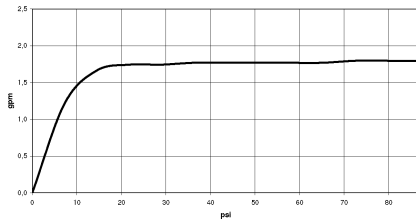

ST 050 203 2979

mm [inches]

Flow rate chart

Certificates

LGA_29984.

Spare parts list

No.	Item Number	Name	Quantity used	Delivery time
1	09 23 01 039 90	sieve	1	2