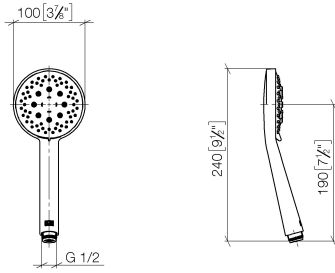

ST 050 203 2979

Fits: IMO, LISSÉ, META

- slide bar
- Pipe diameter 18 mm
- gauge 853 mm
- metal shower hose 1750mm with integrated anti-twist protection
- shower hose connector 3/8"
- Three or five settings: COMPACT RAIN, COMPACT SOFT FLOW, COMPACT AQUAPRESSURE FLOW, max. flow rate 6.8 l/min (at 3 bar)
- Function from: 6 l/min
- spray head Ø 100mm
- This product can help a building meet the requirements of Green Building Rating Systems, e.g. LEED®, BREEAM®, DGNB

Fits: IMO, LULU, MEM, TARA, CL.1, LISSÉ,
VAIA, META, CYO

- slide bar
- Pipe diameter 18 mm
- gauge 853 mm
- metal shower hose 1750mm with integrated anti-twist protection
- shower hose connector 3/8"
- WRAS 2009048

ST 050 203 2979

mm [inches]

ST 050 203 2979

Spare parts list

No.	Item Number	Name	Quantity used	Delivery time
1	05 17 20 726 02 90	fixing set	2	2
2	08 17 20 726 90	holder	2	2
3	09 31 11 049 90	pin	2	2
4	04 31 11 113 00 90	pin	2	2
5	08 17 97 054-42	holder	2	60
6	90 28 22 597 00-42	holder	1	30
7	12 580 970-42	Slide unit - Brushed Bronze	1	30
8	28 322 970-42	Metal shower hose 1/2" x 3/8" x 1750 mm - Brushed Bronze	1	30

ST 050 203 2979

mm [inches]

Flow rate chart

Certificates

LGA_29984.

Spare parts list

No.	Item Number	Name	Quantity used	Delivery time
1	09 23 01 039 90	sieve	1	2