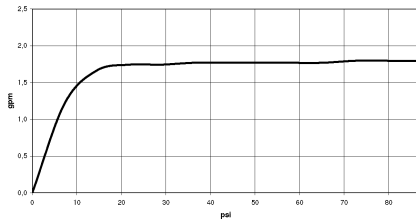

## Shower set - Champagne (22kt Gold)

---

IMO

ST 050 203 2979

ST 050 203 2979

mm [inches]

**Flow rate chart**

**Certificates**