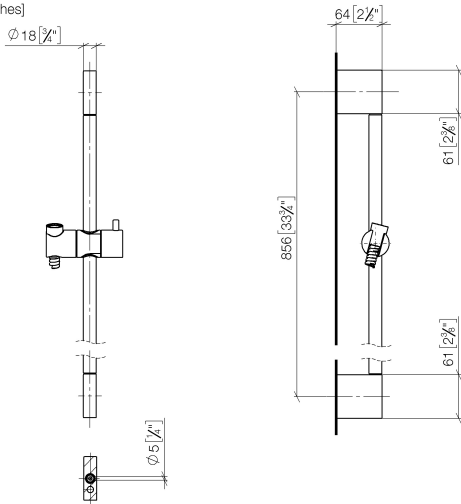

# Shower set - Champagne (22kt Gold)

IMO

ST 050 203 2979

Fits: IMO, LISSÉ, META

- slide bar
- Pipe diameter 18 mm
- gauge 853 mm
- metal shower hose 1750mm with integrated anti-twist protection
- shower hose connector 3/8"
- Three or five settings: COMPACT RAIN, COMPACT SOFT FLOW, COMPACT AQUAPRESSURE FLOW, max. flow rate 6.8 l/min (at 3 bar)
- Function from: 6 l/min
- spray head Ø 100mm
- This product can help a building meet the requirements of Green Building Rating Systems, e.g. LEED®, BREEAM®, DGNB

## Shower set - Champagne (22kt Gold)

IMO

ST 050 203 2979

Fits: IMO, LULU, MEM, TARA, CL.1, LISSÉ,  
VAIA, META, CYO

- slide bar
- Pipe diameter 18 mm
- gauge 853 mm
- metal shower hose 1750mm with integrated anti-twist protection
- shower hose connector 3/8"
- WRAS 2009048

### Recommended miscellaneous

**Wall elbow - Champagne (22kt Gold)** 28 450 980-47

ST 050 203 2979

mm [inches]

ST 050 203 2979

Parts for other finishes can be found here: [Chrome](#)

**Spare parts list**

No.	Item Number	Name	Quantity used	Delivery time
1	05 17 20 726 02 90	fixing set	2	2
2	08 17 20 726 90	holder	2	2
3	09 31 11 049 90	pin	2	2
4	04 31 11 113 00 90	pin	2	2
5	08 17 97 054-47	holder	2	30
6	90 28 22 597 00-47	holder	1	30
7	12 580 970-47	Slide unit - Champagne (22kt Gold)	1	30
8	28 322 970-47	Metal shower hose 1/2" x 3/8" x 1750 mm - Champagne (22kt Gold)	1	30