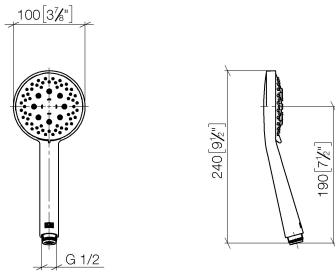

# Shower set - Champagne (22kt Gold)

IMO

ST 050 203 2979

Fits: IMO, LISSÉ, META

- slide bar
- Pipe diameter 18 mm
- gauge 853 mm
- metal shower hose 1750mm with integrated anti-twist protection
- shower hose connector 3/8"
- Three or five settings: COMPACT RAIN, COMPACT SOFT FLOW, COMPACT AQUAPRESSURE FLOW, max. flow rate 6.8 l/min (at 3 bar)
- Function from: 6 l/min
- spray head Ø 100mm
- This product can help a building meet the requirements of Green Building Rating Systems, e.g. LEED®, BREEAM®, DGNB

## Shower set - Champagne (22kt Gold)

IMO

ST 050 203 2979

Fits: IMO, LULU, MEM, TARA, CL.1, LISSÉ,  
VAIA, META, CYO

- slide bar
- Pipe diameter 18 mm
- gauge 853 mm
- metal shower hose 1750mm with integrated anti-twist protection
- shower hose connector 3/8"
- WRAS 2009048

### Recommended miscellaneous

**Wall elbow - Champagne (22kt Gold)** 28 450 980-47

ST 050 203 2979

mm [inches]

ST 050 203 2979

Parts for other finishes can be found here: [Chrome](#)

**Spare parts list**

No.	Item Number	Name	Quantity used	Delivery time
1	05 17 20 726 02 90	fixing set	2	2
2	08 17 20 726 90	holder	2	2
3	09 31 11 049 90	pin	2	2
4	04 31 11 113 00 90	pin	2	2
5	08 17 97 054-47	holder	2	30
6	90 28 22 597 00-47	holder	1	30
7	12 580 970-47	Slide unit - Champagne (22kt Gold)	1	30
8	28 322 970-47	Metal shower hose 1/2" x 3/8" x 1750 mm - Champagne (22kt Gold)	1	30

## Shower set - Champagne (22kt Gold)

---

IMO

ST 050 203 2979

ST 050 203 2979

mm [inches]

**Flow rate chart**

**Certificates**