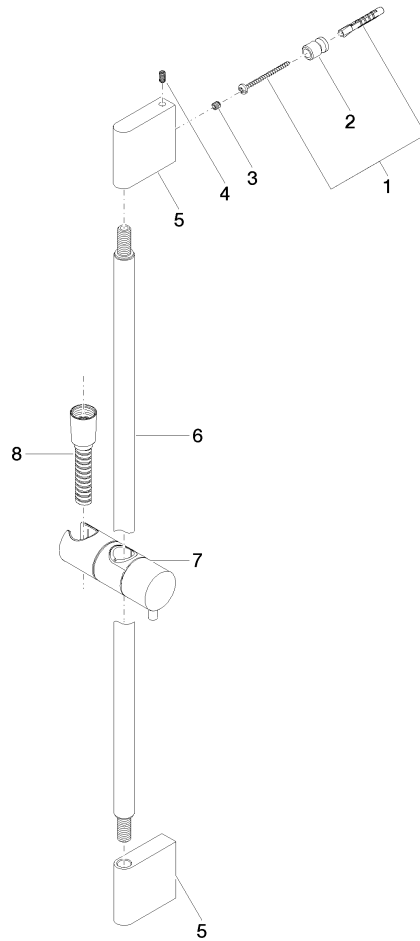

# Shower set - Champagne (22kt Gold)

IMO

ST 050 203 2979

Fits: IMO, LISSÉ, META

- slide bar
- Pipe diameter 18 mm
- gauge 853 mm
- metal shower hose 1750mm with integrated anti-twist protection
- shower hose connector 3/8"
- Three or five settings: COMPACT RAIN, COMPACT SOFT FLOW, COMPACT AQUAPRESSURE FLOW, max. flow rate 6.8 l/min (at 3 bar)
- Function from: 6 l/min
- spray head Ø 100mm
- This product can help a building meet the requirements of Green Building Rating Systems, e.g. LEED®, BREEAM®, DGNB

## Shower set - Champagne (22kt Gold)

IMO

ST 050 203 2979

Fits: IMO, LULU, MEM, TARA, CL.1, LISSÉ,  
VAIA, META, CYO

- slide bar
- Pipe diameter 18 mm
- gauge 853 mm
- metal shower hose 1750mm with integrated anti-twist protection
- shower hose connector 3/8"
- WRAS 2009048

### Recommended miscellaneous

**Wall elbow - Champagne (22kt Gold)** 28 450 980-47

ST 050 203 2979

mm [inches]

ST 050 203 2979

Parts for other finishes can be found here: [Chrome](#)

**Spare parts list**

No.	Item Number	Name	Quantity used	Delivery time
1	05 17 20 726 02 90	fixing set	2	2
2	08 17 20 726 90	holder	2	2
3	09 31 11 049 90	pin	2	2
4	04 31 11 113 00 90	pin	2	2
5	08 17 97 054-47	holder	2	30
6	90 28 22 597 00-47	holder	1	30
7	12 580 970-47	Slide unit - Champagne (22kt Gold)	1	30
8	28 322 970-47	Metal shower hose 1/2" x 3/8" x 1750 mm - Champagne (22kt Gold)	1	30