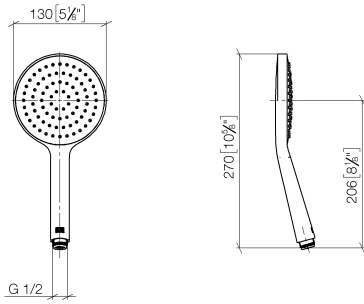

Concealed single-lever mixer with integrated shower connection with hand shower set - Brushed Dark Platinum

ST 050 204 8070
mm [inches]