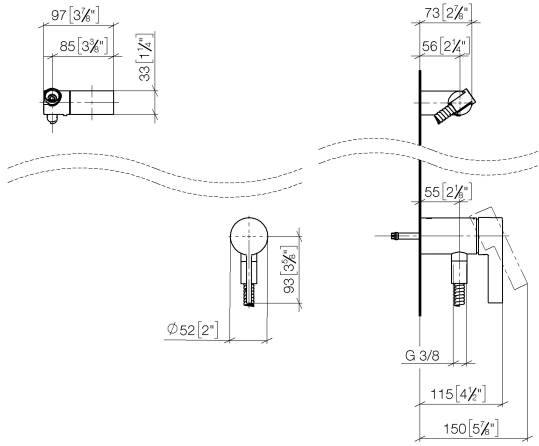

Concealed single-lever mixer with integrated shower connection with hand shower set - Brushed Dark Platinum

IMO

ST 050 204 8979

- metal shower hose 1750mm with integrated anti-twist protection
 - Hand shower: COMPACT RAIN, max. flow rate 10 l/min (at 3 bar)
 - spray head Ø 130 mm
- Intrinsic protection against back flow.**

Required miscellaneous

Concealed wall mounting - 35 050 970 90
 ●max. recess depth 105 mm
 ●min. recess depth 80 mm

Concealed single-lever mixer with integrated shower connection with hand shower set - Brushed Dark Platinum

ST 050 204 8070
mm [inches]

Certificates

Belgaqua_21-025- WRAS_2011027. LGA_29928.
27_1.

ST 050 204 8979

Spare parts list

No.	Item Number	Name	Quantity used	Delivery time
1	28 060 970-99	Wall bracket swivel - Brushed Dark Platinum	1	30
2	28 322 970-99	Metal shower hose 1/2" x 3/8" x 1750 mm - Brushed Dark Platinum	1	2
3	36 050 970-99	Concealed single-lever mixer with integrated shower connection - Brushed Dark Platinum	1	30

Concealed single-lever mixer with integrated shower connection with hand shower set - Brushed Dark Platinum

IMO

ST 050 204 8979

- COMPACT RAIN, max. flow rate 15 l/min (at 3 bar)
- with anti-scale system
- spray head Ø 130 mm
- 1/2" connection
- WRAS 2009011