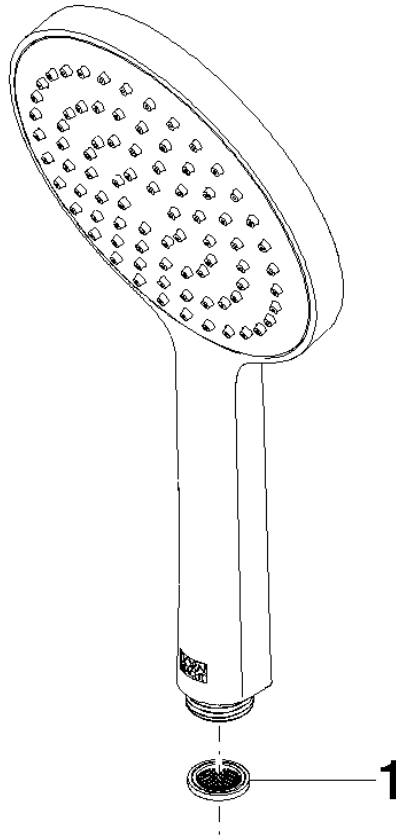

Concealed single-lever mixer with integrated shower connection with hand shower set - Brushed Dark Platinum

ST 050 204 8979
Parts for other
finishes can be found
here: [Chrome](#)

Spare parts list

No.	Item Number	Name	Quantity used	Delivery time
1	09 23 01 039 90	sieve	1	2