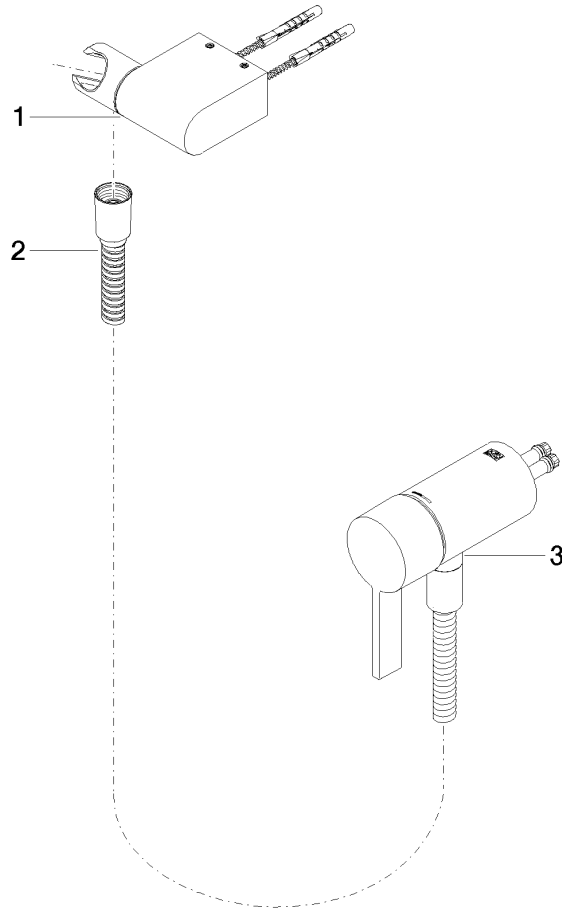

Concealed single-lever mixer with integrated shower connection with hand shower set - Brushed Dark Platinum

IMO

ST 050 204 8979

- metal shower hose 1750mm with integrated anti-twist protection
 - Hand shower: COMPACT RAIN, max. flow rate 10 l/min (at 3 bar)
 - spray head Ø 130 mm
- Intrinsic protection against back flow.**

Required miscellaneous

Concealed wall mounting - 35 050 970 90
 ●max. recess depth 105 mm
 ●min. recess depth 80 mm

Concealed single-lever mixer with integrated shower connection with hand shower set - Brushed Dark Platinum

ST 050 204 8070
mm [inches]

Certificates

Belgaqua_21-025- WRAS_2011027. LGA_29928.
27_1.

ST 050 204 8979

Spare parts list

No.	Item Number	Name	Quantity used	Delivery time
1	28 060 970-99	Wall bracket swivel - Brushed Dark Platinum	1	30
2	28 322 970-99	Metal shower hose 1/2" x 3/8" x 1750 mm - Brushed Dark Platinum	1	2
3	36 050 970-99	Concealed single-lever mixer with integrated shower connection - Brushed Dark Platinum	1	30

Concealed single-lever mixer with integrated shower connection with hand shower set - Brushed Dark Platinum

IMO

ST 050 204 8979

- COMPACT RAIN, max. flow rate 15 l/min (at 3 bar)
- with anti-scale system
- spray head Ø 130 mm
- 1/2" connection
- WRAS 2009011