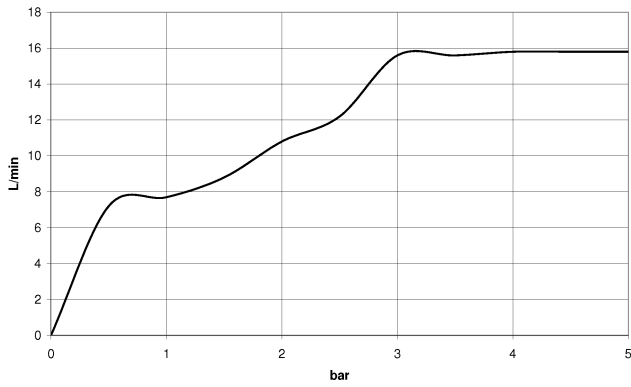

ST 050 204 8070
mm [inches]

Flow rate chart

Certificates

DVGW_DW-
6517DN0129.

LGA_29983.

WRAS_2009011.

Concealed single-lever mixer with integrated shower connection with hand shower set - Brushed Dark Platinum