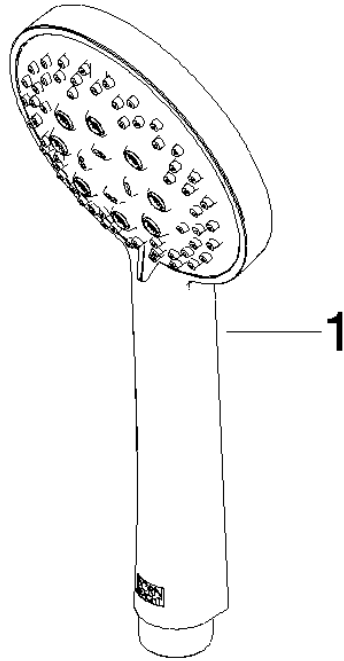

**Concealed single-lever mixer with integrated shower connection with shower set - Dark Chrome**

TARA

ST 050 205 6660

Fits: TARA, META

- cover plate Ø 78 mm
  - metal shower hose 1750mm with integrated anti-twist protection
  - slide bar
  - Three or five settings: COMPACT RAIN, COMPACT SOFT FLOW, COMPACT AQUAPRESSURE FLOW, max. flow rate l/min (at 3 bar)
  - spray head Ø 100mm
- Intrinsic protection against back flow.**

**Concealed single-lever mixer with integrated shower connection with shower set - Dark Chrome**

TARA

ST 050 205 6660  
mm [inches]

**Flow rate chart**

**Certificates**

LGA\_29984.

DVGW\_DW-  
6517DN0129.

WRAS\_2210003.

**Concealed single-lever mixer with integrated shower connection with shower set - Dark Chrome**

TARA

ST 050 205 6660  
Parts for other  
finishes can be found  
here: Chrome

**Spare parts list**

No.	Item Number	Name	Quantity used	Delivery time
1	09 23 01 039 90	sieve	1	2

**Concealed single-lever mixer with integrated shower connection with shower set - Dark Chrome**

TARA

ST 050 205 6660

Fits: TARA, META

- cover plate Ø 78 mm
- metal shower hose 1750mm with integrated anti-twist protection
- slide bar
- WRAS 2011027