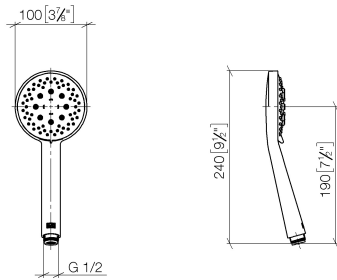

**Concealed single-lever mixer with integrated shower connection with shower set - Dark Chrome**

TARA

ST 050 205 6660

Fits: TARA, META

- cover plate Ø 78 mm
  - metal shower hose 1750mm with integrated anti-twist protection
  - slide bar
  - Three or five settings: COMPACT RAIN, COMPACT SOFT FLOW, COMPACT AQUAPRESSURE FLOW, max. flow rate l/min (at 3 bar)
  - spray head Ø 100mm
- Intrinsic protection against back flow.**

TARA

ST 050 205 6660

- Three or five settings: COMPACT RAIN, COMPACT SOFT FLOW, COMPACT AQUAPRESSURE FLOW, max. flow rate 15 l/min (at 3 bar)
- with anti-scale system
- spray head Ø 100mm
- 1/2" connection
- WRAS 2210003
- Function from: 7 l/min

Intrinsic protection against back flow.

Fits: IMO, LULU, MADISON, MEM, TARA, CL.1, LISSÉ, VAIA, META, CYO

	Dark Chrome	28 018 979-19
	Chrome	28 018 979-00 0050
	Brushed Platinum	28 018 979-06 0050
	Platinum	28 018 979-08 0050
	Dark Chrome	28 018 979-19 0050
	Light Gold	28 018 979-26 0050
	Light Gold	28 018 979-26
	Brushed Light Gold	28 018 979-27 0050
	Brushed Light Gold	28 018 979-27
	Brushed Durabronze (23kt Gold)	28 018 979-28 0050
	Matte Black	28 018 979-33 0050
	Brushed Bronze	28 018 979-42 0050
	Brushed Champagne (22kt Gold)	28 018 979-46 0050
	Champagne (22kt Gold)	28 018 979-47 0050
	Brushed Chrome	28 018 979-93 0050
	Brushed Dark Platinum	28 018 979-99 0050

**Concealed single-lever mixer with integrated shower connection with shower set - Dark Chrome**

TARA

ST 050 205 6660  
mm [inches]

**Flow rate chart**

**Certificates**

LGA\_29984.

DVGW\_DW-  
6517DN0129.

WRAS\_2210003.