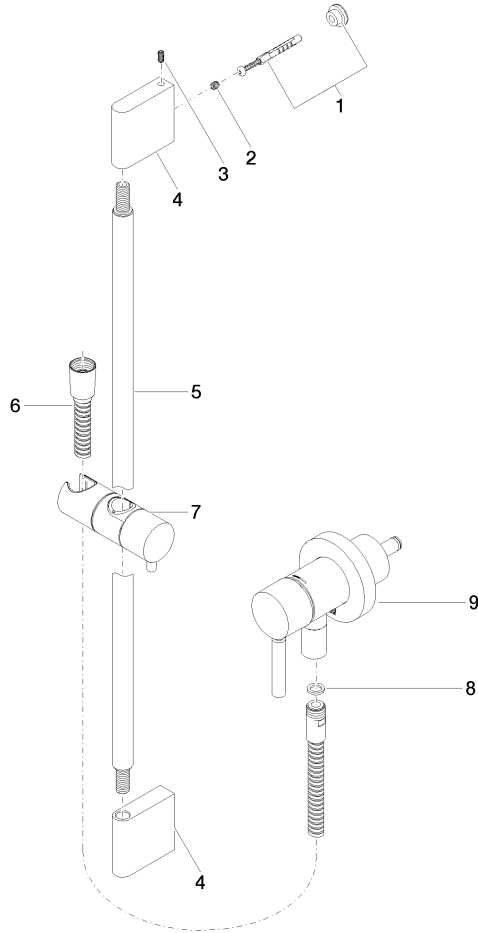

**Concealed single-lever mixer with integrated shower connection with shower set - Dark Chrome**

TARA

ST 050 205 6660

Fits: TARA, META

- cover plate Ø 78 mm
- metal shower hose 1750mm with integrated anti-twist protection
- slide bar
- WRAS 2011027

Concealed single-lever mixer with integrated shower connection with shower set - Dark Chrome

---

TARA

ST 050 205 6660

Concealed single-lever mixer with integrated shower connection with shower set - Dark Chrome

TARA

Concealed single-lever mixer with integrated shower connection with shower set - Dark Chrome

---

TARA

ST 050 205 6660

# Concealed single-lever mixer with integrated shower connection with shower set - Dark Chrome

TARA

ST 050 205 6660  
Parts for other  
finishes can be found  
here: [Chrome](#)

Concealed single-lever mixer with integrated shower connection with shower set - Dark Chrome