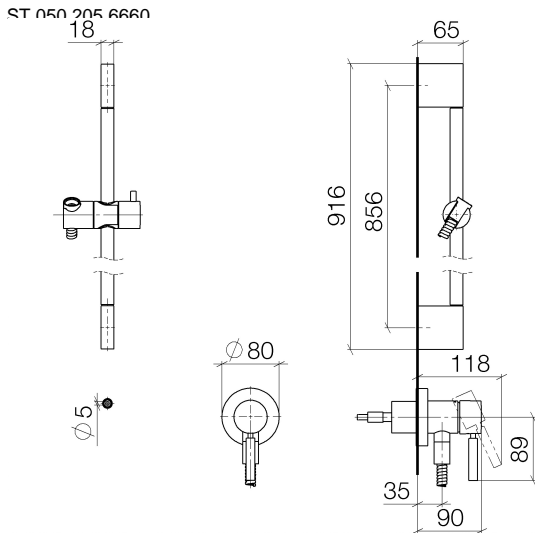

**Concealed single-lever mixer with integrated shower connection with shower set - Dark Chrome**

TARA

ST 050 205 6660  
mm [inches]

**Flow rate chart**

**Certificates**

LGA\_29984.

DVGW\_DW-  
6517DN0129.

WRAS\_2210003.

**Concealed single-lever mixer with integrated shower connection with shower set - Dark Chrome**

TARA

ST 050 205 6660

Fits: TARA, META

- cover plate Ø 78 mm
- metal shower hose 1750mm with integrated anti-twist protection
- slide bar
- WRAS 2011027

Concealed single-lever mixer with integrated shower connection with shower set - Dark Chrome

---

TARA

ST 050 205 6660

Concealed single-lever mixer with integrated shower connection with shower set - Dark Chrome

TARA

Concealed single-lever mixer with integrated shower connection with shower set - Dark Chrome

---

TARA

ST 050 205 6660