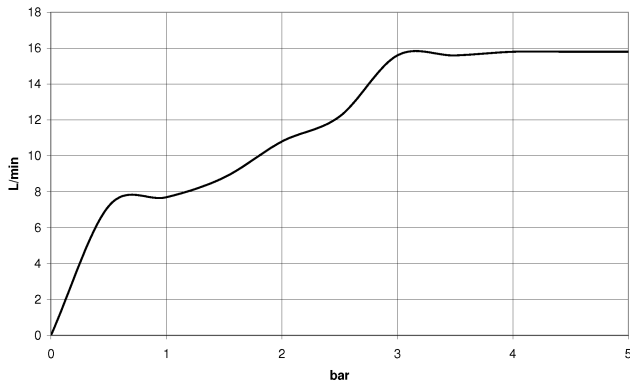

TARA

ST 050 205 6660

- Three or five settings: COMPACT RAIN, COMPACT SOFT FLOW, COMPACT AQUAPRESSURE FLOW, max. flow rate 15 l/min (at 3 bar)
- with anti-scale system
- spray head Ø 100mm
- 1/2" connection
- WRAS 2210003
- Function from: 7 l/min

Intrinsic protection against back flow.

Fits: IMO, LULU, MADISON, MEM, TARA, CL.1, LISSÉ, VAIA, META, CYO

	Dark Chrome	28 018 979-19
	Chrome	28 018 979-00 0050
	Brushed Platinum	28 018 979-06 0050
	Platinum	28 018 979-08 0050
	Dark Chrome	28 018 979-19 0050
	Light Gold	28 018 979-26 0050
	Light Gold	28 018 979-26
	Brushed Light Gold	28 018 979-27 0050
	Brushed Light Gold	28 018 979-27
	Brushed Durabronze (23kt Gold)	28 018 979-28 0050
	Matte Black	28 018 979-33 0050
	Brushed Bronze	28 018 979-42 0050
	Brushed Champagne (22kt Gold)	28 018 979-46 0050
	Champagne (22kt Gold)	28 018 979-47 0050
	Brushed Chrome	28 018 979-93 0050
	Brushed Dark Platinum	28 018 979-99 0050

**Concealed single-lever mixer with integrated shower connection with shower set - Dark Chrome**

TARA

ST 050 205 6660  
mm [inches]

**Flow rate chart**

**Certificates**

LGA\_29984.

DVGW\_DW-  
6517DN0129.

WRAS\_2210003.