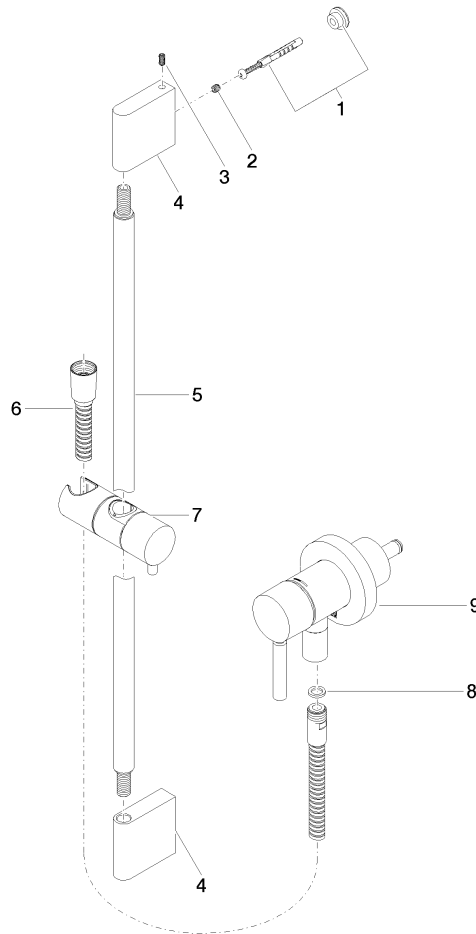

Concealed single-lever mixer with integrated shower connection with shower set - Brushed Chrome

TARA

ST 050 205 6660

Fits: TARA, META

- cover plate Ø 78 mm
- metal shower hose 1750mm with integrated anti-twist protection
- slide bar

Required miscellaneous

Concealed wall mounting -

- max. recess depth 103 mm
- min. recess depth 78 mm

35 003 970 90

Concealed single-lever mixer with integrated shower connection with shower set - Brushed Chrome

TARA

ST 050 205 6660

Concealed single-lever mixer with integrated shower connection with shower set - Brushed Chrome

TARA

Certificates

Belgaqua_21-025- WRAS_2011027. LGA_29569.
27_1.

ST 050 205 6660

Spare parts list

No.	Item Number	Name	Quantity used	Delivery time
1	05 17 20 726 02 90	fixing set	1	2
2	09 31 11 049 90	pin	2	2
3	04 31 11 113 00 90	pin	2	2
4	08 17 97 054-93	holder	2	20
5	90 28 22 597 00-93	holder	1	20
6	28 322 970-93	Metal shower hose 1/2" x 3/8" x 1750 mm - Brushed Chrome	1	20
7	12 580 970-93	Slide unit - Brushed Chrome	1	20
8	90 14 20 026 00 90	seal	1	2
9	36 045 660-93	Concealed single-lever mixer with cover plate with integrated shower connection - Brushed Chrome	1	20