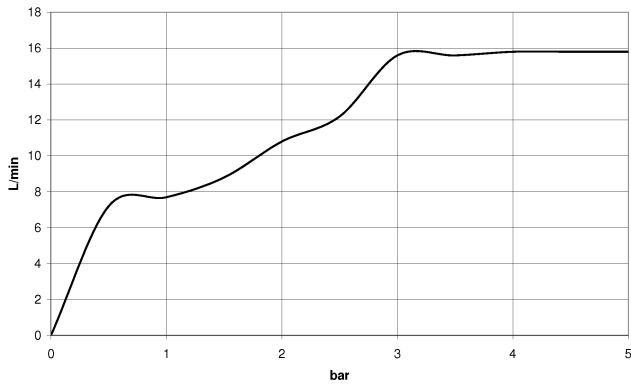

TARA

ST 050 205 6660

Concealed single-lever mixer with integrated shower connection with shower set - Brushed Chrome

TARA

ST 050 205 6660

- Three or five settings: COMPACT RAIN, COMPACT SOFT FLOW, COMPACT AQUAPRESSURE FLOW, max. flow rate 15 l/min (at 3 bar)
- with anti-scale system
- spray head Ø 100mm
- 1/2" connection
- WRAS 1704043
- Function from: 7 l/min

Intrinsic protection against back flow.

Fits: IMO, LULU, MADISON, MEM, TARA, CL.1, LISSÉ, VAIA, META, CYO

	Brushed Chrome	28 018 979-93
	Chrome	28 018 979-00 0050
	Brushed Platinum	28 018 979-06 0050
	Platinum	28 018 979-08 0050
	Dark Chrome	28 018 979-19 0050
	Light Gold	28 018 979-26 0050
	Light Gold	28 018 979-26
	Brushed Light Gold	28 018 979-27 0050
	Brushed Light Gold	28 018 979-27
	Brushed Durabronze (23kt Gold)	28 018 979-28 0050
	Matte Black	28 018 979-33 0050
	Brushed Bronze	28 018 979-42 0050
	Brushed Champagne (22kt Gold)	28 018 979-46 0050
	Champagne (22kt Gold)	28 018 979-47 0050
	Brushed Chrome	28 018 979-93 0050
	Brushed Dark Platinum	28 018 979-99 0050

Concealed single-lever mixer with integrated shower connection with shower set - Brushed Chrome

TARA

ST 050 205 6660
mm [inches]

Flow rate chart

Certificates

LGA_29984.

DVGW_DW-
6517DN0129.

WRAS_2210003.