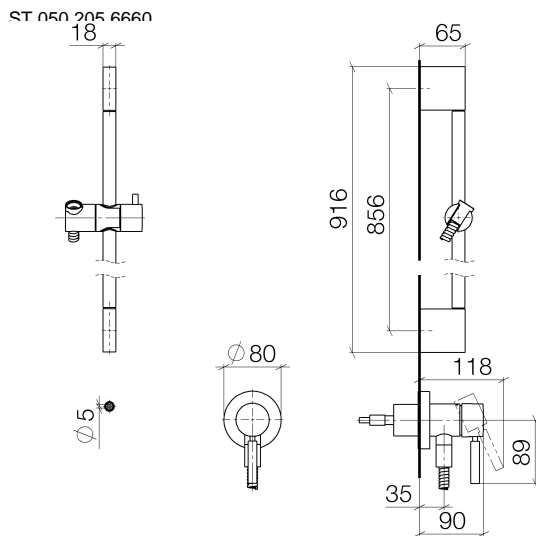

Concealed single-lever mixer with integrated shower connection with shower set - Brushed Chrome

TARA

ST 050 205 6660

Fits: TARA, META

- cover plate Ø 78 mm
- metal shower hose 1750mm with integrated anti-twist protection
- slide bar

Required miscellaneous

Concealed wall mounting -

- max. recess depth 103 mm
- min. recess depth 78 mm

35 003 970 90

Concealed single-lever mixer with integrated shower connection with shower set - Brushed Chrome

TARA

ST 050 205 6660

Concealed single-lever mixer with integrated shower connection with shower set - Brushed Chrome

TARA

Certificates

Belgaqua_21-025- WRAS_2011027. LGA_29569.
27_1.

ST 050 205 6660

Spare parts list

No.	Item Number	Name	Quantity used	Delivery time
1	05 17 20 726 02 90	fixing set	1	2
2	09 31 11 049 90	pin	2	2
3	04 31 11 113 00 90	pin	2	2
4	08 17 97 054-93	holder	2	20
5	90 28 22 597 00-93	holder	1	20
6	28 322 970-93	Metal shower hose 1/2" x 3/8" x 1750 mm - Brushed Chrome	1	20
7	12 580 970-93	Slide unit - Brushed Chrome	1	20
8	90 14 20 026 00 90	seal	1	2
9	36 045 660-93	Concealed single-lever mixer with cover plate with integrated shower connection - Brushed Chrome	1	20