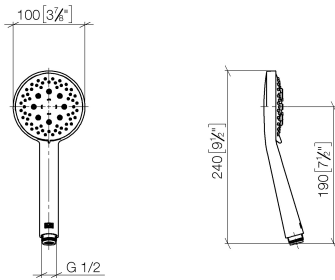

Concealed single-lever mixer with integrated shower connection with shower set - Brushed Chrome

TARA

ST 050 205 6660

Fits: TARA, META

- cover plate Ø 78 mm
- metal shower hose 1750mm with integrated anti-twist protection
- slide bar
- Three or five settings: COMPACT RAIN, COMPACT SOFT FLOW, COMPACT AQUAPRESSURE FLOW, max. flow rate l/min (at 3 bar)
- spray head Ø 100mm

TARA

ST 050 205 6660

Concealed single-lever mixer with integrated shower connection with shower set - Brushed Chrome

TARA

ST 050 205 6660

- Three or five settings: COMPACT RAIN, COMPACT SOFT FLOW, COMPACT AQUAPRESSURE FLOW, max. flow rate 15 l/min (at 3 bar)
- with anti-scale system
- spray head Ø 100mm
- 1/2" connection
- WRAS 1704043
- Function from: 7 l/min

Concealed single-lever mixer with integrated shower connection with shower set - Brushed Chrome

TARA

ST 050 205 6660
mm [inches]

Flow rate chart

Certificates

LGA_29984.

DVGW_DW-
6517DN0129.

WRAS_2210003.

Concealed single-lever mixer with integrated shower connection with shower set - Brushed Chrome

TARA

ST 050 205 6660

Fits: TARA, META

- cover plate Ø 78 mm
- metal shower hose 1750mm with integrated anti-twist protection
- slide bar