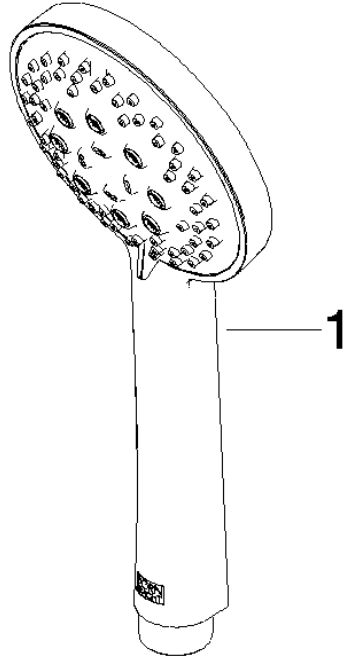

Concealed single-lever mixer with integrated shower connection with shower set - Brushed Chrome

TARA

ST 050 205 6660

Fits: TARA, META

- cover plate Ø 78 mm
- metal shower hose 1750mm with integrated anti-twist protection
- slide bar
- Three or five settings: COMPACT RAIN, COMPACT SOFT FLOW, COMPACT AQUAPRESSURE FLOW, max. flow rate l/min (at 3 bar)
- spray head Ø 100mm

TARA

ST 050 205 6660

Concealed single-lever mixer with integrated shower connection with shower set - Brushed Chrome

TARA

ST 050 205 6660

- Three or five settings: COMPACT RAIN, COMPACT SOFT FLOW, COMPACT AQUAPRESSURE FLOW, max. flow rate 15 l/min (at 3 bar)
- with anti-scale system
- spray head Ø 100mm
- 1/2" connection
- WRAS 1704043
- Function from: 7 l/min

Concealed single-lever mixer with integrated shower connection with shower set - Brushed Chrome

TARA

ST 050 205 6660
mm [inches]

Flow rate chart

Certificates

LGA_29984.

DVGW_DW-
6517DN0129.

WRAS_2210003.

Concealed single-lever mixer with integrated shower connection with shower set - Brushed Chrome

TARA

ST 050 205 6660
Parts for other
finishes can be found
here: [Chrome](#)

Spare parts list

No.	Item Number	Name	Quantity used	Delivery time
1	09 23 01 039 90	sieve	1	2