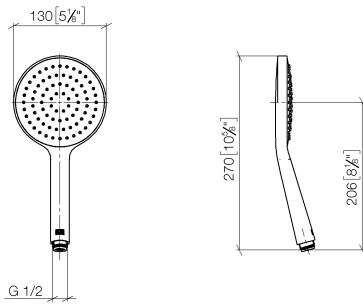

Concealed single-lever mixer with integrated shower connection with shower set - Chrome

IMO

ST 050 205 9979

- metal shower hose 1750mm with integrated anti-twist protection
 - slide bar
 - Pipe diameter 18 mm
 - Hand shower: COMPACT RAIN, max. flow rate 15 l/min (at 3 bar)
 - spray head Ø 130 mm
- Intrinsic protection against back flow.**

ST 050 205 0070
mm [inches]

Certificates

Belgaqua_21-025- WRAS_2011027. LGA_29928.
27_1.

ST 050 205 9979

Spare parts list

No.	Item Number	Name	Quantity used	Delivery time
1	05 17 20 726 02 90	fixing set	1	2
2	09 31 11 049 90	pin	2	2
3	04 31 11 113 00 90	pin	2	2
4	08 17 97 054-00	holder	2	10
5	90 28 22 597 00-00	holder	1	10
6	28 322 970-00	Metal shower hose 1/2" x 3/8" x 1750 mm - Chrome	1	2
7	12 580 970-00	Slide unit - Chrome	1	10
9	36 050 970-00	Concealed single-lever mixer with integrated shower connection - Chrome	1	10

Intrinsic protection against back flow.

Fits: IMO, LULU, MADISON, MEM, TARA, CL.1, LISSÉ, VAIA, META, CYO

	Chrome	28 017 979-00
	Chrome	28 017 979-00 0050
	Brushed Platinum	28 017 979-06 0050
	Platinum	28 017 979-08 0050
	Matte White	28 017 979-10 0050
	Dark Chrome	28 017 979-19 0050
	Light Gold	28 017 979-26 0050
	Brushed Light Gold	28 017 979-27 0050
	Brushed Durabronze (23kt Gold)	28 017 979-28 0050
	Matte Black	28 017 979-33 0050
	Brushed Bronze	28 017 979-42 0050
	Brushed Champagne (22kt Gold)	28 017 979-46 0050
	Champagne (22kt Gold)	28 017 979-47 0050
	Brushed Chrome	28 017 979-93 0050
	Brushed Dark Platinum	28 017 979-99 0050

Concealed single-lever mixer with integrated shower connection with shower set - Chrome

IMO

ST 050 205 9979

Concealed single-lever mixer with integrated shower connection with shower set - Chrome

ST 050 205 0070
mm [inches]