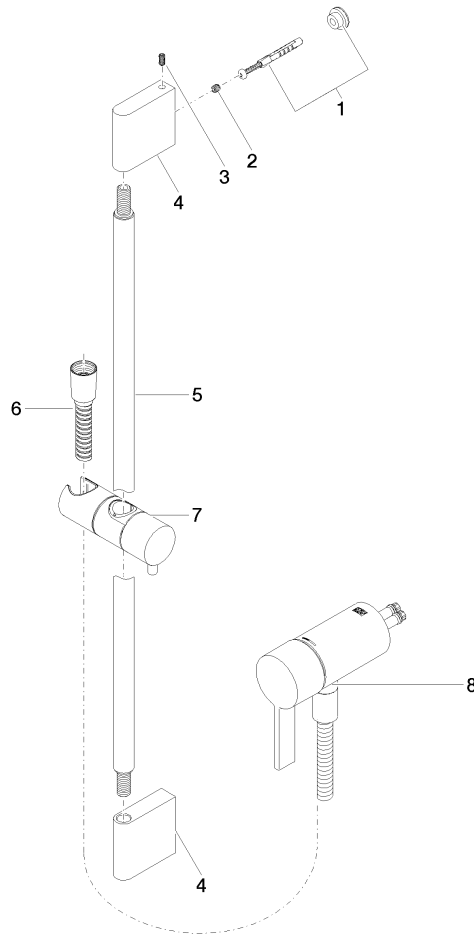

IMO

ST 050 205 9979

Concealed single-lever mixer with integrated shower connection with shower set - Chrome

IMO

ST 050 205 9979

- metal shower hose 1750mm with integrated anti-twist protection
- slide bar
- Pipe diameter 18 mm
- WRAS 2011027

Required miscellaneous

Concealed wall mounting -

- max. recess depth 105 mm
- min. recess depth 80 mm

35 050 970 90

Concealed single-lever mixer with integrated shower connection with shower set - Chrome

IMO

ST 050 205 0070
mm [inches]

Certificates

Belgaqua_21-025- WRAS_2011027. LGA_29928.
27_1.

ST 050 205 9979

Spare parts list

No.	Item Number	Name	Quantity used	Delivery time
1	05 17 20 726 02 90	fixing set	1	2
2	09 31 11 049 90	pin	2	2
3	04 31 11 113 00 90	pin	2	2
4	08 17 97 054-00	holder	2	10
5	90 28 22 597 00-00	holder	1	10
6	28 322 970-00	Metal shower hose 1/2" x 3/8" x 1750 mm - Chrome	1	2
7	12 580 970-00	Slide unit - Chrome	1	10
9	36 050 970-00	Concealed single-lever mixer with integrated shower connection - Chrome	1	10

Concealed single-lever mixer with integrated shower connection with shower set - Chrome

IMO

ST 050 205 9979

- COMPACT RAIN, max. flow rate 15 l/min (at 3 bar)
- with anti-scale system
- spray head Ø 130 mm
- 1/2" connection
- WRAS 2009011