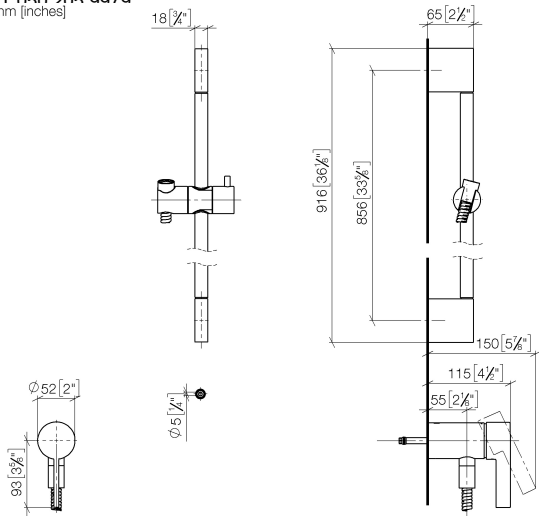

Concealed single-lever mixer with integrated shower connection with shower set - Chrome

IMO

ST 050 205 9979

- metal shower hose 1750mm with integrated anti-twist protection
 - slide bar
 - Pipe diameter 18 mm
 - Hand shower: COMPACT RAIN, max. flow rate 15 l/min (at 3 bar)
 - spray head Ø 130 mm
- Intrinsic protection against back flow.**

IMO

ST 050 205 9979

Concealed single-lever mixer with integrated shower connection with shower set - Chrome

IMO

ST 050 205 9979

- metal shower hose 1750mm with integrated anti-twist protection
- slide bar
- Pipe diameter 18 mm
- WRAS 2011027

Required miscellaneous

Concealed wall mounting -

- max. recess depth 105 mm
- min. recess depth 80 mm

35 050 970 90

Concealed single-lever mixer with integrated shower connection with shower set - Chrome

IMO

ST 050 205 0070
mm [inches]

Certificates

Belgaqua_21-025- WRAS_2011027. LGA_29928.
27_1.

ST 050 205 9979

Spare parts list

No.	Item Number	Name	Quantity used	Delivery time
1	05 17 20 726 02 90	fixing set	1	2
2	09 31 11 049 90	pin	2	2
3	04 31 11 113 00 90	pin	2	2
4	08 17 97 054-00	holder	2	10
5	90 28 22 597 00-00	holder	1	10
6	28 322 970-00	Metal shower hose 1/2" x 3/8" x 1750 mm - Chrome	1	2
7	12 580 970-00	Slide unit - Chrome	1	10
9	36 050 970-00	Concealed single-lever mixer with integrated shower connection - Chrome	1	10