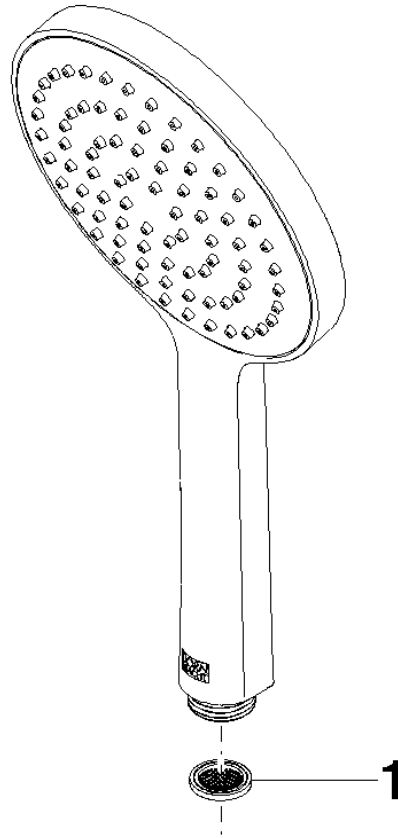

Concealed single-lever mixer with integrated shower connection with shower set - Chrome

IMO

ST 050 205 9979

- metal shower hose 1750mm with integrated anti-twist protection
 - slide bar
 - Pipe diameter 18 mm
 - Hand shower: COMPACT RAIN, max. flow rate 15 l/min (at 3 bar)
 - spray head Ø 130 mm
- Intrinsic protection against back flow.**

ST 050 205 0070
mm [inches]

Certificates

Belgaqua_21-025- WRAS_2011027. LGA_29928.
27_1.

ST 050 205 9979

Spare parts list

No.	Item Number	Name	Quantity used	Delivery time
1	05 17 20 726 02 90	fixing set	1	2
2	09 31 11 049 90	pin	2	2
3	04 31 11 113 00 90	pin	2	2
4	08 17 97 054-00	holder	2	10
5	90 28 22 597 00-00	holder	1	10
6	28 322 970-00	Metal shower hose 1/2" x 3/8" x 1750 mm - Chrome	1	2
7	12 580 970-00	Slide unit - Chrome	1	10
9	36 050 970-00	Concealed single-lever mixer with integrated shower connection - Chrome	1	10

Concealed single-lever mixer with integrated shower connection with shower set - Chrome

IMO

ST 050 205 9979

Concealed single-lever mixer with integrated shower connection with shower set - Chrome

ST 050 205 0070
mm [inches]

Flow rate chart

Certificates

DVGW_DW-
6517DN0129.

LGA_29983.

WRAS_2009011.

ST 050 205 9979

Spare parts list

No.	Item Number	Name	Quantity used	Delivery time
1	09 23 01 039 90	sieve	1	2