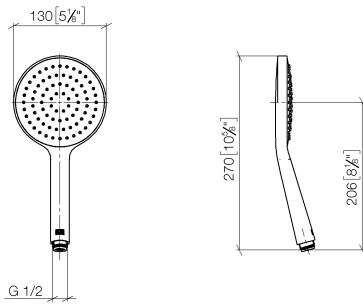

Concealed single-lever mixer with integrated shower connection with shower set - Platinum

IMO

ST 050 205 9979

- metal shower hose 1750mm with integrated anti-twist protection
 - slide bar
 - Pipe diameter 18 mm
 - Hand shower: COMPACT RAIN, max. flow rate 15 l/min (at 3 bar)
 - spray head Ø 130 mm
- Intrinsic protection against back flow.**

Concealed single-lever mixer with integrated shower connection with shower set - Platinum

IMO

ST 050 205 9979

- COMPACT RAIN, max. flow rate 15 l/min (at 3 bar)
- with anti-scale system
- spray head Ø 130 mm
- 1/2" connection

Intrinsic protection against back flow.

Fits: IMO, LULU, MADISON, MEM, TARA, CL.1, LISSÉ, VAIA, META, CYO

	Platinum	28 017 979-08
	Chrome	28 017 979-00 0050
	Brushed Platinum	28 017 979-06 0050
	Platinum	28 017 979-08 0050
	Matte White	28 017 979-10 0050
	Dark Chrome	28 017 979-19 0050
	Light Gold	28 017 979-26 0050
	Brushed Light Gold	28 017 979-27 0050
	Brushed Durabronze (23kt Gold)	28 017 979-28 0050
	Matte Black	28 017 979-33 0050
	Brushed Bronze	28 017 979-42 0050
	Brushed Champagne (22kt Gold)	28 017 979-46 0050
	Champagne (22kt Gold)	28 017 979-47 0050
	Brushed Chrome	28 017 979-93 0050
	Brushed Dark Platinum	28 017 979-99 0050

Concealed single-lever mixer with integrated shower connection with shower set - Platinum

IMO

ST 050 205 9979

ST 050 205 0070
mm [inches]

Flow rate chart

Certificates

DVGW_DW-
6517DN0129.

LGA_29983.