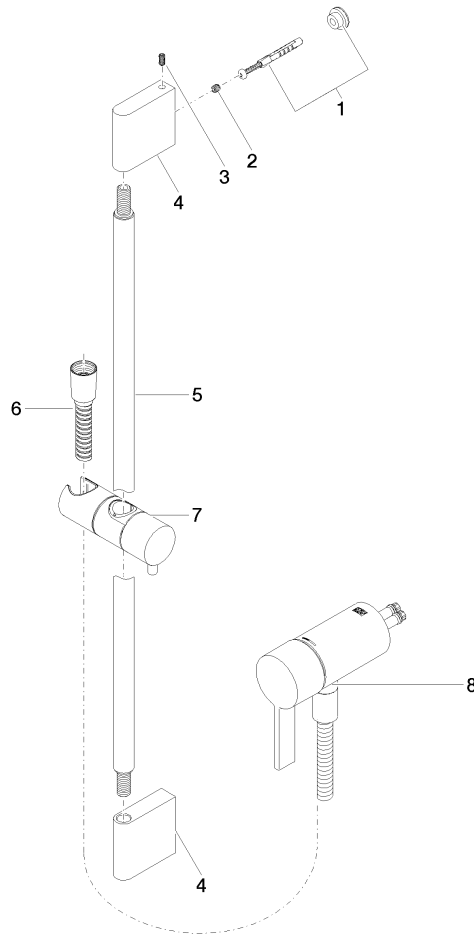

Concealed single-lever mixer with integrated shower connection with shower set - Platinum

IMO

ST 050 205 9979

- metal shower hose 1750mm with integrated anti-twist protection
 - slide bar
 - Pipe diameter 18 mm
 - Hand shower: COMPACT RAIN, max. flow rate 15 l/min (at 3 bar)
 - spray head Ø 130 mm
- Intrinsic protection against back flow.**

IMO

ST 050 205 9979

Concealed single-lever mixer with integrated shower connection with shower set - Platinum

IMO

ST 050 205 9979

- metal shower hose 1750mm with integrated anti-twist protection
- slide bar
- Pipe diameter 18 mm

Required miscellaneous

- Concealed wall mounting -**
- max. recess depth 105 mm
 - min. recess depth 80 mm

35 050 970 90

ST 050 205 0070
mm [inches]

Certificates

Belgaqua_21-025- WRAS_2011027. LGA_29928.
27_1.

ST 050 205 9979

Spare parts list

No.	Item Number	Name	Quantity used	Delivery time
1	05 17 20 726 02 90	fixing set	1	2
2	09 31 11 049 90	pin	2	2
3	04 31 11 113 00 90	pin	2	2
4	08 17 97 054-08	holder	2	40
5	90 28 22 597 00-08	holder	1	-
Spare part can no longer be ordered, please order the replacement item				
6	28 322 970-08	Metal shower hose 1/2" x 3/8" x 1750 mm - Platinum	1	40
7	12 580 970-08	Slide unit - Platinum	1	40
9	36 050 970-08	Concealed single-lever mixer with integrated shower connection - Platinum	1	40