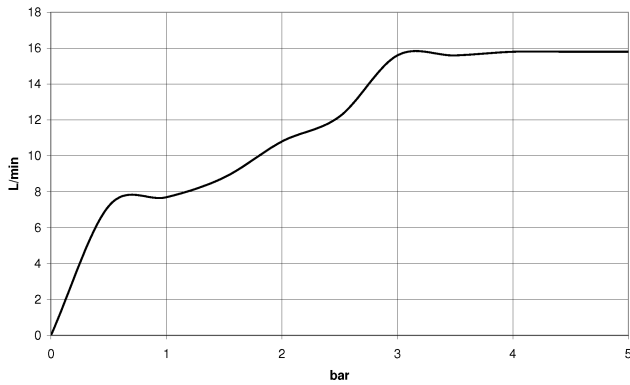

Concealed single-lever mixer with integrated shower connection with shower set - Platinum

IMO

ST 050 205 9979

ST 050 205 0070
mm [inches]

Flow rate chart

Certificates

DVGW_DW-
6517DN0129.

LGA_29983.