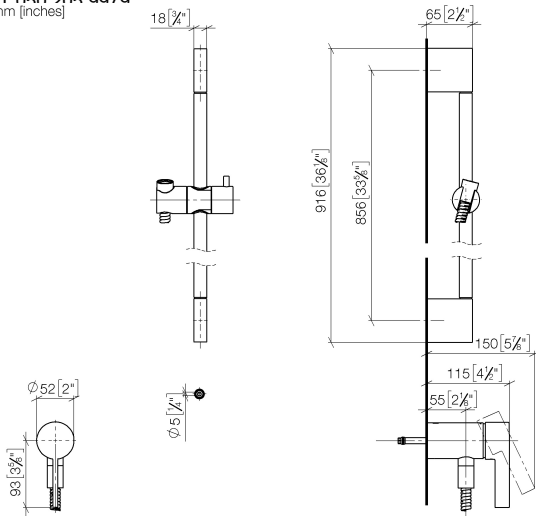

Concealed single-lever mixer with integrated shower connection with shower set - Platinum

IMO

ST 050 205 9979

- metal shower hose 1750mm with integrated anti-twist protection
 - slide bar
 - Pipe diameter 18 mm
 - Hand shower: COMPACT RAIN, max. flow rate 15 l/min (at 3 bar)
 - spray head Ø 130 mm
- Intrinsic protection against back flow.**

IMO

ST 050 205 9979

Concealed single-lever mixer with integrated shower connection with shower set - Platinum

IMO

ST 050 205 9979

- metal shower hose 1750mm with integrated anti-twist protection
- slide bar
- Pipe diameter 18 mm

Required miscellaneous

- Concealed wall mounting -**
- max. recess depth 105 mm
 - min. recess depth 80 mm

35 050 970 90

ST 050 205 0070
mm [inches]

Certificates

Belgaqua_21-025- WRAS_2011027. LGA_29928.
27_1.

ST 050 205 9979

Spare parts list

No.	Item Number	Name	Quantity used	Delivery time
1	05 17 20 726 02 90	fixing set	1	2
2	09 31 11 049 90	pin	2	2
3	04 31 11 113 00 90	pin	2	2
4	08 17 97 054-08	holder	2	40
5	90 28 22 597 00-08	holder	1	-
Spare part can no longer be ordered, please order the replacement item				
6	28 322 970-08	Metal shower hose 1/2" x 3/8" x 1750 mm - Platinum	1	40
7	12 580 970-08	Slide unit - Platinum	1	40
9	36 050 970-08	Concealed single-lever mixer with integrated shower connection - Platinum	1	40