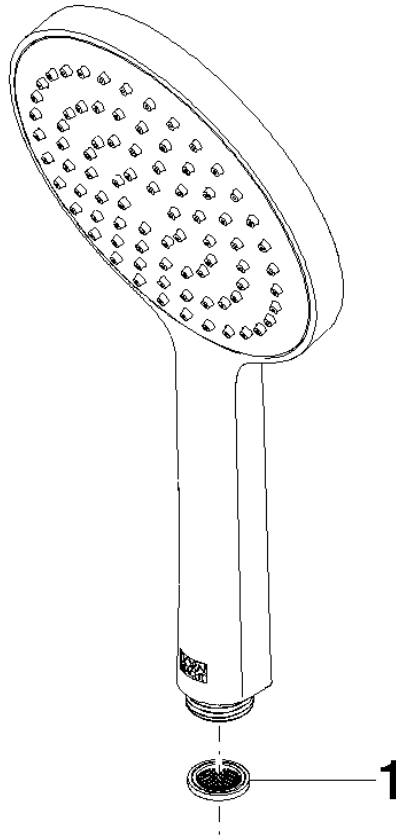

Concealed single-lever mixer with integrated shower connection with shower set - Platinum

IMO

ST 050 205 9979

- metal shower hose 1750mm with integrated anti-twist protection
 - slide bar
 - Pipe diameter 18 mm
 - Hand shower: COMPACT RAIN, max. flow rate 15 l/min (at 3 bar)
 - spray head Ø 130 mm
- Intrinsic protection against back flow.**

ST 050 205 9979

Spare parts list

No.	Item Number	Name	Quantity used	Delivery time
1	05 17 20 726 02 90	fixing set	1	2
2	09 31 11 049 90	pin	2	2
3	04 31 11 113 00 90	pin	2	2
4	08 17 97 054-08	holder	2	40
5	90 28 22 597 00-08	holder	1	-
Spare part can no longer be ordered, please order the replacement item				
6	28 322 970-08	Metal shower hose 1/2" x 3/8" x 1750 mm - Platinum	1	40
7	12 580 970-08	Slide unit - Platinum	1	40
9	36 050 970-08	Concealed single-lever mixer with integrated shower connection - Platinum	1	40

Concealed single-lever mixer with integrated shower connection with shower set - Platinum

IMO

ST 050 205 9979

ST 050 205 0070
mm [inches]

Flow rate chart

Certificates

DVGW_DW-
6517DN0129.

LGA_29983.

WRAS_2009011.

Concealed single-lever mixer with integrated shower connection with shower set - Platinum

IMO

ST 050 205 9979
Parts for other
finishes can be found
here: Chrome

Spare parts list

No.	Item Number	Name	Quantity used	Delivery time
1	09 23 01 039 90	sieve	1	2