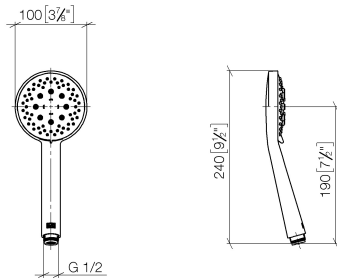

Certificates

Belgaqua_21-025- WRAS_2011027. LGA_29928.
27_1.

ST 050 206 0979

Spare parts list

No.	Item Number	Name	Quantity used	Delivery time
1	05 17 20 726 02 90	fixing set	1	2
2	09 31 11 049 90	pin	2	2
3	04 31 11 113 00 90	pin	2	2
4	08 17 97 054-00	holder	1	10
5	90 28 22 782 00-00	pipe	1	10
6	28 322 970-00	Metal shower hose 1/2" x 3/8" x 1750 mm - Chrome	1	2
7	12 580 970-00	Slide unit - Chrome	1	10
8	90 19 97 002 00-00	connection	1	10
9	90 14 20 026 00 90	seal	1	2

Concealed single-lever mixer with integrated shower connection with shower set - Chrome

IMO

ST 050 206 0979

- Three or five settings: COMPACT RAIN, COMPACT SOFT FLOW, COMPACT AQUAPRESSURE FLOW, max. flow rate 15 l/min (at 3 bar)
- with anti-scale system
- spray head Ø 100mm
- 1/2" connection
- WRAS 2210003
- Function from: 7 l/min

Intrinsic protection against back flow.

Fits: IMO, LULU, MADISON, MEM, TARA, CL.1, LISSÉ, VAIA, META, CYO

	Chrome	28 018 979-00
	Chrome	28 018 979-00 0050
	Brushed Platinum	28 018 979-06 0050
	Platinum	28 018 979-08 0050
	Dark Chrome	28 018 979-19 0050
	Light Gold	28 018 979-26 0050
	Light Gold	28 018 979-26
	Brushed Light Gold	28 018 979-27 0050
	Brushed Light Gold	28 018 979-27
	Brushed Durabronze (23kt Gold)	28 018 979-28 0050
	Matte Black	28 018 979-33 0050
	Brushed Bronze	28 018 979-42 0050
	Brushed Champagne (22kt Gold)	28 018 979-46 0050
	Champagne (22kt Gold)	28 018 979-47 0050
	Brushed Chrome	28 018 979-93 0050
	Brushed Dark Platinum	28 018 979-99 0050

Concealed single-lever mixer with integrated shower connection with shower set - Chrome

IMO

ST 050 206 0979

ST 050 206 0070
mm [inches]

Flow rate chart

Certificates

LGA_29984.

DVGW_DW-
6517DN0129.