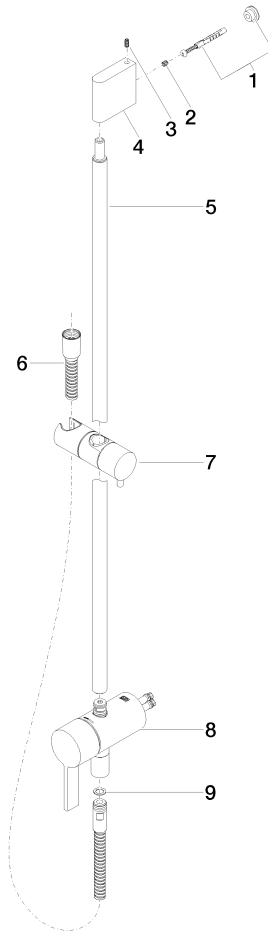

Concealed single-lever mixer with integrated shower connection with shower set - Chrome

IMO

ST 050 206 0979

- metal shower hose 1750mm with integrated anti-twist protection
 - slide bar
 - Pipe diameter 18 mm
 - Hand shower: Three or five settings: COMPACT RAIN, COMPACT SOFT FLOW, COMPACT AQUAPRESSURE FLOW, max. flow rate 15 l/min (at 3 bar)
 - spray head Ø 100mm
- Intrinsic protection against back flow.**

ST 050 206 0979

Concealed single-lever mixer with integrated shower connection with shower set - Chrome

IMO

ST 050 206 0979

- metal shower hose 1750mm with integrated anti-twist protection
- slide bar
- Pipe diameter 18 mm
- WRAS 2011027

Required miscellaneous

Concealed wall mounting -

35 050 970 90

- max. recess depth 105 mm
- min. recess depth 80 mm

Concealed single-lever mixer with integrated shower connection with shower set - Chrome

IMO

Certificates

Belgaqua_21-025- WRAS_2011027. LGA_29928.
27_1.

ST 050 206 0979

Spare parts list

No.	Item Number	Name	Quantity used	Delivery time
1	05 17 20 726 02 90	fixing set	1	2
2	09 31 11 049 90	pin	2	2
3	04 31 11 113 00 90	pin	2	2
4	08 17 97 054-00	holder	1	10
5	90 28 22 782 00-00	pipe	1	10
6	28 322 970-00	Metal shower hose 1/2" x 3/8" x 1750 mm - Chrome	1	2
7	12 580 970-00	Slide unit - Chrome	1	10
8	90 19 97 002 00-00	connection	1	10
9	90 14 20 026 00 90	seal	1	2