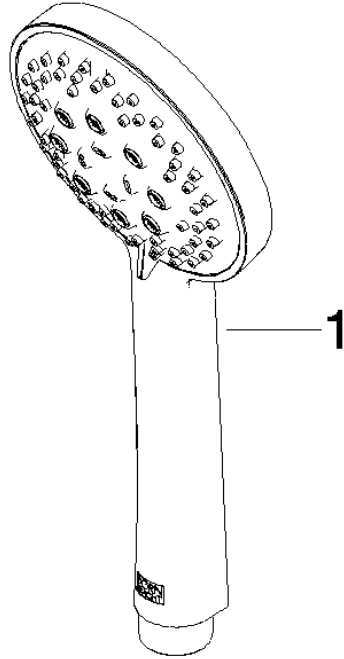

ST 050 206 0979

Spare parts list

No.	Item Number	Name	Quantity used	Delivery time
1	09 23 01 039 90	sieve	1	2