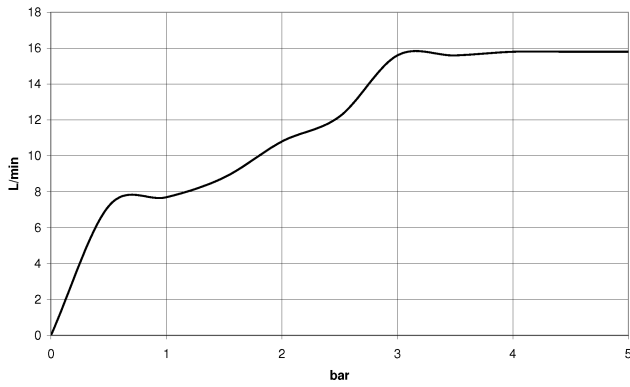

Concealed single-lever mixer with integrated shower connection with shower set - Chrome

IMO

ST 050 206 0979

ST 050 206 0070
mm [inches]

Flow rate chart

Certificates

LGA_29984.

DVGW_DW-
6517DN0129.