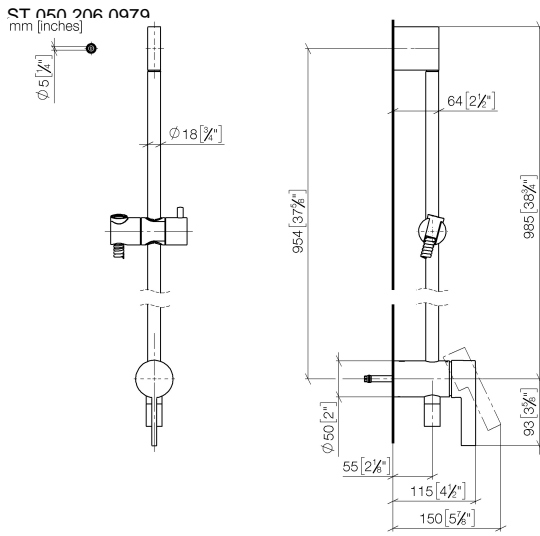

ST 050 206 0979

Concealed single-lever mixer with integrated shower connection with shower set - Chrome

IMO

ST 050 206 0979

- metal shower hose 1750mm with integrated anti-twist protection
- slide bar
- Pipe diameter 18 mm
- WRAS 2011027

Required miscellaneous

Concealed wall mounting -

35 050 970 90

- max. recess depth 105 mm
- min. recess depth 80 mm

Concealed single-lever mixer with integrated shower connection with shower set - Chrome

IMO

Certificates

Belgaqua_21-025- WRAS_2011027. LGA_29928.
27_1.

ST 050 206 0979

Spare parts list

No.	Item Number	Name	Quantity used	Delivery time
1	05 17 20 726 02 90	fixing set	1	2
2	09 31 11 049 90	pin	2	2
3	04 31 11 113 00 90	pin	2	2
4	08 17 97 054-00	holder	1	10
5	90 28 22 782 00-00	pipe	1	10
6	28 322 970-00	Metal shower hose 1/2" x 3/8" x 1750 mm - Chrome	1	2
7	12 580 970-00	Slide unit - Chrome	1	10
8	90 19 97 002 00-00	connection	1	10
9	90 14 20 026 00 90	seal	1	2

Concealed single-lever mixer with integrated shower connection with shower set - Chrome

IMO

ST 050 206 0979

- Three or five settings: COMPACT RAIN, COMPACT SOFT FLOW, COMPACT AQUAPRESSURE FLOW, max. flow rate 15 l/min (at 3 bar)
- with anti-scale system
- spray head Ø 100mm
- 1/2" connection
- WRAS 2210003
- Function from: 7 l/min