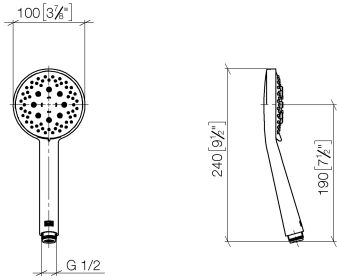

Concealed single-lever mixer with integrated shower connection with shower set - Platinum

IMO

ST 050 206 0979

- metal shower hose 1750mm with integrated anti-twist protection
 - slide bar
 - Pipe diameter 18 mm
 - Hand shower: Three or five settings: COMPACT RAIN, COMPACT SOFT FLOW, COMPACT AQUAPRESSURE FLOW, max. flow rate 15 l/min (at 3 bar)
 - spray head Ø 100mm
- Intrinsic protection against back flow.**

No.	Item Number	Name	Quantity used	Delivery time
1	05 17 20 726 02 90	fixing set	1	2
2	09 31 11 049 90	pin	2	2
3	04 31 11 113 00 90	pin	2	2
4	08 17 97 054-08	holder	1	40
5	90 28 22 782 00-08	pipe	1	40
6	28 322 970-08	Metal shower hose 1/2" x 3/8" x 1750 mm - Platinum	1	40
7	12 580 970-08	Slide unit - Platinum	1	40
8	90 19 97 002 00-08	connection	1	40
9	90 14 20 026 00 90	seal	1	2

Concealed single-lever mixer with integrated shower connection with shower set - Platinum

IMO

ST 050 206 0979

- Three or five settings: COMPACT RAIN, COMPACT SOFT FLOW, COMPACT AQUAPRESSURE FLOW, max. flow rate 15 l/min (at 3 bar)
- with anti-scale system
- spray head Ø 100mm
- 1/2" connection
- WRAS 1704043
- Function from: 7 l/min

Concealed single-lever mixer with integrated shower connection with shower set - Platinum

IMO

ST 050 206 0979

Concealed single-lever mixer with integrated shower connection with shower set - Platinum

ST 050 206 0070
mm [inches]