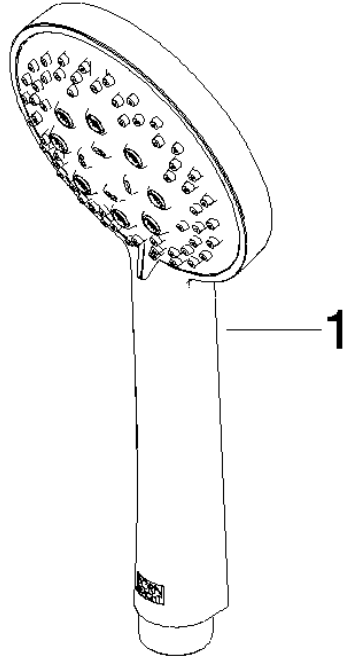

Concealed single-lever mixer with integrated shower connection with shower set - Platinum

IMO

ST 050 206 0979

- metal shower hose 1750mm with integrated anti-twist protection
 - slide bar
 - Pipe diameter 18 mm
 - Hand shower: Three or five settings: COMPACT RAIN, COMPACT SOFT FLOW, COMPACT AQUAPRESSURE FLOW, max. flow rate 15 l/min (at 3 bar)
 - spray head Ø 100mm
- Intrinsic protection against back flow.**

No.	Item Number	Name	Quantity used	Delivery time
1	05 17 20 726 02 90	fixing set	1	2
2	09 31 11 049 90	pin	2	2
3	04 31 11 113 00 90	pin	2	2
4	08 17 97 054-08	holder	1	40
5	90 28 22 782 00-08	pipe	1	40
6	28 322 970-08	Metal shower hose 1/2" x 3/8" x 1750 mm - Platinum	1	40
7	12 580 970-08	Slide unit - Platinum	1	40
8	90 19 97 002 00-08	connection	1	40
9	90 14 20 026 00 90	seal	1	2

Concealed single-lever mixer with integrated shower connection with shower set - Platinum

IMO

ST 050 206 0979

Concealed single-lever mixer with integrated shower connection with shower set - Platinum

ST 050 206 0070
mm [inches]

Flow rate chart

Certificates

LGA_29984.

DVGW_DW-
6517DN0129.

WRAS_2210003.

Concealed single-lever mixer with integrated shower connection with shower set - Platinum

IMO

ST 050 206 0979
Parts for other
finishes can be found
here: Chrome