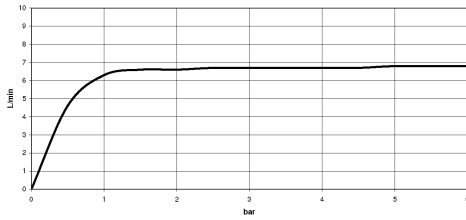

META Concealed single-lever mixer - Chrome

META

ST 050 207 7660

ST 050 207 7660

mm [inches]

Flow rate chart

Spare parts list

No.	Item Number	Name	Quantity used	Delivery time
1	09 23 01 039 90	sieve	1	2