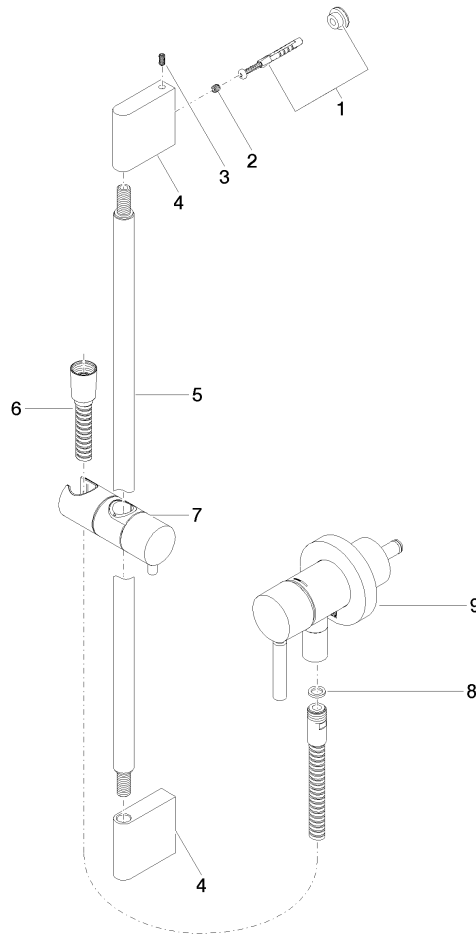

ST 050 207 7660

- cover plate Ø 78 mm
 - metal shower hose 1750mm with integrated anti-twist protection
 - slide bar
 - Three or five settings: COMPACT RAIN, COMPACT SOFT FLOW, COMPACT AQUAPRESSURE FLOW, max. flow rate 6.8 l/min (at 3 bar)
 - spray head Ø 100mm
- Intrinsic protection against back flow.**

Required miscellaneous

	Concealed wall mounting - •max. recess depth 103 mm •min. recess depth 78 mm	35 003 970 90
---	---	---------------

ST 050 207 7660

Certificates

Belgaqua_21-025- WRAS_2011027. LGA_29569.
27_1.

ST 050 207 7660

Spare parts list

No.	Item Number	Name	Quantity used	Delivery time
1	05 17 20 726 02 90	fixing set	1	2
2	09 31 11 049 90	pin	2	2
3	04 31 11 113 00 90	pin	2	2
4	08 17 97 054-00	holder	2	10
5	90 28 22 597 00-00	holder	1	10
6	28 322 970-00	Metal shower hose 1/2" x 3/8" x 1750 mm - Chrome	1	2
7	12 580 970-00	Slide unit - Chrome	1	10
8	90 14 20 026 00 90	seal	1	2
9	36 045 660-00	Concealed single-lever mixer with cover plate with integrated shower connection - Chrome	1	10

META Concealed single-lever mixer - Chrome

META

ST 050 207 7660

ST 050 207 7660

mm [inches]

Flow rate chart

Spare parts list

No.	Item Number	Name	Quantity used	Delivery time
1	09 23 01 039 90	sieve	1	2