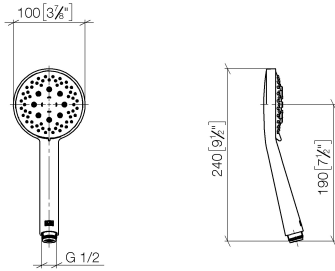

ST 050 207 7660

- cover plate Ø 78 mm
 - metal shower hose 1750mm with integrated anti-twist protection
 - slide bar
 - Three or five settings: COMPACT RAIN, COMPACT SOFT FLOW, COMPACT AQUAPRESSURE FLOW, max. flow rate 6.8 l/min (at 3 bar)
 - spray head Ø 100mm
- Intrinsic protection against back flow.**

ST 050 207 7660

Spare parts list

No.	Item Number	Name	Quantity used	Delivery time
1	05 17 20 726 02 90	fixing set	1	2
2	09 31 11 049 90	pin	2	2
3	04 31 11 113 00 90	pin	2	2
4	08 17 97 054-00	holder	2	10
5	90 28 22 597 00-00	holder	1	10
6	28 322 970-00	Metal shower hose 1/2" x 3/8" x 1750 mm - Chrome	1	2
7	12 580 970-00	Slide unit - Chrome	1	10
8	90 14 20 026 00 90	seal	1	2
9	36 045 660-00	Concealed single-lever mixer with cover plate with integrated shower connection - Chrome	1	10

ST 050 207 7660

- Three or five settings: COMPACT RAIN, COMPACT SOFT FLOW, COMPACT AQUAPRESSURE FLOW, max. flow rate 6.8 l/min (at 3 bar)
- with anti-scale system
- spray head Ø 100mm
- 1/2" connection

META Concealed single-lever mixer - Chrome

META

ST 050 207 7660

ST 050 207 7660

mm [inches]

Flow rate chart

Spare parts list

No.	Item Number	Name	Quantity used	Delivery time
1	09 23 01 039 90	sieve	1	2