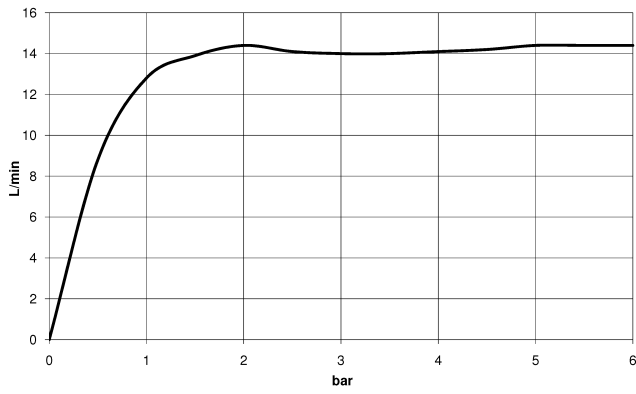

Flow rate chart