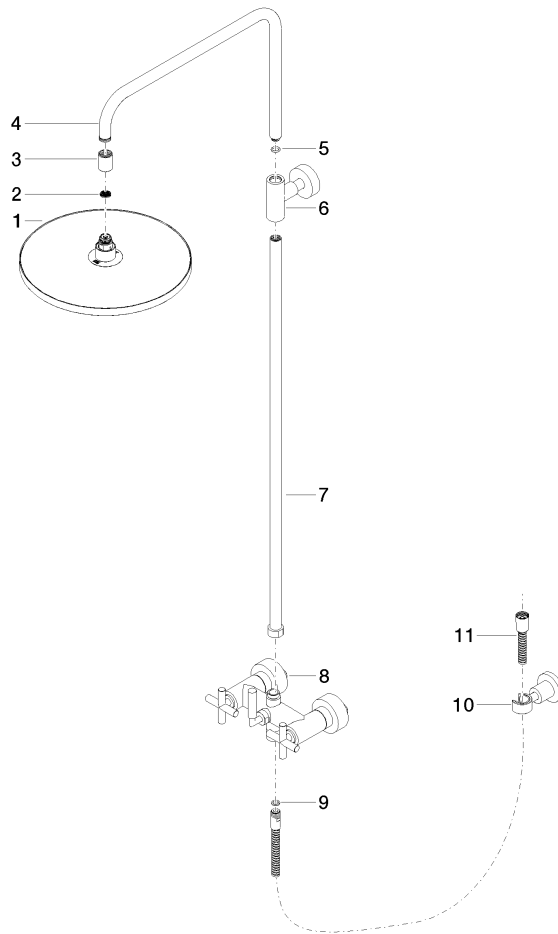

TARA Shower pipe with shower mixer 300 mm - Brushed Durabronz (23kt Gold)

TARA

ST 050 309 4892

- 420mm projection
- Rain shower: PURE RAIN, max. flow rate 14 l/min (at 3 bar)
- rain shower Ø 300 mm
- rain shower with anti-scale system
- Hand shower: COMPACT RAIN, max. flow rate 6.8 l/min (at 3 bar)
- spray head Ø 100mm
- rotary diverter for fixed-riser shower/hand shower
- height of fittings up to rain shower (bottom edge) 1007mm
- height of fittings up to top edge of elbow 1167mm
- rosette for shower holder Ø 55mm
- rosette for wall mounting Ø 57mm
- rosette for shower mixer Ø 65mm
- gauge 150 mm - 13 mm
- 1500 mm metal shower hose
- 1/2" connection
- Pipe diameter 20 mm

TARA Shower pipe with shower mixer 300 mm - Brushed Durabronz (23kt Gold)

TARA

ST 050 309 4892

- shower with fixed riser projection 420mm
- overhead shower: rain flow
- rain shower Ø 300 mm
- rain shower with anti-scale system
- max. rainshower flow 14 l/min
- rotary diverter for fixed-riser shower/hand shower
- height of fittings up to rain shower (bottom edge) 1007mm
- height of fittings up to top edge of elbow 1167mm
- rosette for shower holder Ø 55mm
- rosette for wall mounting Ø 57mm
- rosette for shower mixer Ø 65mm
- gauge 150 mm - 13 mm
- 1500 mm metal shower hose
- 1/2" connection
- Pipe diameter 20 mm
- quick clearing

Flow rate chart

ST 050 309 4892
Parts for other finishes can be found here: Chrome

Spare parts list

No.	Item Number	Name	Quantity used	Delivery time
1	04 12 05 091 10-28	shower	1	20
2	09 23 01 039 90	sieve	1	2
3	09 24 03 177 20-28	adaptor	1	20
4	04 28 22 101 20-28	spout	1	20
5	90 14 10 011 00 90	seal	1	2
6	90 17 11 037 00-28	holder	1	20
7	90 28 22 096 00-28	pipe	1	20
8	04 17 10 020 01-28	fitting	1	20
9	90 14 20 026 00 90	seal	1	2
10	28 050 892-28	TARA Wall bracket - Brushed Durabron (23kt Gold)	1	20
11	28 304 970-28	Metal shower hose 1/2" x 3/8" x 1500 mm - Brushed Durabron (23kt Gold)	1	20