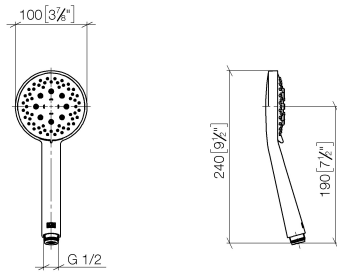

TARA Shower pipe with shower mixer 300 mm - Brushed Durabronz (23kt Gold)

TARA

ST 050 309 4892

- shower with fixed riser projection 420mm
- overhead shower: rain flow
- rain shower Ø 300 mm
- rain shower with anti-scale system
- max. rainshower flow 14 l/min
- rotary diverter for fixed-riser shower/hand shower
- height of fittings up to rain shower (bottom edge) 1007mm
- height of fittings up to top edge of elbow 1167mm
- rosette for shower holder Ø 55mm
- rosette for wall mounting Ø 57mm
- rosette for shower mixer Ø 65mm
- gauge 150 mm - 13 mm
- 1500 mm metal shower hose
- 1/2" connection
- Pipe diameter 20 mm
- quick clearing

Flow rate chart

ST 050 309 4892
Parts for other finishes can be found here: Chrome

Spare parts list

No.	Item Number	Name	Quantity used	Delivery time
1	04 12 05 091 10-28	shower	1	20
2	09 23 01 039 90	sieve	1	2
3	09 24 03 177 20-28	adaptor	1	20
4	04 28 22 101 20-28	spout	1	20
5	90 14 10 011 00 90	seal	1	2
6	90 17 11 037 00-28	holder	1	20
7	90 28 22 096 00-28	pipe	1	20
8	04 17 10 020 01-28	fitting	1	20
9	90 14 20 026 00 90	seal	1	2
10	28 050 892-28	TARA Wall bracket - Brushed Durabron (23kt Gold)	1	20
11	28 304 970-28	Metal shower hose 1/2" x 3/8" x 1500 mm - Brushed Durabron (23kt Gold)	1	20

TARA Shower pipe with shower mixer 300 mm - Brushed Durabron (23kt Gold)

TARA

ST 050 309 4892

ST 050 300 4802
mm [inches]

Flow rate chart

Spare parts list

No.	Item Number	Name	Quantity used	Delivery time
1	09 23 01 039 90	sieve	1	2