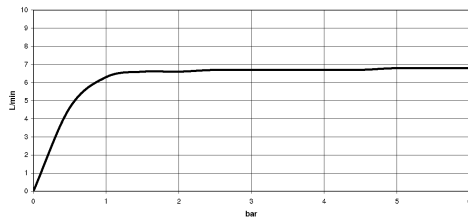

TARA Shower pipe with shower mixer 300 mm - Brushed Durabron (23kt Gold)

TARA

ST 050 309 4892

ST 050 300 4802
mm [inches]

Flow rate chart

Spare parts list

No.	Item Number	Name	Quantity used	Delivery time
1	09 23 01 039 90	sieve	1	2