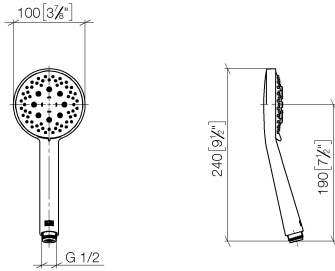

ST 050 309 4892

- shower with fixed riser projection 420mm
- overhead shower: rain flow
- rain shower Ø 300 mm
- rain shower with anti-scale system
- max. rainshower flow 14 l/min
- rotary diverter for fixed-riser shower/hand shower
- height of fittings up to rain shower (bottom edge) 1007mm
- height of fittings up to top edge of elbow 1167mm
- rosette for shower holder Ø 55mm
- rosette for wall mounting Ø 57mm
- rosette for shower mixer Ø 65mm
- gauge 150 mm - 13 mm
- 1500 mm metal shower hose
- 1/2" connection
- Pipe diameter 20 mm
- quick clearing

Flow rate chart

ST 050 309 4892

Parts for other finishes can be found here: [Chrome](#)

Spare parts list

No.	Item Number	Name	Quantity used	Delivery time
1	04 12 05 091 10-47	shower	1	30
2	09 23 01 039 90	sieve	1	2
3	09 24 03 177 20-47	adaptor	1	30
4	04 28 22 101 20-47	spout	1	30
5	90 14 10 011 00 90	seal	1	2
6	90 17 11 037 00-47	holder	1	30
7	90 28 22 096 00-47	pipe	1	30
8	04 17 10 020 01-47	fitting	1	30
9	90 14 20 026 00 90	seal	1	2
10	28 050 892-47	TARA Wall bracket - Champagne (22kt Gold)	1	30
11	28 304 970-47	Metal shower hose 1/2" x 3/8" x 1500 mm - Champagne (22kt Gold)	1	30

TARA Shower pipe with shower mixer 300 mm - Champagne (22kt Gold)

TARA

ST 050 309 4892

- Three or five settings: COMPACT RAIN, COMPACT SOFT FLOW, COMPACT AQUAPRESSURE FLOW, max. flow rate 6.8 l/min (at 3 bar)
- with anti-scale system
- spray head Ø 100mm
- 1/2" connection

TARA Shower pipe with shower mixer 300 mm - Champagne (22kt Gold)

TARA

ST 050 309 4892

ST 050 309 4892

mm [inches]

Flow rate chart

Spare parts list

No.	Item Number	Name	Quantity used	Delivery time
1	09 23 01 039 90	sieve	1	2