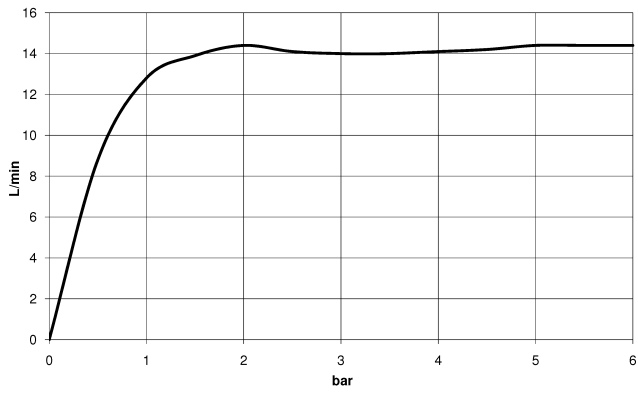

Flow rate chart