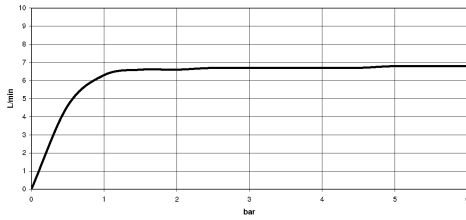

TARA Shower pipe with shower mixer 300 mm - Champagne (22kt Gold)

TARA

ST 050 309 4892

ST 050 309 4892

mm [inches]

Flow rate chart

Spare parts list

No.	Item Number	Name	Quantity used	Delivery time
1	09 23 01 039 90	sieve	1	2