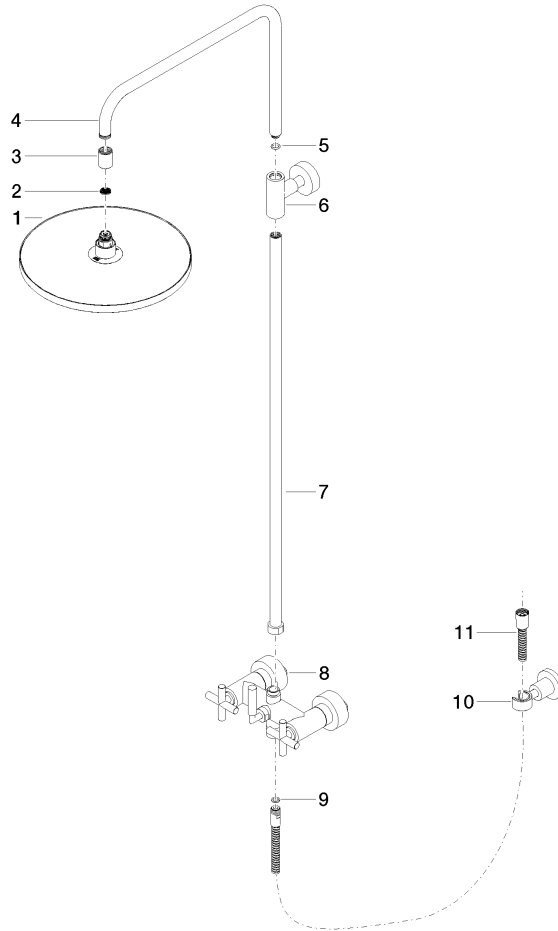

ST 050 309 4892

- shower with fixed riser projection 420mm
- overhead shower: rain flow
- rain shower Ø 300 mm
- rain shower with anti-scale system
- max. rainshower flow 14 l/min
- rotary diverter for fixed-riser shower/hand shower
- height of fittings up to rain shower (bottom edge) 1007mm
- height of fittings up to top edge of elbow 1167mm
- rosette for shower holder Ø 55mm
- rosette for wall mounting Ø 57mm
- rosette for shower mixer Ø 65mm
- gauge 150 mm - 13 mm
- 1500 mm metal shower hose
- 1/2" connection
- Pipe diameter 20 mm
- quick clearing

Flow rate chart

ST 050 309 4892

Parts for other finishes can be found here: [Chrome](#)

Spare parts list

No.	Item Number	Name	Quantity used	Delivery time
1	04 12 05 091 10-47	shower	1	30
2	09 23 01 039 90	sieve	1	2
3	09 24 03 177 20-47	adaptor	1	30
4	04 28 22 101 20-47	spout	1	30
5	90 14 10 011 00 90	seal	1	2
6	90 17 11 037 00-47	holder	1	30
7	90 28 22 096 00-47	pipe	1	30
8	04 17 10 020 01-47	fitting	1	30
9	90 14 20 026 00 90	seal	1	2
10	28 050 892-47	TARA Wall bracket - Champagne (22kt Gold)	1	30
11	28 304 970-47	Metal shower hose 1/2" x 3/8" x 1500 mm - Champagne (22kt Gold)	1	30

TARA Shower pipe with shower mixer 300 mm - Champagne (22kt Gold)

TARA

ST 050 309 4892

- Three or five settings: COMPACT RAIN, COMPACT SOFT FLOW, COMPACT AQUAPRESSURE FLOW, max. flow rate 6.8 l/min (at 3 bar)
- with anti-scale system
- spray head Ø 100mm
- 1/2" connection