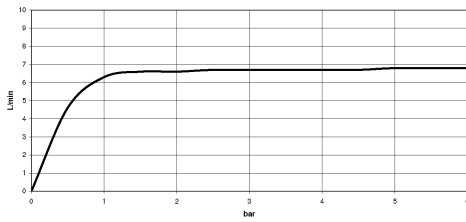

TARA Shower pipe with shower mixer 300 mm - Brushed Chrome

TARA

ST 050 309 4892

ST 050 309 4892

mm [inches]

Flow rate chart

TARA Shower pipe with shower mixer 300 mm - Brushed Chrome

TARA