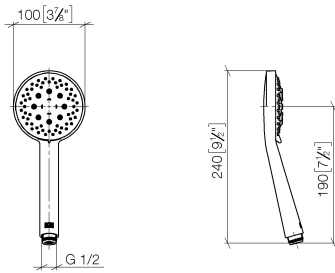

ST 050 309 4892

- 420mm projection
- Rain shower: PURE RAIN, max. flow rate 14 l/min (at 3 bar)
- rain shower Ø 300 mm
- rain shower with anti-scale system
- Hand shower: COMPACT RAIN, max. flow rate 6.8 l/min (at 3 bar)
- spray head Ø 100mm
- rotary diverter for fixed-riser shower/hand shower
- height of fittings up to rain shower (bottom edge) 1007mm
- height of fittings up to top edge of elbow 1167mm
- rosette for shower holder Ø 55mm
- rosette for wall mounting Ø 57mm
- rosette for shower mixer Ø 65mm
- gauge 150 mm - 13 mm
- 1500 mm metal shower hose
- 1/2" connection
- Pipe diameter 20 mm

- shower with fixed riser projection 420mm
- overhead shower: rain flow
- rain shower Ø 300 mm
- rain shower with anti-scale system
- max. rainshower flow 14 l/min
- rotary diverter for fixed-riser shower/hand shower
- height of fittings up to rain shower (bottom edge) 1007mm
- height of fittings up to top edge of elbow 1167mm
- rosette for shower holder Ø 55mm
- rosette for wall mounting Ø 57mm
- rosette for shower mixer Ø 65mm
- gauge 150 mm - 13 mm
- 1500 mm metal shower hose
- 1/2" connection
- Pipe diameter 20 mm
- quick clearing

Flow rate chart

ST 050 309 4892

Parts for other finishes can be found here: [Chrome](#)

Spare parts list

No.	Item Number	Name	Quantity used	Delivery time
1	04 12 05 091 10-93	shower	1	20
2	09 23 01 039 90	sieve	1	2
3	09 24 03 177 20-93	adaptor	1	20
4	04 28 22 101 20-93	spout	1	20
5	90 14 10 011 00 90	seal	1	2
6	90 17 11 037 00-93	holder	1	20
7	90 28 22 096 00-93	pipe	1	20
8	04 17 10 020 01-93	fitting	1	20
9	90 14 20 026 00 90	seal	1	2
10	28 050 892-93	TARA Wall bracket - Brushed Chrome	1	20
11	28 304 970-93	Metal shower hose 1/2" x 3/8" x 1500 mm - Brushed Chrome	1	20

TARA Shower pipe with shower mixer 300 mm - Brushed Chrome

TARA

ST 050 309 4892

ST 050 309 4892

mm [inches]

Flow rate chart

TARA Shower pipe with shower mixer 300 mm - Brushed Chrome

TARA