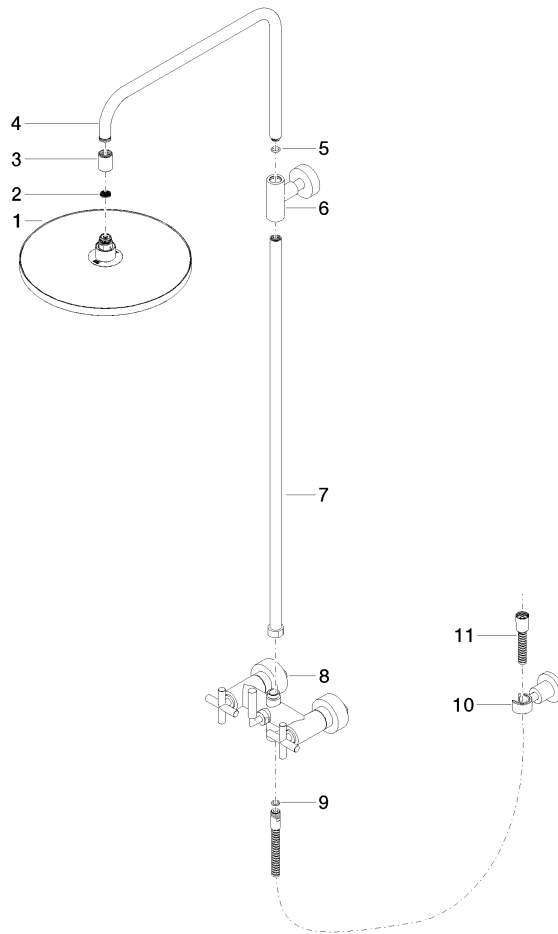

ST 050 309 4892

- 420mm projection
- Rain shower: PURE RAIN, max. flow rate 14 l/min (at 3 bar)
- rain shower Ø 300 mm
- rain shower with anti-scale system
- Hand shower: COMPACT RAIN, max. flow rate 6.8 l/min (at 3 bar)
- spray head Ø 100mm
- rotary diverter for fixed-riser shower/hand shower
- height of fittings up to rain shower (bottom edge) 1007mm
- height of fittings up to top edge of elbow 1167mm
- rosette for shower holder Ø 55mm
- rosette for wall mounting Ø 57mm
- rosette for shower mixer Ø 65mm
- gauge 150 mm - 13 mm
- 1500 mm metal shower hose
- 1/2" connection
- Pipe diameter 20 mm

Individual components of this set

You need the following components for this set

1x 26 623 892-93 0050

1x 28 018 979-93 0050

TARA Shower pipe with shower mixer 300 mm - Brushed Chrome

TARA

ST 050 309 4892

ST 050 309 4892

- shower with fixed riser projection 420mm
- overhead shower: rain flow
- rain shower Ø 300 mm
- rain shower with anti-scale system
- max. rainshower flow 14 l/min
- rotary diverter for fixed-riser shower/hand shower
- height of fittings up to rain shower (bottom edge) 1007mm
- height of fittings up to top edge of elbow 1167mm
- rosette for shower holder Ø 55mm
- rosette for wall mounting Ø 57mm
- rosette for shower mixer Ø 65mm
- gauge 150 mm - 13 mm
- 1500 mm metal shower hose
- 1/2" connection
- Pipe diameter 20 mm
- quick clearing

Flow rate chart

ST 050 309 4892

Parts for other finishes can be found here: [Chrome](#)

Spare parts list

No.	Item Number	Name	Quantity used	Delivery time
1	04 12 05 091 10-93	shower	1	20
2	09 23 01 039 90	sieve	1	2
3	09 24 03 177 20-93	adaptor	1	20
4	04 28 22 101 20-93	spout	1	20
5	90 14 10 011 00 90	seal	1	2
6	90 17 11 037 00-93	holder	1	20
7	90 28 22 096 00-93	pipe	1	20
8	04 17 10 020 01-93	fitting	1	20
9	90 14 20 026 00 90	seal	1	2
10	28 050 892-93	TARA Wall bracket - Brushed Chrome	1	20
11	28 304 970-93	Metal shower hose 1/2" x 3/8" x 1500 mm - Brushed Chrome	1	20