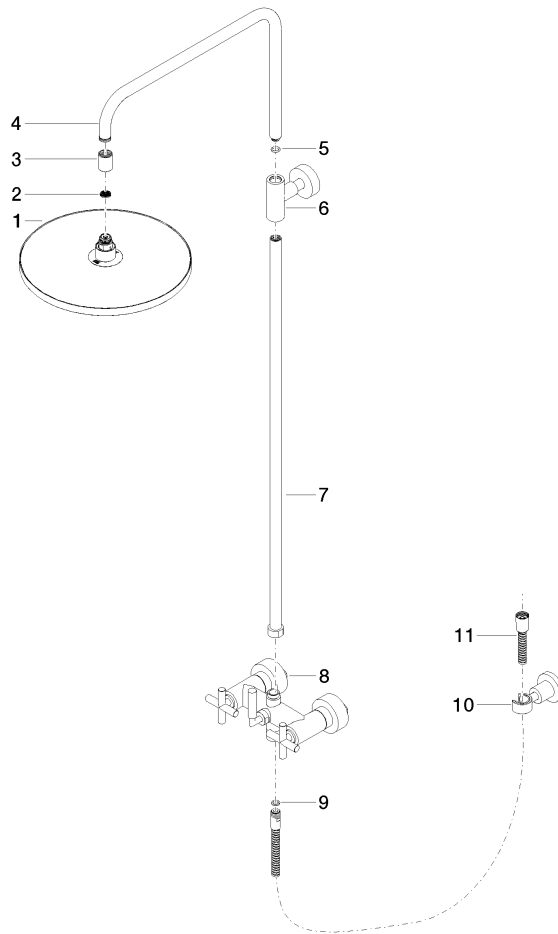

ST 050 309 4892

- 420mm projection
- Rain shower: PURE RAIN, max. flow rate 14 l/min (at 3 bar)
- rain shower Ø 300 mm
- rain shower with anti-scale system
- Hand shower: COMPACT RAIN, max. flow rate 6.8 l/min (at 3 bar)
- spray head Ø 100mm
- rotary diverter for fixed-riser shower/hand shower
- height of fittings up to rain shower (bottom edge) 1007mm
- height of fittings up to top edge of elbow 1167mm
- rosette for shower holder Ø 55mm
- rosette for wall mounting Ø 57mm
- rosette for shower mixer Ø 65mm
- gauge 150 mm - 13 mm
- 1500 mm metal shower hose
- 1/2" connection
- Pipe diameter 20 mm

ST 050 309 4892

- shower with fixed riser projection 420mm
- overhead shower: rain flow
- rain shower Ø 300 mm
- rain shower with anti-scale system
- max. rainshower flow 14 l/min
- rotary diverter for fixed-riser shower/hand shower
- height of fittings up to rain shower (bottom edge) 1007mm
- height of fittings up to top edge of elbow 1167mm
- rosette for shower holder Ø 55mm
- rosette for wall mounting Ø 57mm
- rosette for shower mixer Ø 65mm
- gauge 150 mm - 13 mm
- 1500 mm metal shower hose
- 1/2" connection
- Pipe diameter 20 mm
- quick clearing

Flow rate chart

ST 050 309 4892

Parts for other finishes can be found here: [Chrome](#)

Spare parts list

No.	Item Number	Name	Quantity used	Delivery time
1	04 12 05 091 10-99	shower	1	30
2	09 23 01 039 90	sieve	1	2
3	09 24 03 177 20-99	adaptor	1	30
4	04 28 22 101 20-99	spout	1	30
5	90 14 10 011 00 90	seal	1	2
6	90 17 11 037 00-99	holder	1	30
7	90 28 22 096 00-99	pipe	1	30
8	04 17 10 020 01-99	fitting	1	30
9	90 14 20 026 00 90	seal	1	2
10	28 050 892-99	TARA Wall bracket - Brushed Dark Platinum	1	30
11	28 304 970-99	Metal shower hose 1/2" x 3/8" x 1500 mm - Brushed Dark Platinum	1	30

ST 050 309 4892

- Three or five settings: COMPACT RAIN, COMPACT SOFT FLOW, COMPACT AQUAPRESSURE FLOW, max. flow rate 6.8 l/min (at 3 bar)
- with anti-scale system
- spray head Ø 100mm
- 1/2" connection