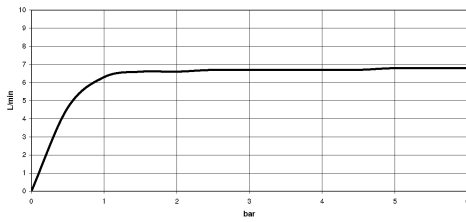

TARA Shower pipe with shower mixer 300 mm - Brushed Dark Platinum

TARA

ST 050 309 4892

ST 050 309 4892

mm [inches]

Flow rate chart

TARA Shower pipe with shower mixer 300 mm - Brushed Dark Platinum

TARA