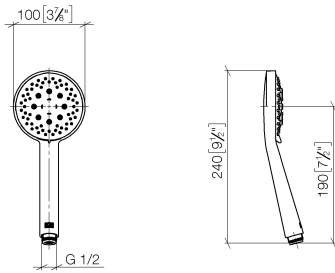

ST 050 309 4892

- 420mm projection
- Rain shower: PURE RAIN, max. flow rate 14 l/min (at 3 bar)
- rain shower Ø 300 mm
- rain shower with anti-scale system
- Hand shower: COMPACT RAIN, max. flow rate 6.8 l/min (at 3 bar)
- spray head Ø 100mm
- rotary diverter for fixed-riser shower/hand shower
- height of fittings up to rain shower (bottom edge) 1007mm
- height of fittings up to top edge of elbow 1167mm
- rosette for shower holder Ø 55mm
- rosette for wall mounting Ø 57mm
- rosette for shower mixer Ø 65mm
- gauge 150 mm - 13 mm
- 1500 mm metal shower hose
- 1/2" connection
- Pipe diameter 20 mm

ST 050 309 4892

- shower with fixed riser projection 420mm
- overhead shower: rain flow
- rain shower Ø 300 mm
- rain shower with anti-scale system
- max. rainshower flow 14 l/min
- rotary diverter for fixed-riser shower/hand shower
- height of fittings up to rain shower (bottom edge) 1007mm
- height of fittings up to top edge of elbow 1167mm
- rosette for shower holder Ø 55mm
- rosette for wall mounting Ø 57mm
- rosette for shower mixer Ø 65mm
- gauge 150 mm - 13 mm
- 1500 mm metal shower hose
- 1/2" connection
- Pipe diameter 20 mm
- quick clearing

Flow rate chart

ST 050 309 4892

Parts for other finishes can be found here: [Chrome](#)

Spare parts list

No.	Item Number	Name	Quantity used	Delivery time
1	04 12 05 091 10-99	shower	1	30
2	09 23 01 039 90	sieve	1	2
3	09 24 03 177 20-99	adaptor	1	30
4	04 28 22 101 20-99	spout	1	30
5	90 14 10 011 00 90	seal	1	2
6	90 17 11 037 00-99	holder	1	30
7	90 28 22 096 00-99	pipe	1	30
8	04 17 10 020 01-99	fitting	1	30
9	90 14 20 026 00 90	seal	1	2
10	28 050 892-99	TARA Wall bracket - Brushed Dark Platinum	1	30
11	28 304 970-99	Metal shower hose 1/2" x 3/8" x 1500 mm - Brushed Dark Platinum	1	30

TARA Shower pipe with shower mixer 300 mm - Brushed Dark Platinum

TARA

ST 050 309 4892

ST 050 309 4892

mm [inches]

Flow rate chart

TARA Shower pipe with shower mixer 300 mm - Brushed Dark Platinum

TARA