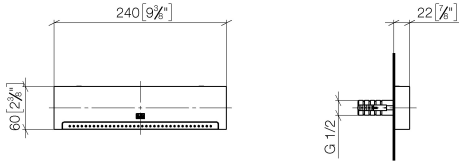

ST 050 523 0782

mm [inches]