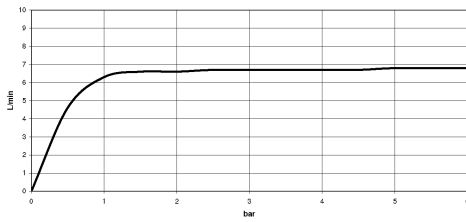

mm [inches]

Flow rate chart

ST 050 523 0782

Spare parts list

No.	Item Number	Name	Quantity used	Delivery time
1	28 450 980-28	Wall elbow - Brushed Durabron (23kt Gold)	1	20
2	90 14 20 026 00 90	seal	1	2
3	28 050 980-28	Wall bracket - Brushed Durabron (23kt Gold)	1	20
4	90 30 02 072 00-28	Metal shower hose 1/2" x 3/8" x 1250 mm - Brushed Durabron (23kt Gold)	1	20
5	90 12 11 140 30-28	shower	1	20