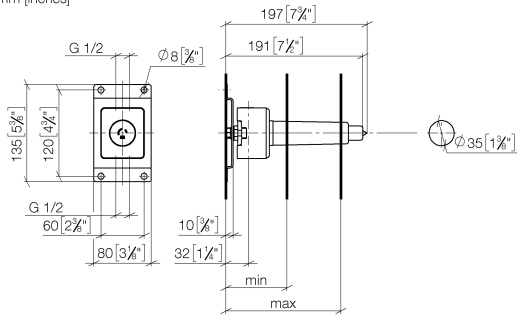

ST 050 523 0782

mm [inches]

	min	max
CL. 2	73 [2 7/8"]	146 [5 3/4"]
Madison	75 [3"]	145 [5 3/4"]
Madison Flair	75 [3"]	145 [5 3/4"]
Lulu	75 [3"]	145 [5 3/4"]
Vaia	75 [3"]	145 [5 3/4"]
Symetrics	75 [3"]	145 [5 3/4"]
Tara	85 [3 3/8"]	145 [5 3/4"]
Deque	85 [3 3/8"]	145 [5 3/4"]
CL. 1	105 [4 1/8"]	150 [5 7/8"]
Mem	105 [4 1/8"]	150 [5 7/8"]