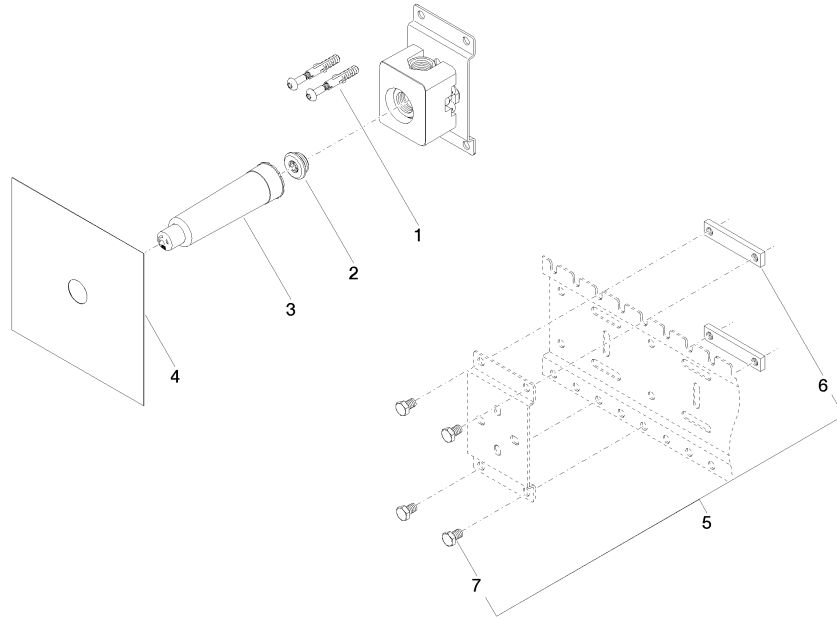

Flow rate chart

Certificates

DVGW_DW-
6501DN0116.

WRAS_2010066.

ST 050 523 0782

Spare parts list

No.	Item Number	Name	Quantity used	Delivery time
1	04 30 31 024 01 90	fixing set	2	2
2	04 31 20 006 00 90	plug	1	2
3	09 21 02 173 90	cap	1	2
4	04 14 03 072 01 90	gasket kit	1	2
5	04 17 20 100 00 90	fixing set	1	2
6	09 17 20 100 90	holder	2	2
7	09 30 30 152 90	screw	4	2

ST 050 523 0782

- width 555mm
- height 135 mm
- depth 12 mm
- retaining screws and plugs

This set contains 3 xGRID installation tracks and includes fixing material

More about the xGRID installation track can be found in the Shower Book brochure