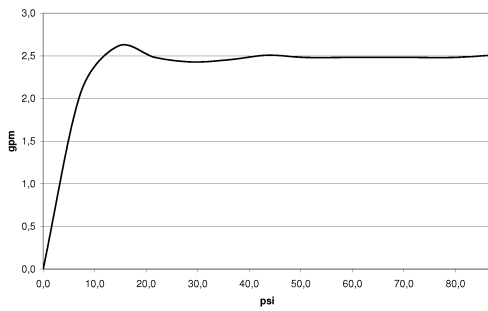

Flow rate chart

Certificates

LGA_19935.