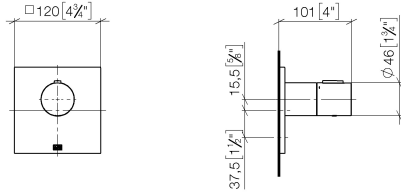

ST 050 523 0782

mm [inches]