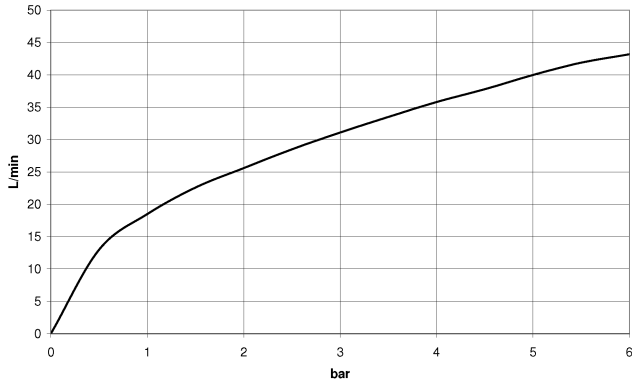

Flow rate chart

Certificates

DVGW_DW-
6501DN0116.

WRAS_2010066.