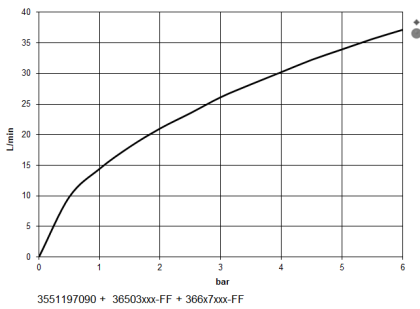

Required miscellaneous

xGRID Installation track 555 mm - 12 360 970 90

MEM Rainshower solution - Brushed Durabronz (23kt Gold)

MEM

ST 050 523 0782

ST 050 523 0782

mm [inches]

Flow rate chart