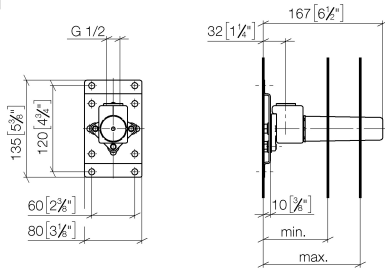

MEM Rainshower solution - Brushed Durabronz (23kt Gold)

MEM

ST 050 523 0782

ST 050 523 0782

mm [inches]

	min	max
CL_1	90 [3 1/2"]	163 [6 3/8"]
CL_2	68 [2 5/8"]	135 [5 3/8"]
Domicil	90 [3 1/2"]	163 [6 3/8"]
Gentle	90 [3 1/2"]	163 [6 3/8"]
IMO	90 [3 1/2"]	163 [6 3/8"]
Lissé	90 [3 1/2"]	163 [6 3/8"]
MEM	90 [3 1/2"]	163 [6 3/8"]
Symetrics	90 [3 1/2"]	163 [6 3/8"]
Vaia	90 [3 1/2"]	163 [6 3/8"]