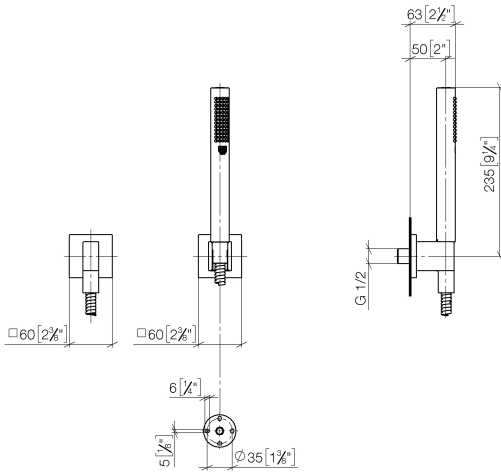

LGA_19935.

ST 050 523 0782

Trajectory diagram

ST 050 523 0782

Spare parts list

No.	Item Number	Name	Quantity used	Delivery time
1	04 30 31 024 01 90	fixing set	1	2
2	09 14 05 009 90	seal	1	2
3	09 17 97 053 90	holder	1	2
4	90 24 03 199 00 90	connection	1	2
5	90 31 20 087 00-28	plug	1	20
6	09 31 11 144 90	pin	2	2
7	09 17 01 185 20-28	spout	1	20
8	90 29 03 071 00 90	insert	1	2

mm [inches]

Flow rate chart

ST 050 523 0782

Spare parts list

No.	Item Number	Name	Quantity used	Delivery time
1	28 450 980-28	Wall elbow - Brushed Durabron (23kt Gold)	1	20
2	90 14 20 026 00 90	seal	1	2
3	28 050 980-28	Wall bracket - Brushed Durabron (23kt Gold)	1	20
4	90 30 02 072 00-28	Metal shower hose 1/2" x 3/8" x 1250 mm - Brushed Durabron (23kt Gold)	1	20
5	90 12 11 140 30-28	shower	1	20

ST 050 523 0782

- rosette 60 x 60 mm
- head part with cut-to-length spindle and sleeve

	Brushed Durabron (23kt Gold)	36 607 782-28
	Chrome	36 607 782-00
	Brushed Platinum	36 607 782-06
	Platinum	36 607 782-08
	Dark Chrome	36 607 782-19
	Brushed Champagne (22kt Gold)	36 607 782-46
	Champagne (22kt Gold)	36 607 782-47
	Brushed Chrome	36 607 782-93
	Brushed Dark Platinum	36 607 782-99