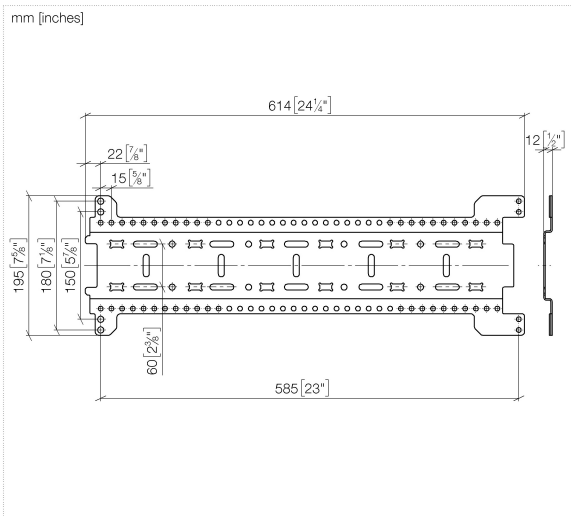

ST 050 523 0782