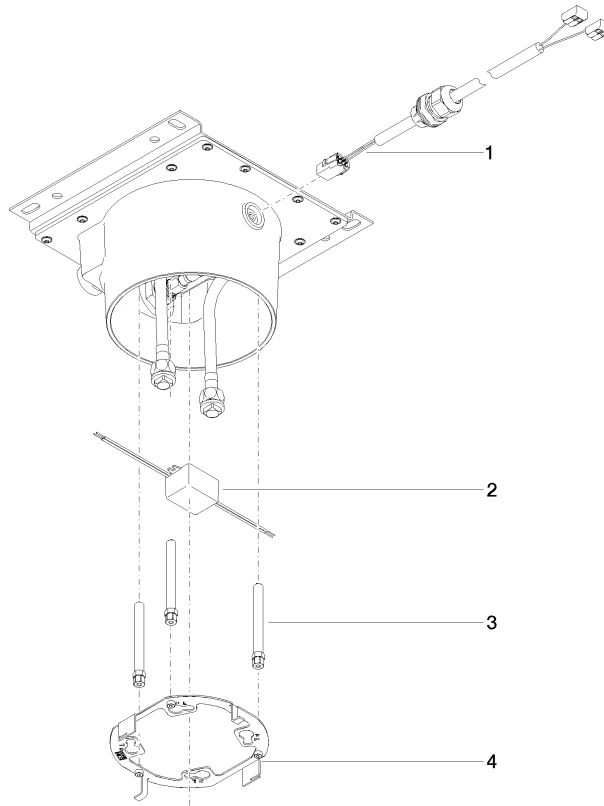

MEM Rainshower solution - Brushed Durabronz (23kt Gold)

MEM

ST 050 523 0782

ST 050 523 0782

- concealed rough parts
- 2x female thread 1/2" connections
- Supply pipe 7 m
- Input 100-240V AC 50-60Hz
- Output 350 mA SELV / Class II
- Provided by customer: Light switch
- For simultaneous control of the jet types, we recommend the xTool thermostat module
- Not suitable for use in a steam room.

ST 050 523 0782

mm [inches]

ST 050 523 0782

Spare parts list

No.	Item Number	Name	Quantity used	Delivery time
1	90 10 01 227 00 90	electronic accessories	1	2
2	90 10 01 257 00 90	electronic accessories	1	2
3	90 30 30 208 00 90	screw	1	2
4	90 17 20 239 00 90	flange	1	2

ST 050 523 0782

- red brass, lead-free
- female thread 1/2" connection
- 1x female thread 1/2" outlet
- dust cover
- anti-water packing
- soundproofing

For wall-mounted spouts and wall outlet elbows with 1/2" connection.