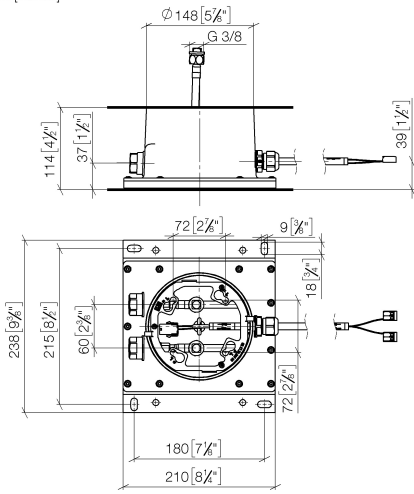

Individual components of this set

You need the following components for this set

	1x	35 042 970 90		1x	35 085 970 90
	1x	35 531 970 90		1x	35 607 970 90
	1x	12 380 970 90		1x	28 042 980-28 0050
	1x	13 425 979-28		1x	27 808 980-28 0050
	1x	36 503 780-28		4x	36 607 782-28

ST 050 523 0782

mm [inches]

ST 050 523 0782

Spare parts list

No.	Item Number	Name	Quantity used	Delivery time
1	90 10 01 227 00 90	electronic accessories	1	2
2	90 10 01 257 00 90	electronic accessories	1	2
3	90 30 30 208 00 90	screw	1	2
4	90 17 20 239 00 90	flange	1	2