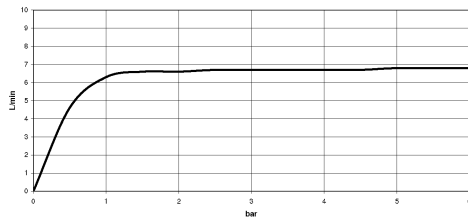

MEM Rainshower solution - Brushed Durabronz (23kt Gold)

MEM

ST 050 523 0782

ST 050 523 0782

Flow rate chart

Spare parts list

No.	Item Number	Name	Quantity used	Delivery time
1	90 17 20 263 00 90	fixing set	1	2
2	90 24 03 309 02 90	connection	2	2
3	90 10 01 225 00 90	electronic accessories	1	2