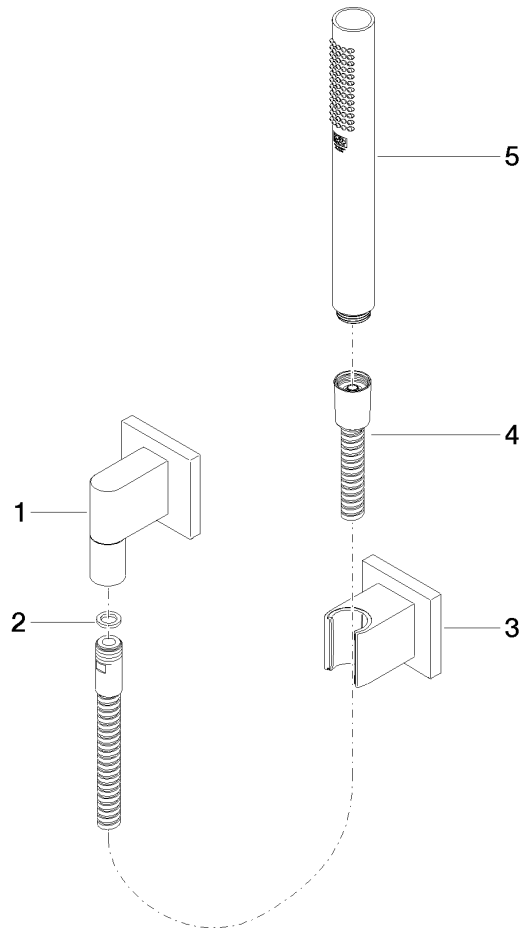

LGA_19935.

ST 050 523 0782

Trajectory diagram

ST 050 523 0782

Spare parts list

No.	Item Number	Name	Quantity used	Delivery time
1	04 30 31 024 01 90	fixing set	1	2
2	09 14 05 009 90	seal	1	2
3	09 17 97 053 90	holder	1	2
4	90 24 03 199 00 90	connection	1	2
5	90 31 20 087 00-28	plug	1	20
6	09 31 11 144 90	pin	2	2
7	09 17 01 185 20-28	spout	1	20
8	90 29 03 071 00 90	insert	1	2

Recommended miscellaneous

Concealed wall elbow -

35 085 970 90

- max. recess depth 163 mm
- min. recess depth 90 mm

MEM Rainshower solution - Brushed Durabronz (23kt Gold)

MEM

ST 050 523 0782

ST 050 523 0782

mm [inches]

Flow rate chart

ST 050 523 0782

Spare parts list

No.	Item Number	Name	Quantity used	Delivery time
1	28 450 980-28	Wall elbow - Brushed Durabron (23kt Gold)	1	20
2	90 14 20 026 00 90	seal	1	2
3	28 050 980-28	Wall bracket - Brushed Durabron (23kt Gold)	1	20
4	90 30 02 072 00-28	Metal shower hose 1/2" x 3/8" x 1250 mm - Brushed Durabron (23kt Gold)	1	20
5	90 12 11 140 30-28	shower	1	20

ST 050 523 0782

- rosette 60 x 60 mm
- head part with cut-to-length spindle and sleeve

	Brushed Durabron (23kt Gold)	36 607 782-28
	Chrome	36 607 782-00
	Brushed Platinum	36 607 782-06
	Platinum	36 607 782-08
	Dark Chrome	36 607 782-19
	Brushed Champagne (22kt Gold)	36 607 782-46
	Champagne (22kt Gold)	36 607 782-47
	Brushed Chrome	36 607 782-93
	Brushed Dark Platinum	36 607 782-99