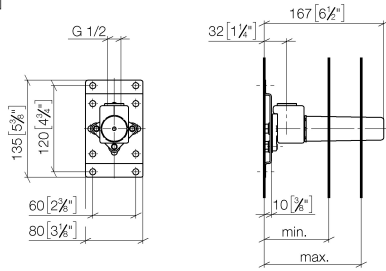

For wall-mounted spouts and wall outlet elbows with 1/2" connection.

Rainshower solution

ST 050 523 0782

mm [inches]

	min	max
CL_1	90 [3 1/2"]	163 [6 3/8"]
CL_2	68 [2 5/8"]	135 [5 3/8"]
Domicil	90 [3 1/2"]	163 [6 3/8"]
Gentle	90 [3 1/2"]	163 [6 3/8"]
IMO	90 [3 1/2"]	163 [6 3/8"]
Lissé	90 [3 1/2"]	163 [6 3/8"]
MEM	90 [3 1/2"]	163 [6 3/8"]
Symetrics	90 [3 1/2"]	163 [6 3/8"]
Vaia	90 [3 1/2"]	163 [6 3/8"]