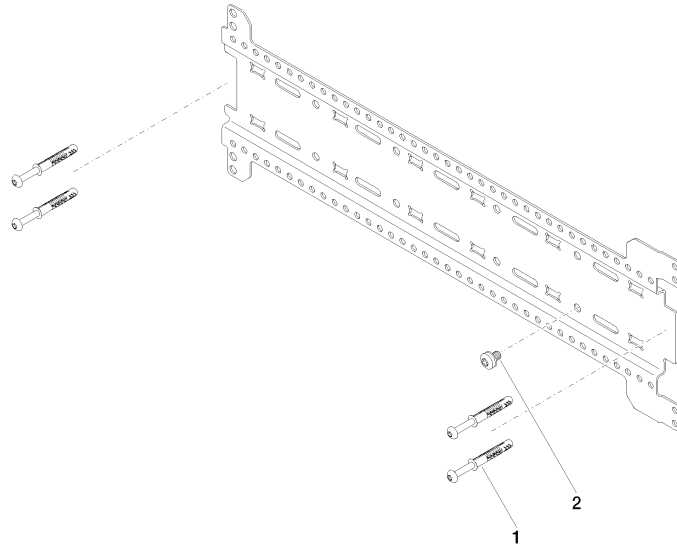

Rainshower solution

ST 050 523 0782

- width 555mm
- height 135 mm
- depth 12 mm
- retaining screws and plugs

This set contains 3 xGRID installation tracks and includes fixing material

More about the xGRID installation track can be found in the Shower Book brochure

Rainshower solution

ST 050 523 0782

Rainshower solution

ST 050 523 0782

Rainshower solution

ST 050 523 0782

Spare parts list

No.	Item Number	Name	Quantity used	Delivery time
1	04 30 31 054 00 90	fixing set	6	2
2	04 30 30 212 00 90	fixing set	3	60