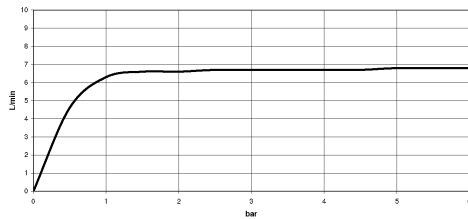

Rainshower solution

ST 050 523 0782

Rainshower solution

ST 050 523 0782

Flow rate chart

Spare parts list

No.	Item Number	Name	Quantity used	Delivery time
1	90 17 20 263 00 90	fixing set	1	2
2	90 24 03 309 02 90	connection	2	2
3	90 10 01 225 00 90	electronic accessories	1	2