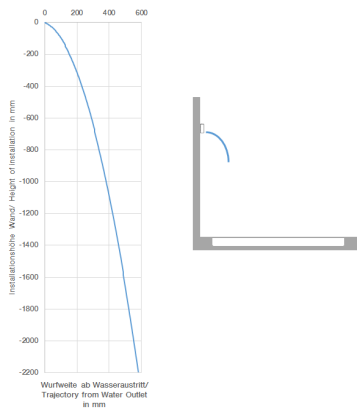

Rainshower solution

ST 050 523 0782

Trajectory diagram