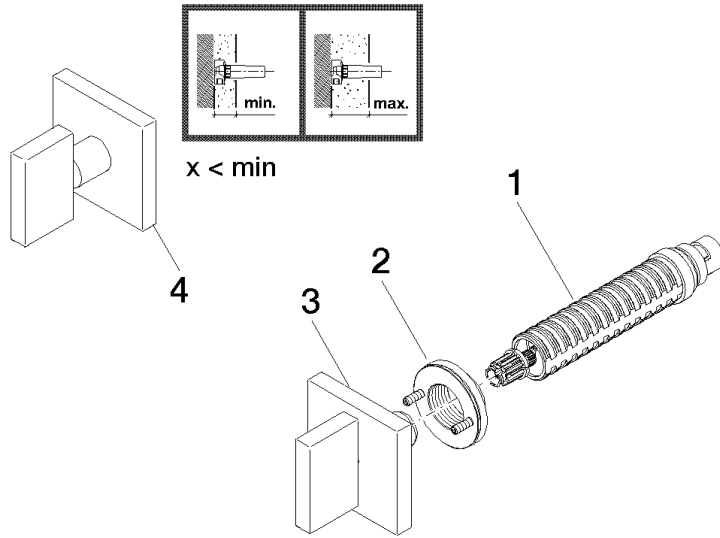

Rainshower solution

ST 050 523 0782

Spare parts list

No.	Item Number	Name	Quantity used	Delivery time
1	90 90 03 143 00 90	top	1	2
2	90 21 02 108 00 90	disc	1	2
3	90 20 78 002 02-46	handle	1	30
4	90 20 78 002 01-46	handle	1	-

Spare part can no longer be ordered, please order the replacement item