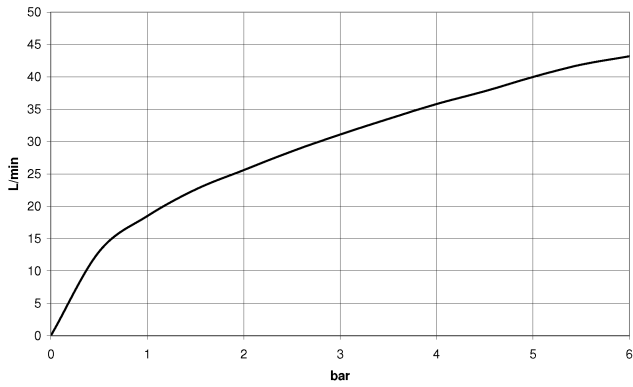

Flow rate chart

Certificates

DVGW_DW-
6501DN0116.

WRAS_2010066.