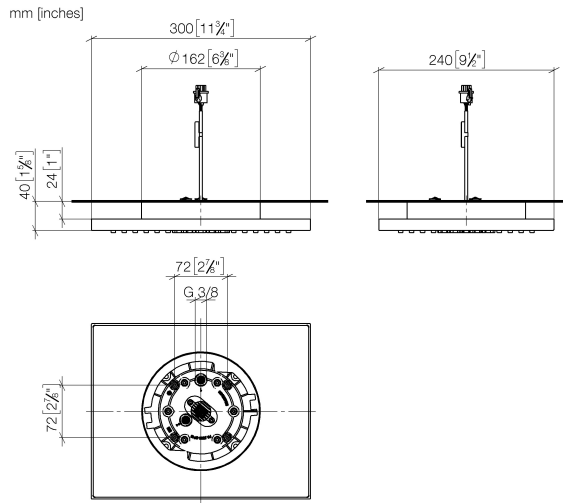

Rainshower solution

ST 050 523 0782

- width 555mm
- height 135 mm
- depth 12 mm
- retaining screws and plugs

This set contains 3 xGRID installation tracks and includes fixing material

More about the xGRID installation track can be found in the Shower Book brochure

Rainshower solution

ST 050 523 0782

Rainshower solution

ST 050 523 0782

Required miscellaneous

Concealed ceiling installation box for surface-mounted ceiling installation with light - 35 042 970 90

- min. recess depth 90 mm
- max. recess depth 115 mm
- 2x female thread 1/2" connections
- Input 100-240V AC 50-60Hz
- concealed rough parts
- Output 350 mA SELV / Class II
- Provided by customer: Light switch

Rainshower solution

ST 050 523 0782

Rainshower solution

ST 050 523 0782

Flow rate chart

Spare parts list

No.	Item Number	Name	Quantity used	Delivery time
1	90 17 20 263 00 90	fixing set	1	2
2	90 24 03 309 02 90	connection	2	2
3	90 10 01 225 00 90	electronic accessories	1	2