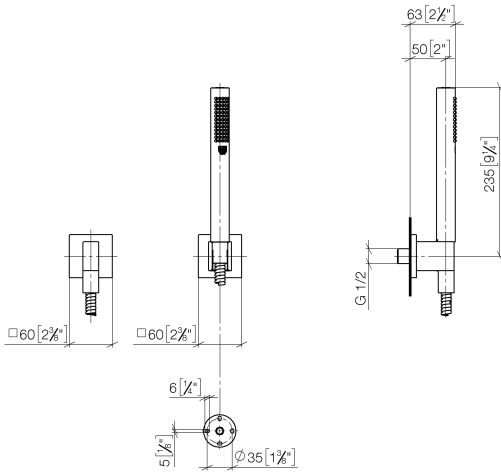

Recommended miscellaneous

Concealed wall elbow -

35 085 970 90

- max. recess depth 163 mm
- min. recess depth 90 mm

Rainshower solution

ST 050 523 0782

Rainshower solution

ST 050 523 0782

mm [inches]

Flow rate chart

Rainshower solution

ST 050 523 0782

Fits: IMO, LULU, MEM, CL.1, CYO

- rain shower 300 x 240mm
- PURE RAIN, max. flow rate 6.8 l/min (at 3 bar)
- PURIFY RAIN, max. flow rate 6.8 l/min (at 3 bar)
- Distance to ceiling from bottom edge of shower 40 mm
- with anti-scale system
- central LED Spot 3000 K
- Provided by customer: Light switch
- For simultaneous control of the jet types, we recommend the xTool thermostat module
- Not suitable for use in a steam room.