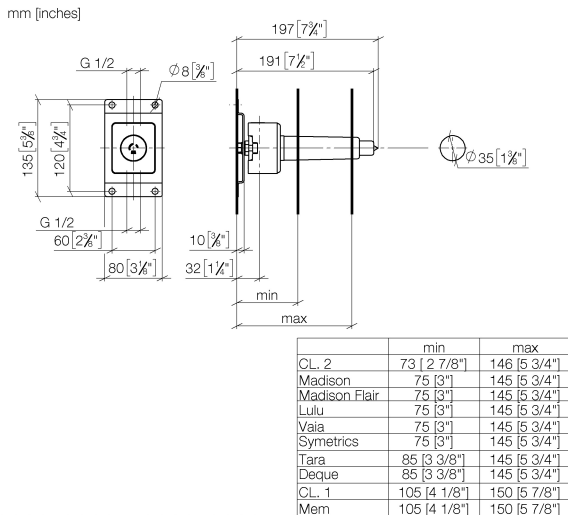

Rainshower solution

ST 050 523 0782