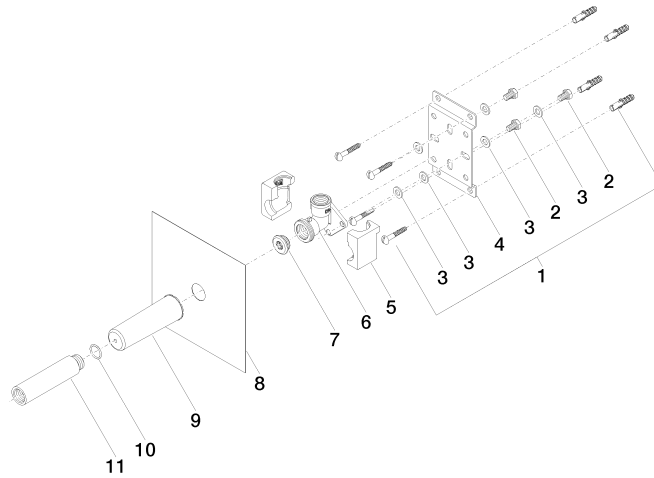

For wall-mounted spouts and wall outlet elbows with 1/2" connection.

Rainshower solution

ST 050 523 0782

mm [inches]

	min	max
CL_1	90 [3 1/2"]	163 [6 3/8"]
CL_2	68 [2 5/8"]	135 [5 3/8"]
Domicil	90 [3 1/2"]	163 [6 3/8"]
Gentle	90 [3 1/2"]	163 [6 3/8"]
IMO	90 [3 1/2"]	163 [6 3/8"]
Lissé	90 [3 1/2"]	163 [6 3/8"]
MEM	90 [3 1/2"]	163 [6 3/8"]
Symetrics	90 [3 1/2"]	163 [6 3/8"]
Vaia	90 [3 1/2"]	163 [6 3/8"]

Certificates

WRAS_1904021. LGA_29336.

Rainshower solution

ST 050 523 0782

Spare parts list

No.	Item Number	Name	Quantity used	Delivery time
1	04 30 31 024 01 90	fixing set	2	2
2	09 30 30 152 90	screw	3	2
3	09 30 11 139 90	disc	6	2
4	09 17 20 094 90	holder	1	2
5	09 11 11 036 90	accessories	1	2
6	09 11 03 041 10 90	connection	1	2
7	04 31 20 006 00 90	plug	1	2
8	04 14 03 072 01 90	gasket kit	1	2
9	09 21 02 102 90	cap	1	2
10	90 14 10 010 00 90	seal	1	2
11	09 24 03 169 10 90	adaptor	1	2