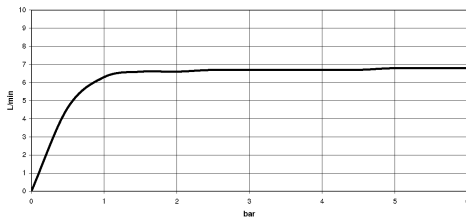

mm [inches]

Flow rate chart

Rainshower solution

ST 050 523 0782

Fits: IMO, LULU, MEM, CL.1, CYO

- rain shower 300 x 240mm
- PURE RAIN, max. flow rate 6.8 l/min (at 3 bar)
- PURIFY RAIN, max. flow rate 6.8 l/min (at 3 bar)
- Distance to ceiling from bottom edge of shower 40 mm
- with anti-scale system
- central LED Spot 3000 K
- Provided by customer: Light switch
- For simultaneous control of the jet types, we recommend the xTool thermostat module
- Not suitable for use in a steam room.