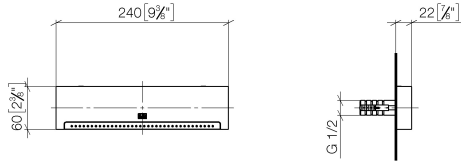

Rainshower solution

ST 050 523 0782

mm [inches]