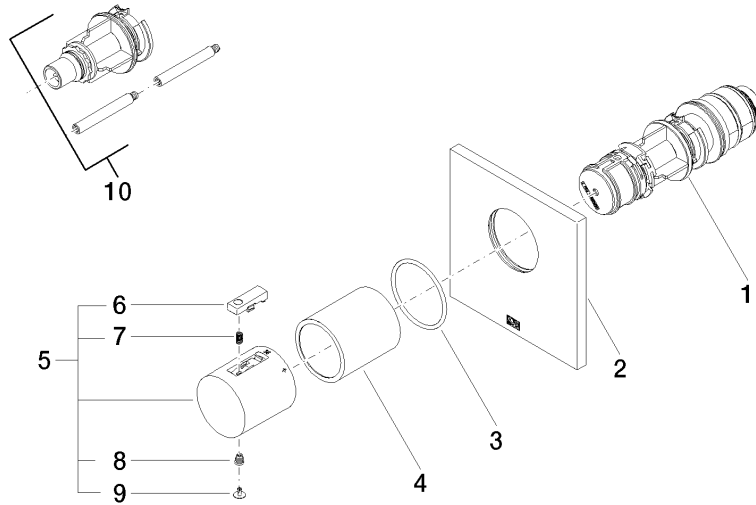

Rainshower solution

ST 050 523 0782

- rosette 60 x 60 mm
- head part with cut-to-length spindle and sleeve

	Brushed Champagne (22kt Gold)	36 607 782-46
	Chrome	36 607 782-00
	Brushed Platinum	36 607 782-06
	Platinum	36 607 782-08
	Dark Chrome	36 607 782-19
	Brushed Durabronze (23kt Gold)	36 607 782-28
	Champagne (22kt Gold)	36 607 782-47
	Brushed Chrome	36 607 782-93
	Brushed Dark Platinum	36 607 782-99