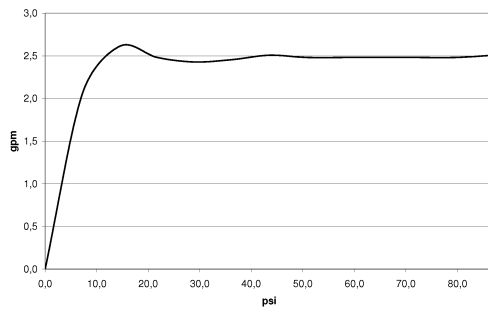

35 085 970 90

Rainshower solution

ST 050 523 0782

Rainshower solution

ST 050 523 0782

mm [inches]

Flow rate chart

Certificates