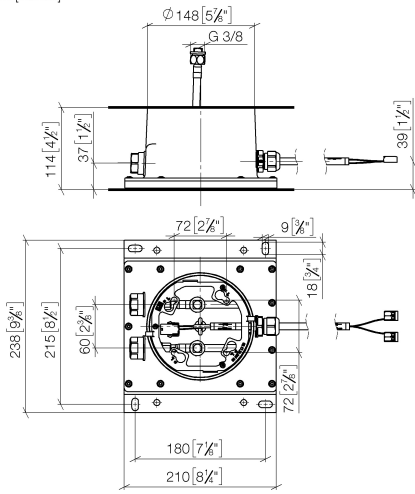

Rainshower solution

ST 050 523 0782

mm [inches]