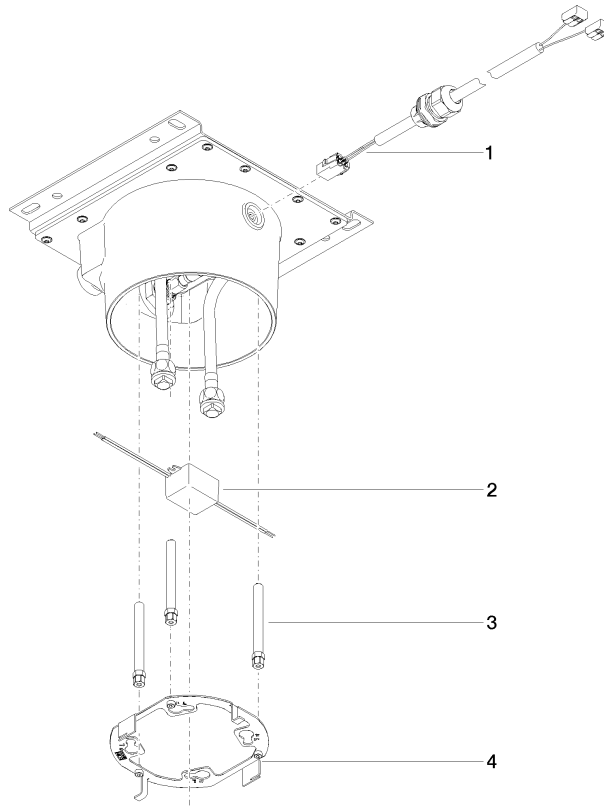

Rainshower solution

ST 050 523 0782

Rainshower solution

ST 050 523 0782

mm [inches]

Rainshower solution

ST 050 523 0782

Spare parts list

Rainshower solution

ST 050 523 0782

- width 555mm
- height 135 mm
- depth 12 mm
- retaining screws and plugs

This set contains 3 xGRID installation tracks and includes fixing material

More about the xGRID installation track can be found in the Shower Book brochure