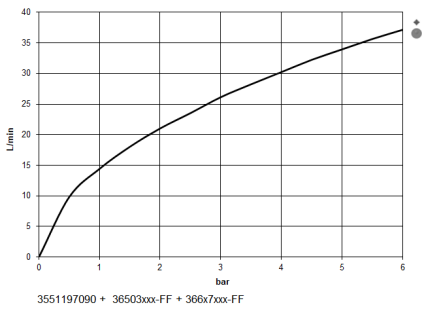

Required miscellaneous

xGRID Installation track 555 mm - 12 360 970 90

Rainshower solution

ST 050 523 0782

Rainshower solution

ST 050 523 0782

mm [inches]

Flow rate chart