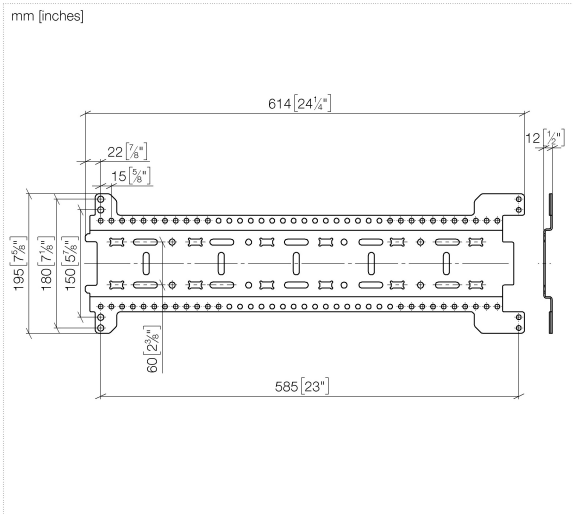

Rainshower solution

ST 050 523 0782