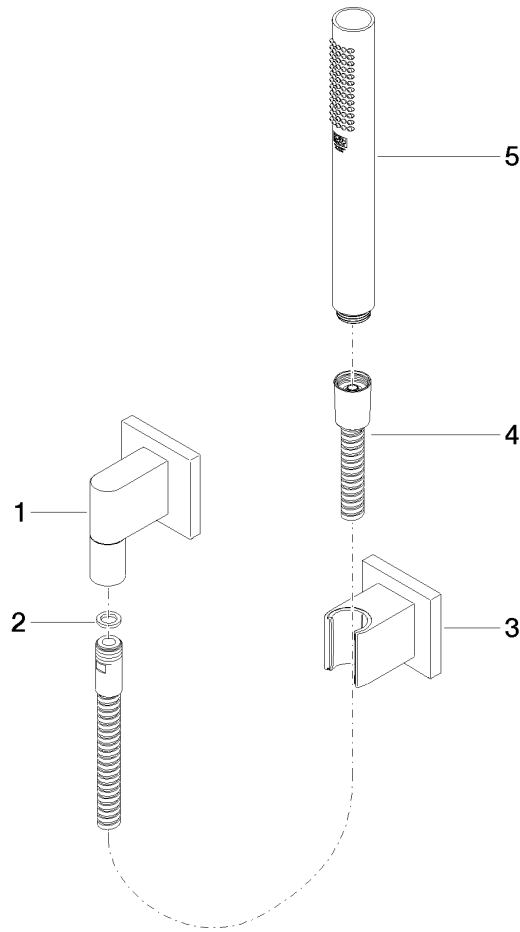

mm [inches]

Flow rate chart

Rainshower solution

ST 050 523 0782

Fits: IMO, LULU, MEM, CL.1, CYO

- rain shower 300 x 240mm
- PURE RAIN, max. flow rate 6.8 l/min (at 3 bar)
- PURIFY RAIN, max. flow rate 6.8 l/min (at 3 bar)
- Distance to ceiling from bottom edge of shower 40 mm
- with anti-scale system
- central LED Spot 3000 K
- Provided by customer: Light switch
- For simultaneous control of the jet types, we recommend the xTool thermostat module
- Not suitable for use in a steam room.