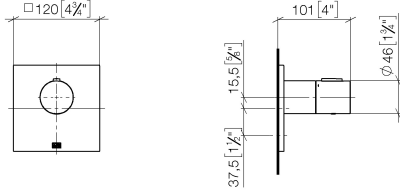

Rainshower solution

ST 050 523 0782

- width 555mm
- height 135 mm
- depth 12 mm
- retaining screws and plugs

This set contains 3 xGRID installation tracks and includes fixing material

More about the xGRID installation track can be found in the Shower Book brochure

Required miscellaneous

xGRID Installation track 555 mm - 12 360 970 90

Rainshower solution

ST 050 523 0782

Rainshower solution

ST 050 523 0782

mm [inches]

Flow rate chart