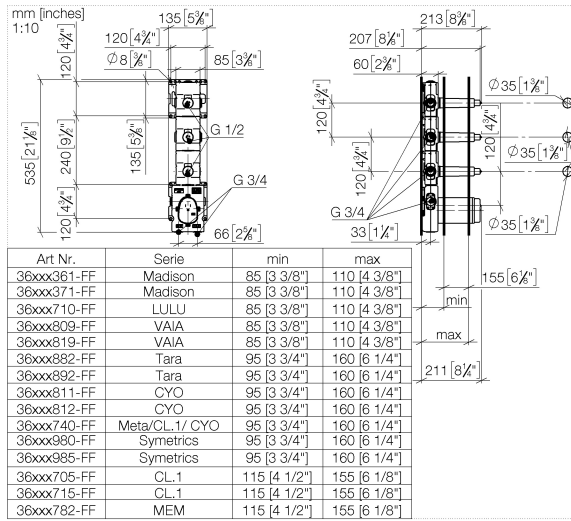

12 340 970 90

Required miscellaneous

xGRID Installation track 555 mm - 12 360 970 90

Rainshower solution

ST 050 523 0782

Rainshower solution

ST 050 523 0782

Certificates