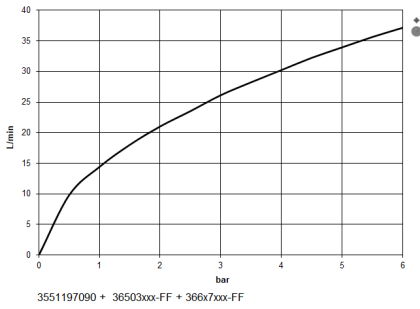

Required miscellaneous

xGRID Installation track 555 mm - 12 360 970 90

Rainshower solution - Chrome

ST 050 523 4811

Rainshower solution - Chrome

ST 050 523 4811

mm [inches]

Flow rate chart