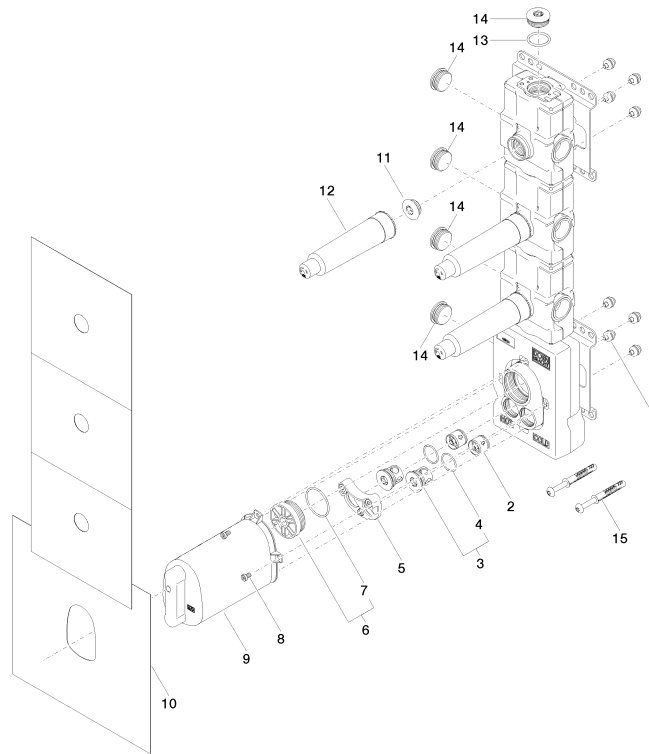

Rainshower solution - Chrome

ST 050 523 4811

Spare parts list

No.	Item Number	Name	Quantity used	Delivery time
1	90 23 01 091 00 90	set	8	2
2	90 23 01 045 00 90	back-flow preventer	2	2
3	04 21 34 077 00 90	nipple	2	2
4	09 14 10 098 90	seal	2	2
5	90 12 12 218 00 90	base	1	2
6	04 31 20 100 00 90	plug	1	2
7	09 14 10 111 90	seal	1	2
8	09 30 30 112 90	screw	4	2
9	04 21 02 174 01 90	cap	1	2
10	04 14 03 073 07 90	gasket kit	1	2
11	04 31 20 006 00 90	plug	3	2
12	09 21 02 173 90	cap	3	2
13	09 14 10 009 90	seal	1	2
14	09 31 20 003 90	plug	5	2
15	04 30 31 054 00 90	fixing set	2	2