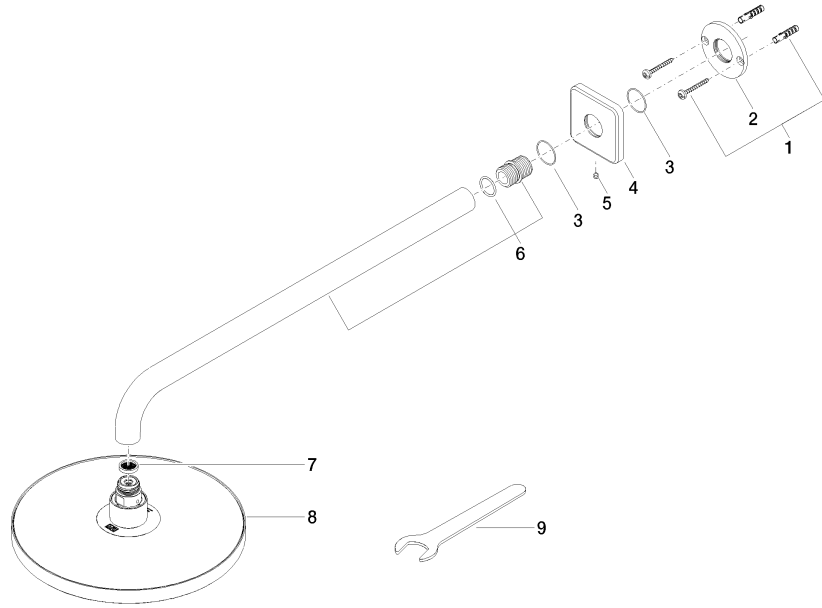

Rainshower solution - Chrome

ST 050 523 4811

- width 555mm
- height 135 mm
- depth 12 mm
- retaining screws and plugs

This set contains 3 xGRID installation tracks and includes fixing material

More about the xGRID installation track can be found in the Shower Book brochure

Rainshower solution - Chrome

ST 050 523 4811

Rainshower solution - Chrome

ST 050 523 4811

mm [inches]

Flow rate chart

Rainshower solution - Chrome

ST 050 523 4811

Spare parts list

No.	Item Number	Name	Quantity used	Delivery time
1	04 30 31 032 00 90	fixing set	1	2
2	09 17 20 120 90	holder	1	2
3	09 14 10 150 90	seal	2	2
4	09 27 67 015-00	rosette	1	10
5	90 31 11 038 00 90	pin	1	2
6	90 11 03 070 00-00	pipe	1	10
7	09 23 01 075 90	insert	1	2
8	90 12 05 092 00-00	90120509200-00	1	-
Spare part can no longer be ordered, please order the replacement item				
9	90 30 09 069 00 90	key	1	2