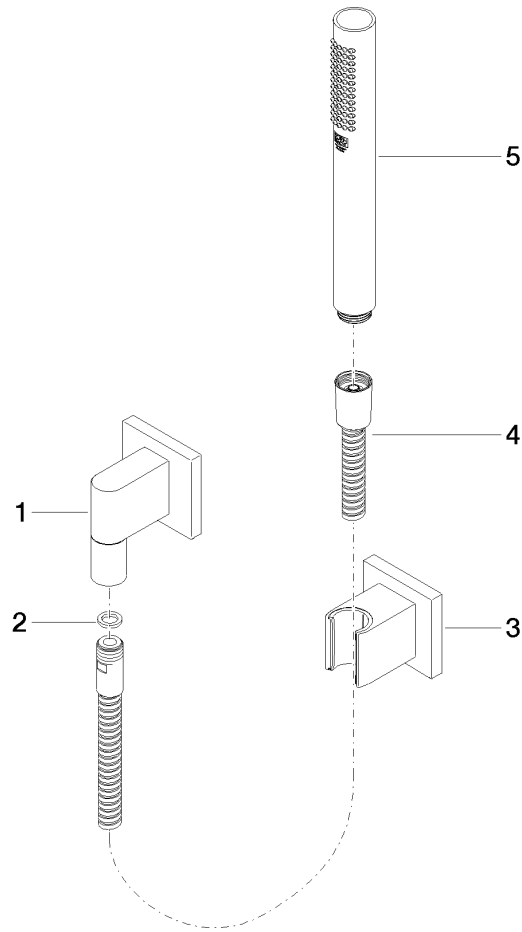

Rainshower solution - Chrome

ST 050 523 4811

- width 555mm
- height 135 mm
- depth 12 mm
- retaining screws and plugs

This set contains 3 xGRID installation tracks and includes fixing material

More about the xGRID installation track can be found in the Shower Book brochure

Spare parts list

No.	Item Number	Name	Quantity used	Delivery time
1	04 30 31 032 00 90	fixing set	1	2
2	09 17 20 120 90	holder	1	2
3	09 14 10 150 90	seal	2	2
4	09 27 67 015-00	rosette	1	10
5	90 31 11 038 00 90	pin	1	2
6	90 11 03 070 00-00	pipe	1	10
7	09 23 01 075 90	insert	1	2
8	90 12 05 092 00-00	90120509200-00	1	-
Spare part can no longer be ordered, please order the replacement item				
9	90 30 09 069 00 90	key	1	2

Recommended miscellaneous

Concealed wall elbow -

35 085 970 90

- max. recess depth 163 mm
- min. recess depth 90 mm

Rainshower solution - Chrome

ST 050 523 4811

Rainshower solution - Chrome

ST 050 523 4811

mm [inches]

Flow rate chart

Rainshower solution - Chrome

ST 050 523 4811

Spare parts list

No.	Item Number	Name	Quantity used	Delivery time
1	28 450 980-00	Wall elbow - Chrome	1	10
2	90 14 20 026 00 90	seal	1	2
3	28 050 980-00	Wall bracket - Chrome	1	10
4	90 30 02 072 00-00	Metal shower hose 1/2" x 3/8" x 1250 mm - Chrome	1	10
5	90 12 11 140 30-00	shower	1	10