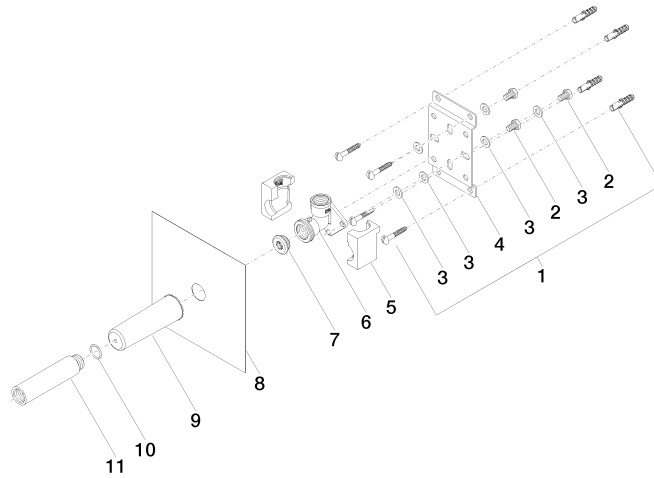

For wall-mounted spouts and wall outlet elbows with 1/2" connection.

Rainshower solution - Chrome

ST 050 523 4811

mm [inches]

	min	max
CL_1	90 [3 1/2"]	163 [6 3/8"]
CL_2	68 [2 5/8"]	135 [5 3/8"]
Domicil	90 [3 1/2"]	163 [6 3/8"]
Gentle	90 [3 1/2"]	163 [6 3/8"]
IMO	90 [3 1/2"]	163 [6 3/8"]
Lissé	90 [3 1/2"]	163 [6 3/8"]
MEM	90 [3 1/2"]	163 [6 3/8"]
Symetrics	90 [3 1/2"]	163 [6 3/8"]
Vaia	90 [3 1/2"]	163 [6 3/8"]

Certificates

WRAS_1904021. LGA_29336.

Rainshower solution - Chrome

ST 050 523 4811

Spare parts list

No.	Item Number	Name	Quantity used	Delivery time
1	04 30 31 024 01 90	fixing set	2	2
2	09 30 30 152 90	screw	3	2
3	09 30 11 139 90	disc	6	2
4	09 17 20 094 90	holder	1	2
5	09 11 11 036 90	accessories	1	2
6	09 11 03 041 10 90	connection	1	2
7	04 31 20 006 00 90	plug	1	2
8	04 14 03 072 01 90	gasket kit	1	2
9	09 21 02 102 90	cap	1	2
10	90 14 10 010 00 90	seal	1	2
11	09 24 03 169 10 90	adaptor	1	2