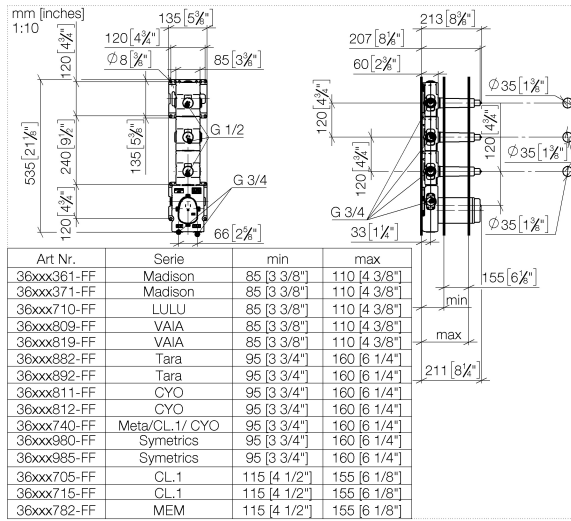

12 340 970 90

Required miscellaneous

xGRID Installation track 555 mm - 12 360 970 90

Rainshower solution - Chrome

ST 050 523 4811

Rainshower solution - Chrome

ST 050 523 4811

Certificates

Rainshower solution - Chrome

ST 050 523 4811

- width 555mm
- height 135 mm
- depth 12 mm
- retaining screws and plugs

This set contains 3 xGRID installation tracks and includes fixing material

More about the xGRID installation track can be found in the Shower Book brochure