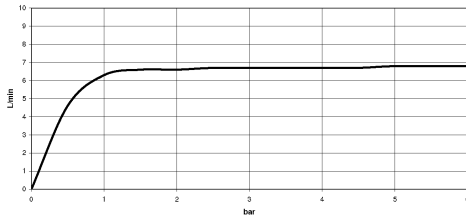

Rainshower solution - Chrome

ST 050 523 4811

mm [inches]

Flow rate chart