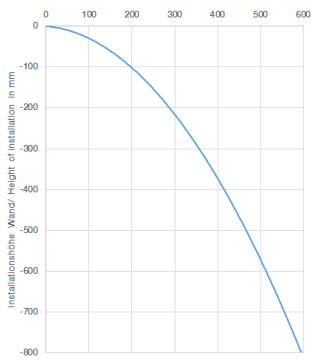

Rainshower solution - Chrome

ST 050 523 4811

Trajectory diagram