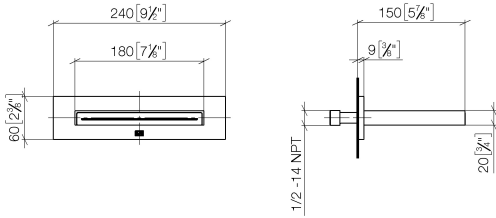

Rainshower solution - Chrome

ST 050 523 4811

mm [inches]