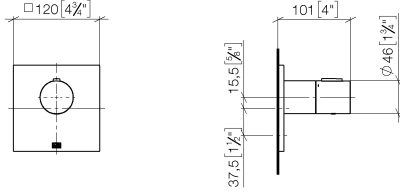

Rainshower solution - Chrome

ST 050 523 4811

- width 555mm
- height 135 mm
- depth 12 mm
- retaining screws and plugs

This set contains 3 xGRID installation tracks and includes fixing material

More about the xGRID installation track can be found in the Shower Book brochure

Required miscellaneous

xGRID Installation track 555 mm - 12 360 970 90

Rainshower solution - Chrome

ST 050 523 4811

Rainshower solution - Chrome

ST 050 523 4811

mm [inches]

Flow rate chart