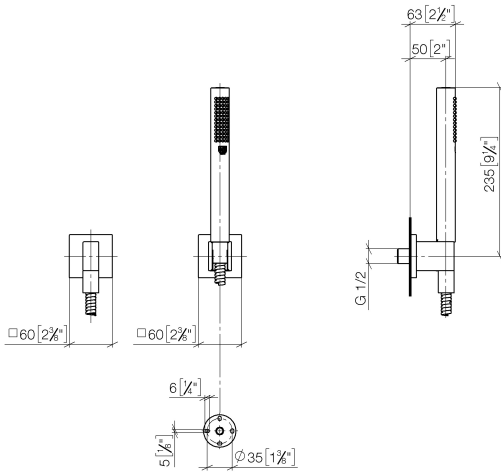

For wall-mounted spouts and wall outlet elbows with 1/2" connection.

Rainshower solution - Chrome

ST 050 523 4811

mm [inches]

	min	max
CL_1	90 [3 1/2"]	163 [6 3/8"]
CL_2	68 [2 5/8"]	135 [5 3/8"]
Domicil	90 [3 1/2"]	163 [6 3/8"]
Gentle	90 [3 1/2"]	163 [6 3/8"]
IMO	90 [3 1/2"]	163 [6 3/8"]
Lissé	90 [3 1/2"]	163 [6 3/8"]
MEM	90 [3 1/2"]	163 [6 3/8"]
Symetrics	90 [3 1/2"]	163 [6 3/8"]
Vaia	90 [3 1/2"]	163 [6 3/8"]

Rainshower solution - Chrome

ST 050 523 4811

- width 555mm
- height 135 mm
- depth 12 mm
- retaining screws and plugs

This set contains 3 xGRID installation tracks and includes fixing material

More about the xGRID installation track can be found in the Shower Book brochure

Recommended miscellaneous

Concealed wall elbow -

35 085 970 90

- max. recess depth 163 mm
- min. recess depth 90 mm

Rainshower solution - Chrome

ST 050 523 4811

Rainshower solution - Chrome

ST 050 523 4811

mm [inches]

Flow rate chart

Rainshower solution - Chrome

ST 050 523 4811

Spare parts list

No.	Item Number	Name	Quantity used	Delivery time
1	28 450 980-00	Wall elbow - Chrome	1	10
2	90 14 20 026 00 90	seal	1	2
3	28 050 980-00	Wall bracket - Chrome	1	10
4	90 30 02 072 00-00	Metal shower hose 1/2" x 3/8" x 1250 mm - Chrome	1	10
5	90 12 11 140 30-00	shower	1	10