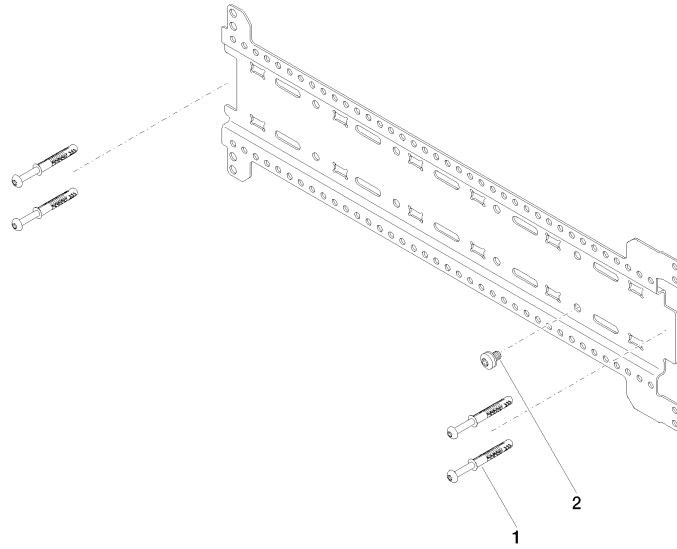

Rainshower solution - Chrome

ST 050 523 4811

- width 555mm
- height 135 mm
- depth 12 mm
- retaining screws and plugs

This set contains 3 xGRID installation tracks and includes fixing material

More about the xGRID installation track can be found in the Shower Book brochure

Rainshower solution - Chrome

ST 050 523 4811

Rainshower solution - Chrome

ST 050 523 4811

Rainshower solution - Chrome

ST 050 523 4811

Spare parts list

No.	Item Number	Name	Quantity used	Delivery time
1	04 30 31 054 00 90	fixing set	6	2
2	04 30 30 212 00 90	fixing set	3	60