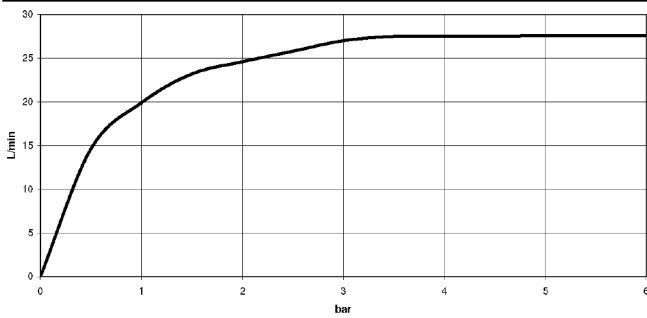

35 085 970 90

Rainshower solution - Chrome

ST 050 523 4811

Rainshower solution - Chrome

ST 050 523 4811

mm [inches]

Flow rate chart

Certificates