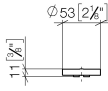

Rainshower solution - Chrome

ST 050 523 4811

mm [inches]