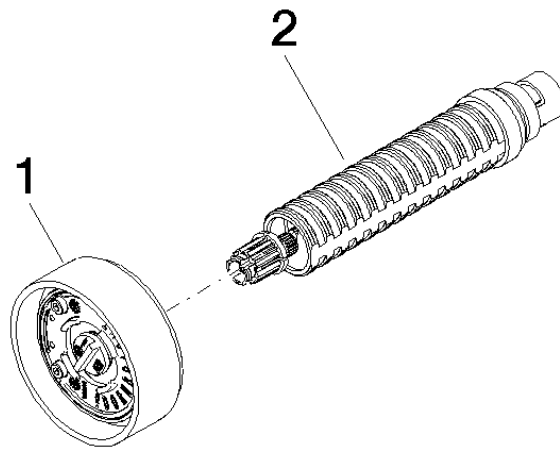

Rainshower solution - Chrome

ST 050 523 4811

Parts for other
finishes can be found
here: Brushed
Platinum

Spare parts list

No.	Item Number	Name	Quantity used	Delivery time
1	90 18 40 291 01-00	handle	1	10
2	90 90 03 172 01 90	top	1	2