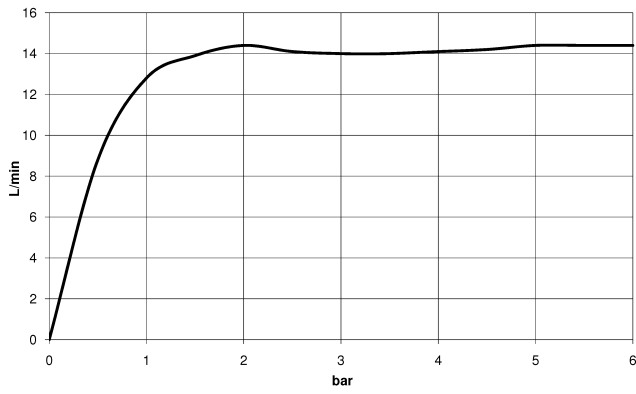

Rainshower solution - Chrome

ST 050 523 4811

Rainshower solution - Chrome

ST 050 523 4811

mm [inches]

Flow rate chart

Rainshower solution - Chrome

ST 050 523 4811