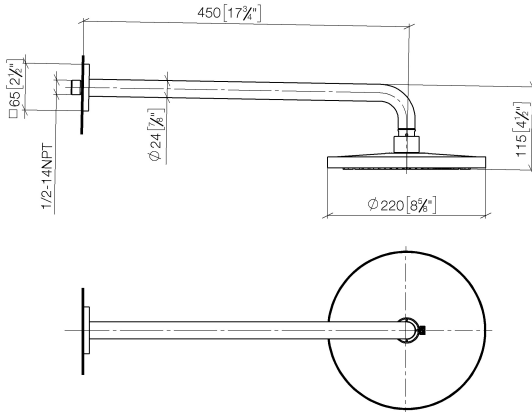

For wall-mounted spouts and wall outlet elbows with 1/2" connection.

Rainshower solution - Chrome

ST 050 523 4811

mm [inches]

	min	max
CL_1	90 [3 1/2"]	163 [6 3/8"]
CL_2	68 [2 5/8"]	135 [5 3/8"]
Domicil	90 [3 1/2"]	163 [6 3/8"]
Gentle	90 [3 1/2"]	163 [6 3/8"]
IMO	90 [3 1/2"]	163 [6 3/8"]
Lissé	90 [3 1/2"]	163 [6 3/8"]
MEM	90 [3 1/2"]	163 [6 3/8"]
Symetrics	90 [3 1/2"]	163 [6 3/8"]
Vaia	90 [3 1/2"]	163 [6 3/8"]

Rainshower solution - Chrome

ST 050 523 4811

- width 555mm
- height 135 mm
- depth 12 mm
- retaining screws and plugs

This set contains 3 xGRID installation tracks and includes fixing material

More about the xGRID installation track can be found in the Shower Book brochure

Rainshower solution - Chrome

ST 050 523 4811

Rainshower solution - Chrome

ST 050 523 4811

Recommended miscellaneous

Concealed wall elbow -

- max. recess depth 163 mm
- min. recess depth 90 mm

35 085 970 90

Rainshower solution - Chrome

ST 050 523 4811

Rainshower solution - Chrome

ST 050 523 4811

mm [inches]

Flow rate chart

Rainshower solution - Chrome

ST 050 523 4811