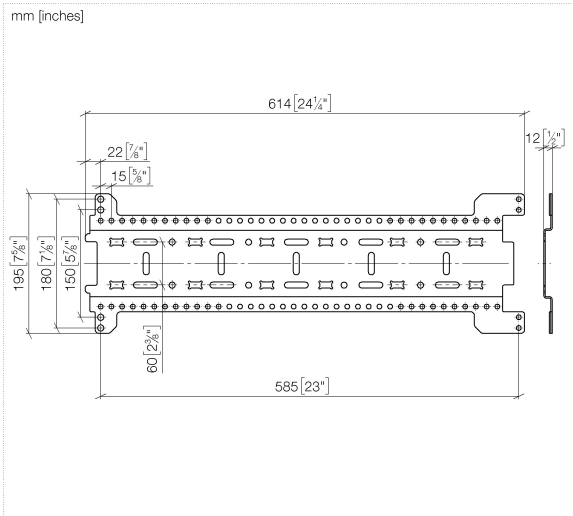

Rainshower solution - Chrome

ST 050 523 4811