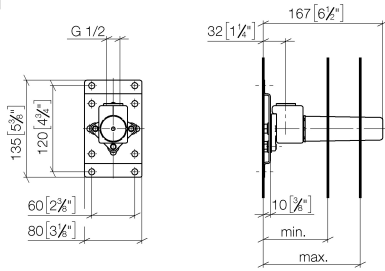

For wall-mounted spouts and wall outlet elbows with 1/2" connection.

Rainshower solution - Chrome

ST 050 523 4811

mm [inches]

	min	max
CL_1	90 [3 1/2"]	163 [6 3/8"]
CL_2	68 [2 5/8"]	135 [5 3/8"]
Domicil	90 [3 1/2"]	163 [6 3/8"]
Gentle	90 [3 1/2"]	163 [6 3/8"]
IMO	90 [3 1/2"]	163 [6 3/8"]
Lissé	90 [3 1/2"]	163 [6 3/8"]
MEM	90 [3 1/2"]	163 [6 3/8"]
Symetrics	90 [3 1/2"]	163 [6 3/8"]
Vaia	90 [3 1/2"]	163 [6 3/8"]