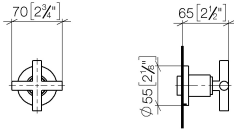

Rainshower solution

ST 050 527 8892

mm [inches]

Certificates

DVGW_DW-
6501DN0116.

WRAS_2011026.

IAPMO_4976 (1).

LGA_29931.

WRAS_2010066.

DVGW_DW-
6512DN0706.

LGA_29932.