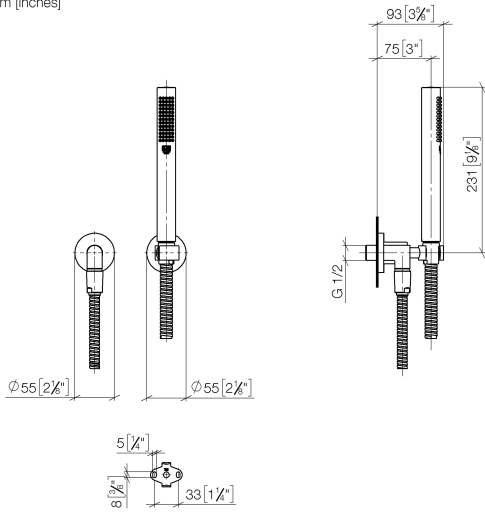

For wall-mounted spouts and wall outlet elbows with 1/2" connection.

Rainshower solution

ST 050 527 8892

mm [inches]

	min	max
CL_1	90 [3 1/2"]	163 [6 3/8"]
CL_2	68 [2 5/8"]	135 [5 3/8"]
Domicil	90 [3 1/2"]	163 [6 3/8"]
Gentle	90 [3 1/2"]	163 [6 3/8"]
IMO	90 [3 1/2"]	163 [6 3/8"]
Lissé	90 [3 1/2"]	163 [6 3/8"]
MEM	90 [3 1/2"]	163 [6 3/8"]
Symetrics	90 [3 1/2"]	163 [6 3/8"]
Vaia	90 [3 1/2"]	163 [6 3/8"]

Rainshower solution

ST 050 527 8892

- width 555mm
- height 135 mm
- depth 12 mm
- retaining screws and plugs

This set contains 3 xGRID installation tracks and includes fixing material

More about the xGRID installation track can be found in the Shower Book brochure

Recommended miscellaneous

Concealed wall elbow -

- max. recess depth 163 mm
- min. recess depth 90 mm

35 085 970 90

Rainshower solution

ST 050 527 8892

Rainshower solution

ST 050 527 8892

mm [inches]

Flow rate chart

Rainshower solution

ST 050 527 8892

Spare parts list

No.	Item Number	Name	Quantity used	Delivery time
1	28 450 892-99	connection	1	-
Spare part can no longer be ordered, please order the replacement item				
2	28 104 970-99	Metal shower hose 1/2" x 1/2" x 1250 mm - Brushed Dark Platinum	1	2
3	28 050 892-99	TARA Wall bracket - Brushed Dark Platinum	1	30
4	90 12 11 140 30-99	shower	1	30