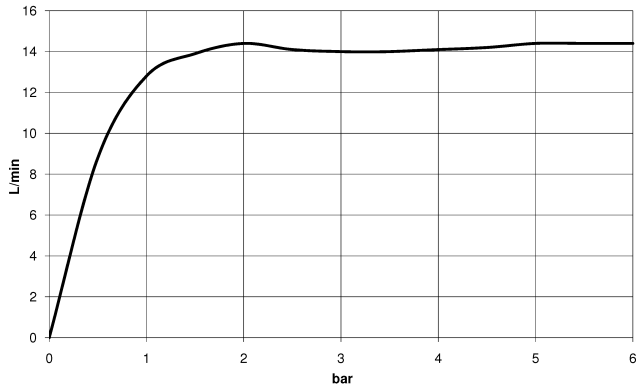

Rainshower solution

ST 050 527 8892

Rainshower solution

ST 050 527 8892

mm [inches]

Flow rate chart

Rainshower solution

ST 050 527 8892