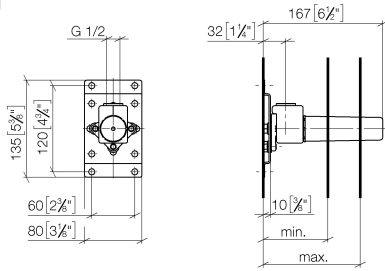

For wall-mounted spouts and wall outlet elbows with 1/2" connection.

Rainshower solution

ST 050 527 8892

mm [inches]

	min	max
CL_1	90 [3 1/2"]	163 [6 3/8"]
CL_2	68 [2 5/8"]	135 [5 3/8"]
Domicil	90 [3 1/2"]	163 [6 3/8"]
Gentle	90 [3 1/2"]	163 [6 3/8"]
IMO	90 [3 1/2"]	163 [6 3/8"]
Lissé	90 [3 1/2"]	163 [6 3/8"]
MEM	90 [3 1/2"]	163 [6 3/8"]
Symetrics	90 [3 1/2"]	163 [6 3/8"]
Vaia	90 [3 1/2"]	163 [6 3/8"]

Rainshower solution

ST 050 527 8892

- width 555mm
- height 135 mm
- depth 12 mm
- retaining screws and plugs

This set contains 3 xGRID installation tracks and includes fixing material

More about the xGRID installation track can be found in the Shower Book brochure