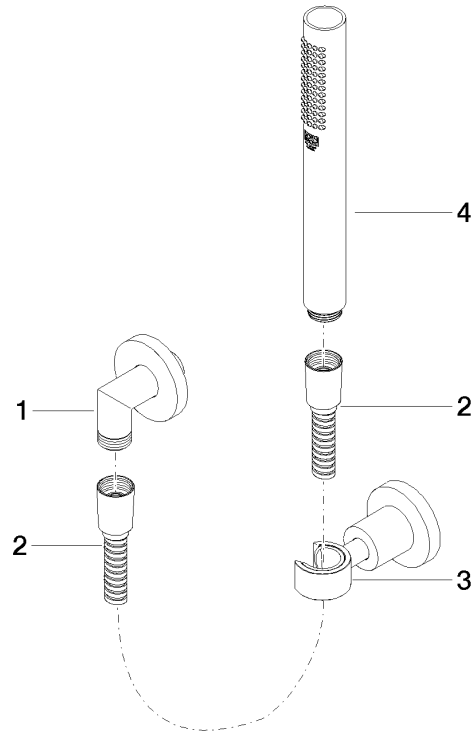

Recommended miscellaneous

Concealed wall elbow -

- max. recess depth 163 mm
- min. recess depth 90 mm

35 085 970 90

Rainshower solution

ST 050 527 8892

Rainshower solution

ST 050 527 8892

mm [inches]

Flow rate chart

Rainshower solution

ST 050 527 8892

Spare parts list

No.	Item Number	Name	Quantity used	Delivery time
1	28 450 892-99	connection	1	-
Spare part can no longer be ordered, please order the replacement item				
2	28 104 970-99	Metal shower hose 1/2" x 1/2" x 1250 mm - Brushed Dark Platinum	1	2
3	28 050 892-99	TARA Wall bracket - Brushed Dark Platinum	1	30
4	90 12 11 140 30-99	shower	1	30