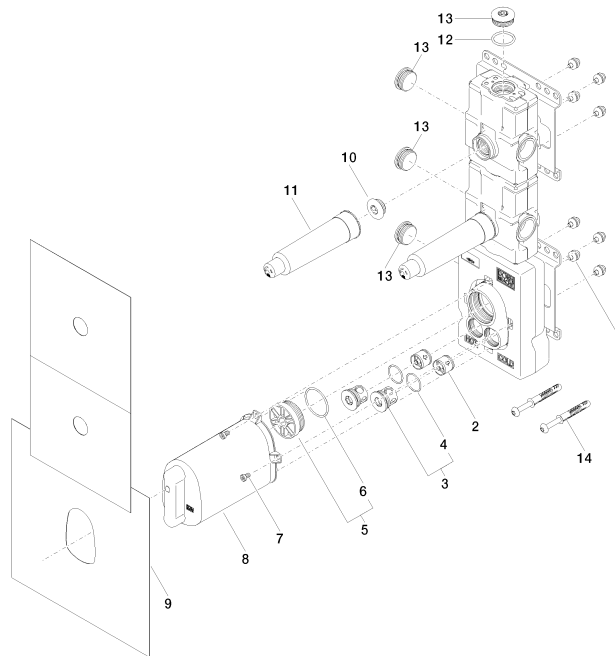

Rainshower solution

ST 050 527 8892

Spare parts list

No.	Item Number	Name	Quantity used	Delivery time
1	90 23 01 091 00 90	set	8	2
2	90 23 01 045 00 90	back-flow preventer	2	2
3	04 21 34 077 00 90	nipple	2	2
4	09 14 10 098 90	seal	2	2
5	04 31 20 100 00 90	plug	1	2
6	09 14 10 111 90	seal	1	2
7	09 30 30 112 90	screw	4	2
8	04 21 02 174 01 90	cap	1	2
9	04 14 03 073 06 90	gasket kit	1	2
10	04 31 20 006 00 90	plug	2	2
11	09 21 02 173 90	cap	2	2
12	09 14 10 009 90	seal	1	2
13	09 31 20 003 90	plug	4	2
14	04 30 31 054 00 90	fixing set	2	2