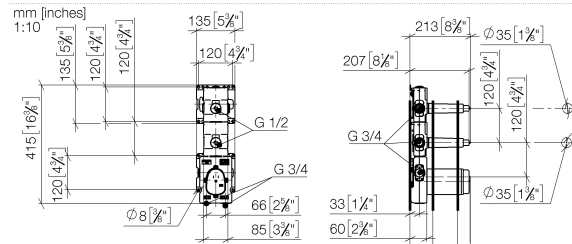

For wall-mounted spouts and wall outlet elbows with 1/2" connection.

Rainshower solution

ST 050 527 8892

mm [inches]

	min	max
CL_1	90 [3 1/2"]	163 [6 3/8"]
CL_2	68 [2 5/8"]	135 [5 3/8"]
Domicil	90 [3 1/2"]	163 [6 3/8"]
Gentle	90 [3 1/2"]	163 [6 3/8"]
IMO	90 [3 1/2"]	163 [6 3/8"]
Lissé	90 [3 1/2"]	163 [6 3/8"]
MEM	90 [3 1/2"]	163 [6 3/8"]
Symetrics	90 [3 1/2"]	163 [6 3/8"]
Vaia	90 [3 1/2"]	163 [6 3/8"]

12 340 970 90

Required miscellaneous

xGRID Installation track 555 mm - 12 360 970 90

Rainshower solution

ST 050 527 8892

Rainshower solution

ST 050 527 8892

Art Nr.	Serie	min		max	
		mm	[inches]	mm	[inches]
36xxx361-FF	Madison	85	[3 3/8"]	110	[4 3/8"]
36xxx371-FF	Madison	85	[3 3/8"]	110	[4 3/8"]
36xxx710-FF	LULU	85	[3 3/8"]	110	[4 3/8"]
36xxx809-FF	VAIA	85	[3 3/8"]	110	[4 3/8"]
36xxx819-FF	VAIA	85	[3 3/8"]	110	[4 3/8"]
36xxx882-FF	Tara	95	[3 3/4"]	160	[6 1/4"]
36xxx892-FF	Tara	95	[3 3/4"]	160	[6 1/4"]
36xxx811-FF	CYO	95	[3 3/4"]	160	[6 1/4"]
36xxx812-FF	CYO	95	[3 3/4"]	160	[6 1/4"]
36xxx740-FF	Meta/CL.1/ CYO	95	[3 3/4"]	160	[6 1/4"]
36xxx980-FF	Symetrics	95	[3 3/4"]	160	[6 1/4"]
36xxx985-FF	Symetrics	95	[3 3/4"]	160	[6 1/4"]
36xxx705-FF	CL.1	115	[4 1/2"]	155	[6 1/8"]
36xxx715-FF	CL.1	115	[4 1/2"]	155	[6 1/8"]
36xxx782-FF	MEM	115	[4 1/2"]	155	[6 1/8"]

Rainshower solution

ST 050 527 8892

- width 555mm
- height 135 mm
- depth 12 mm
- retaining screws and plugs

This set contains 3 xGRID installation tracks and includes fixing material

More about the xGRID installation track can be found in the Shower Book brochure