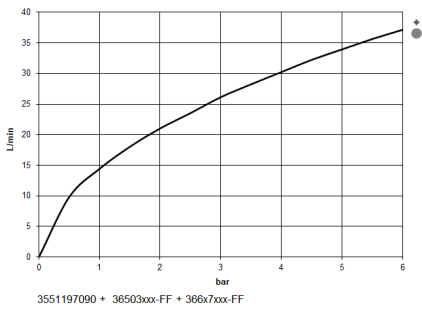

Required miscellaneous

xGRID Installation track 555 mm - 12 360 970 90

Rainshower solution

ST 050 527 8892

Rainshower solution

ST 050 527 8892

mm [inches]

Flow rate chart