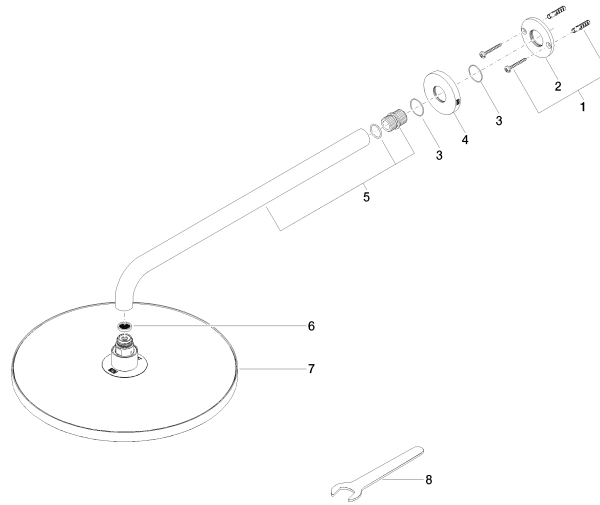

Rainshower solution

ST 050 527 8892

Rainshower solution

ST 050 527 8892

mm [inches]

Flow rate chart

Rainshower solution

ST 050 527 8892

Parts for other
finishes can be found
here: [Chrome](#)

Spare parts list

No.	Item Number	Name	Quantity used	Delivery time
1	04 30 31 032 00 90	fixing set	1	2
2	09 17 20 120 90	holder	1	2
3	09 14 10 150 90	seal	2	2
4	09 27 97 015-99	rosette	1	30
5	90 11 03 070 00-99	pipe	1	30
6	09 23 01 075 90	insert	1	2
7	04 12 05 091 10-99	shower	1	30
8	90 30 09 069 00 90	key	1	2