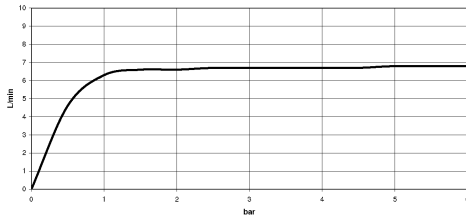

Rainshower solution

ST 050 527 8892

mm [inches]

Flow rate chart