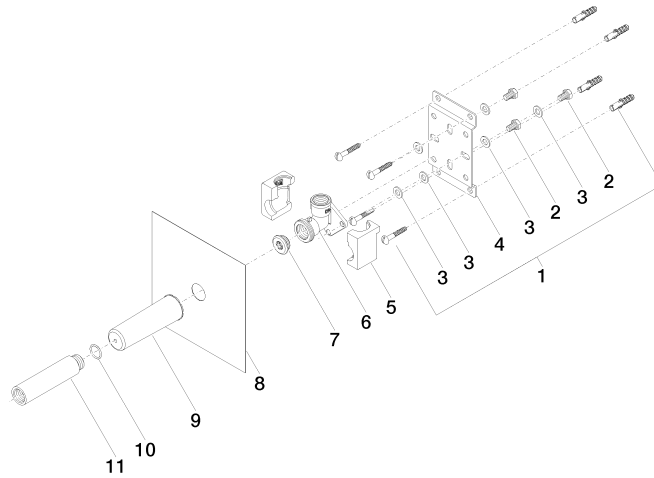

For wall-mounted spouts and wall outlet elbows with 1/2" connection.

Rainshower solution

ST 050 527 8892

mm [inches]

	min	max
CL_1	90 [3 1/2"]	163 [6 3/8"]
CL_2	68 [2 5/8"]	135 [5 3/8"]
Domicil	90 [3 1/2"]	163 [6 3/8"]
Gentle	90 [3 1/2"]	163 [6 3/8"]
IMO	90 [3 1/2"]	163 [6 3/8"]
Lissé	90 [3 1/2"]	163 [6 3/8"]
MEM	90 [3 1/2"]	163 [6 3/8"]
Symetrics	90 [3 1/2"]	163 [6 3/8"]
Vaia	90 [3 1/2"]	163 [6 3/8"]

Certificates

WRAS_1904021. LGA_29336.

Rainshower solution

ST 050 527 8892

Spare parts list

No.	Item Number	Name	Quantity used	Delivery time
1	04 30 31 024 01 90	fixing set	2	2
2	09 30 30 152 90	screw	3	2
3	09 30 11 139 90	disc	6	2
4	09 17 20 094 90	holder	1	2
5	09 11 11 036 90	accessories	1	2
6	09 11 03 041 10 90	connection	1	2
7	04 31 20 006 00 90	plug	1	2
8	04 14 03 072 01 90	gasket kit	1	2
9	09 21 02 102 90	cap	1	2
10	90 14 10 010 00 90	seal	1	2
11	09 24 03 169 10 90	adaptor	1	2

Rainshower solution

ST 050 527 8892

- red brass, lead-free
- 2x back flow preventer
- 2x female thread 3/4" connections
- 1x female thread 3/4" outlet for additional valves
- 2x female thread 3/4" outlet, right/left alternatively
- 3x dust cover
- 3x anti-water packing
- soundproofing
- gauge 120 mm
- suitable for xGRID (when using installation track + 12 mm recess depth)