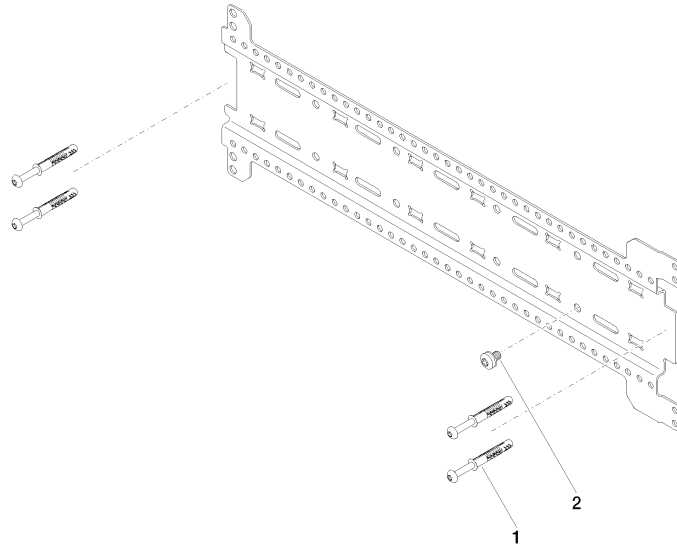

Rainshower solution

ST 050 527 8892

- width 555mm
- height 135 mm
- depth 12 mm
- retaining screws and plugs

This set contains 3 xGRID installation tracks and includes fixing material

More about the xGRID installation track can be found in the Shower Book brochure

Rainshower solution

ST 050 527 8892

Rainshower solution

ST 050 527 8892

Rainshower solution

ST 050 527 8892

Spare parts list

No.	Item Number	Name	Quantity used	Delivery time
1	04 30 31 054 00 90	fixing set	6	2
2	04 30 30 212 00 90	fixing set	3	60