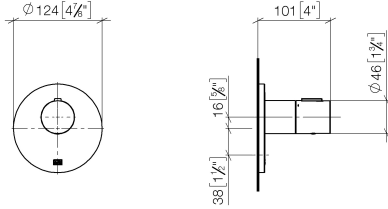

Rainshower solution

ST 050 527 8892

- width 555mm
- height 135 mm
- depth 12 mm
- retaining screws and plugs

This set contains 3 xGRID installation tracks and includes fixing material

More about the xGRID installation track can be found in the Shower Book brochure

Required miscellaneous

xGRID Installation track 555 mm - 12 360 970 90

Rainshower solution

ST 050 527 8892

Rainshower solution

ST 050 527 8892

mm [inches]

Flow rate chart