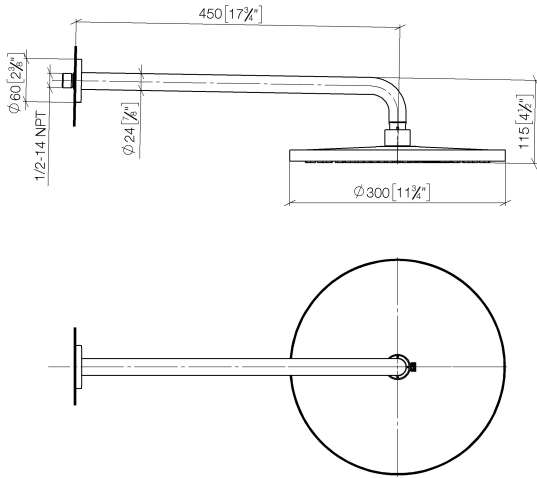

For wall-mounted spouts and wall outlet elbows with 1/2" connection.

Rainshower solution

ST 050 527 8892

mm [inches]

	min	max
CL_1	90 [3 1/2"]	163 [6 3/8"]
CL_2	68 [2 5/8"]	135 [5 3/8"]
Domicil	90 [3 1/2"]	163 [6 3/8"]
Gentle	90 [3 1/2"]	163 [6 3/8"]
IMO	90 [3 1/2"]	163 [6 3/8"]
Lissé	90 [3 1/2"]	163 [6 3/8"]
MEM	90 [3 1/2"]	163 [6 3/8"]
Symetrics	90 [3 1/2"]	163 [6 3/8"]
Vaia	90 [3 1/2"]	163 [6 3/8"]

Rainshower solution

ST 050 527 8892

- width 555mm
- height 135 mm
- depth 12 mm
- retaining screws and plugs

This set contains 3 xGRID installation tracks and includes fixing material

More about the xGRID installation track can be found in the Shower Book brochure

Rainshower solution

ST 050 527 8892

- 450mm projection
- rain shower Ø 300 mm
- PURE RAIN, max. flow rate 14 l/min (at 3 bar)
- rosette Ø 60 mm
- 1/2" connection
- with anti-scale system
- quick clearing
- This product can help a building meet the requirements of Green Building Rating Systems, e.g. LEED®, BREEAM®, DGNB

Rainshower solution

ST 050 527 8892

Rainshower solution

ST 050 527 8892

mm [inches]

Flow rate chart

Rainshower solution

ST 050 527 8892