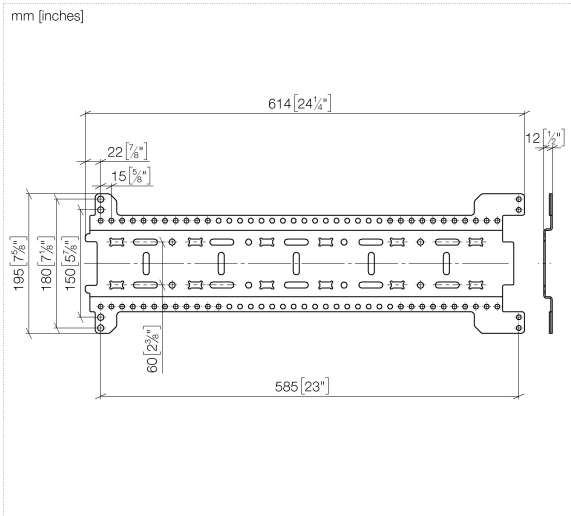

Rainshower solution

ST 050 527 8892