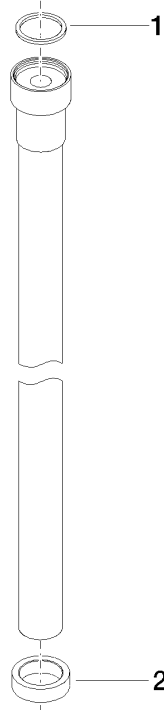

WATER TUBE Kneipp wall elbow - Chrome

IMO

ST 050 608 4979

Fits: IMO, MEM, CL.1, CYO

- LAMINAR FLOW, max. flow rate 15 l/min (at 3 bar)
- rosette 60 x 60 mm
- holder for Kneipp hose
- 1/2" wall elbow
- hose nozzle with sleeve M33
- with holding ring

	Chrome	ST 050 608 4979-00
	Brushed Platinum	ST 050 608 4979-06
	Platinum	ST 050 608 4979-08
	Dark Chrome	ST 050 608 4979-19
	Brushed Durabronze (23kt Gold)	ST 050 608 4979-28
	Brushed Champagne (22kt Gold)	ST 050 608 4979-46
	Champagne (22kt Gold)	ST 050 608 4979-47
	Brushed Chrome	ST 050 608 4979-93
	Brushed Dark Platinum	ST 050 608 4979-99

	Chrome	27 822 979-00
	Brushed Platinum	27 822 979-06
	Platinum	27 822 979-08
	Dark Chrome	27 822 979-19
	Brushed Durabronze (23kt Gold)	27 822 979-28
	Matte Black	27 822 979-33
	Brushed Champagne (22kt Gold)	27 822 979-46
	Champagne (22kt Gold)	27 822 979-47
	Brushed Chrome	27 822 979-93
	Brushed Dark Platinum	27 822 979-99

ST 050 608 4979

ST 050 608 4979

mm [inches]

Flow rate chart

Spare parts list

No.	Item Number	Name	Quantity used	Delivery time
1	09 14 20 003 90	seal	1	2
2	09 28 10 116-12	ring	1	30