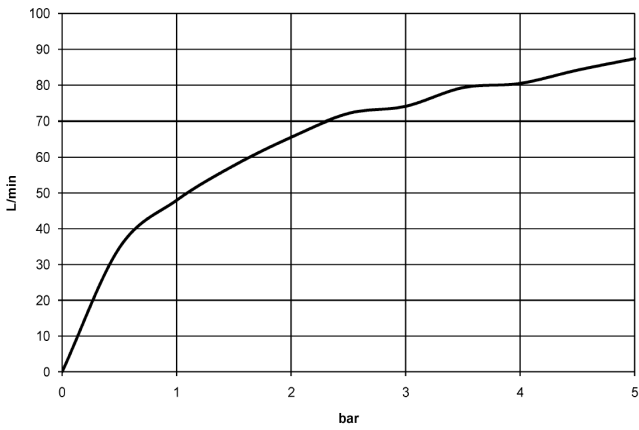

Required miscellaneous

- WATER TUBE Kneipp hose black 2000 mm - Chrome** 28 286 979-00
- with holding ring
 - hose nozzle with sleeve M33

ST 050 608 4979

mm [inches]

Flow rate chart

Certificates

Belgaqua_22_280_2
7_7.