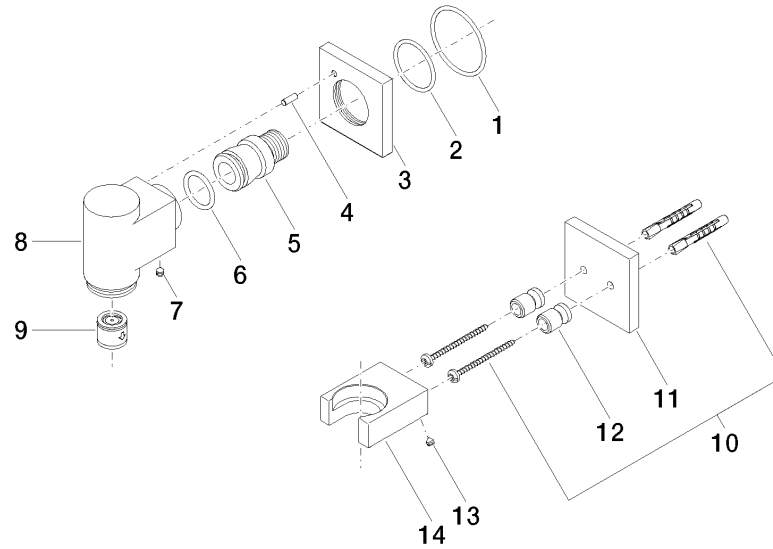

ST 050 608 4979

- hose nozzle with sleeve M33
- with holding ring

	Chrome	28 285 979-00
	Brushed Platinum	28 285 979-06
	Platinum	28 285 979-08
	Dark Chrome	28 285 979-19
	Brushed Durabronze (23kt Gold)	28 285 979-28
	Matte Black	28 285 979-33
	Brushed Champagne (22kt Gold)	28 285 979-46
	Champagne (22kt Gold)	28 285 979-47
	Brushed Chrome	28 285 979-93
	Brushed Dark Platinum	28 285 979-99