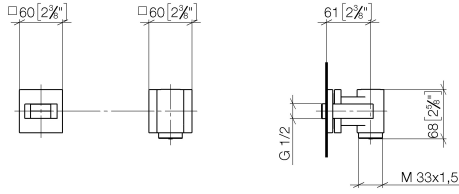

Recommended miscellaneous

- Concealed wall elbow -** 35 085 970 90
- max. recess depth 163 mm
 - min. recess depth 90 mm

Required miscellaneous

- WATER TUBE Kneipp hose white 2000 mm - Chrome** 28 285 979-00
- with holding ring
 - hose nozzle with sleeve M33

Required miscellaneous

- WATER TUBE Kneipp hose black 2000 mm - Chrome** 28 286 979-00
- with holding ring
 - hose nozzle with sleeve M33

ST 050 608 4979

mm [inches]

Flow rate chart

Certificates

Belgaqua_22_280_2
7_7.

ST 050 608 4979

ST 050 608 4979

mm [inches]

Flow rate chart

Spare parts list

No.	Item Number	Name	Quantity used	Delivery time
1	09 14 20 003 90	seal	1	2
2	09 28 10 116-12	ring	1	30