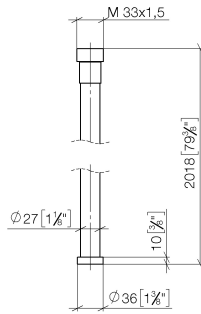

Recommended miscellaneous

- Concealed wall elbow -** 35 085 970 90
- max. recess depth 163 mm
 - min. recess depth 90 mm

Required miscellaneous

- WATER TUBE Kneipp hose white 2000 mm - Chrome** 28 285 979-00
- with holding ring
 - hose nozzle with sleeve M33

Required miscellaneous

- WATER TUBE Kneipp hose black 2000 mm - Chrome** 28 286 979-00
- with holding ring
 - hose nozzle with sleeve M33

ST 050 608 4979

mm [inches]

Flow rate chart

Certificates

Belgaqua_22_280_2
7_7.

WATER TUBE Kneipp wall elbow - Chrome

IMO

ST 050 608 4979

WATER TUBE Kneipp wall elbow - Chrome

IMO

ST 050 608 4979

WATER TUBE Kneipp wall elbow - Chrome

IMO

ST 050 608 4979

ST 050 608 4979

mm [inches]

Flow rate chart

Spare parts list

No.	Item Number	Name	Quantity used	Delivery time
1	09 14 20 003 90	seal	1	2
2	09 28 10 116-12	ring	1	30