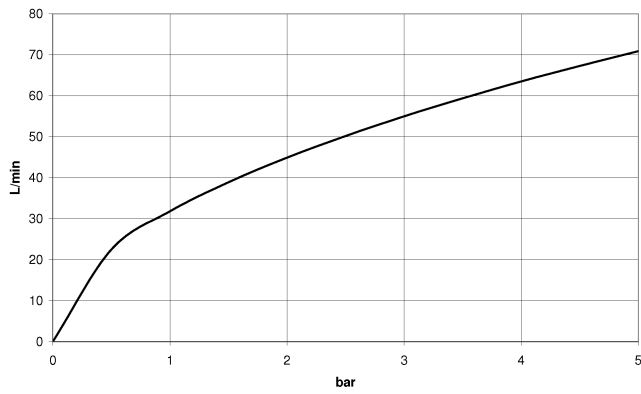

WATER TUBE Kneipp wall elbow - Chrome

IMO

ST 050 608 4979

WATER TUBE Kneipp wall elbow - Chrome

IMO

ST 050 608 4979

WATER TUBE Kneipp wall elbow - Chrome

IMO

ST 050 608 4979

ST 050 608 4979

mm [inches]

Flow rate chart

Spare parts list

No.	Item Number	Name	Quantity used	Delivery time
1	09 14 20 003 90	seal	1	2
2	09 28 10 116-12	ring	1	30