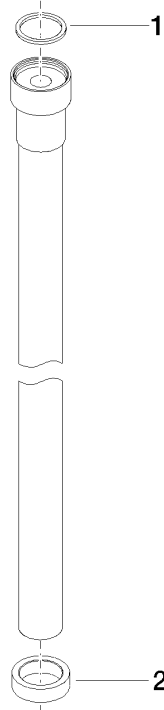

**WATER TUBE Kneipp wall elbow with hose holder with individual rosettes -
Chrome**

LULU

ST 050 608 5979

Fits: LULU, MADISON, TARA, LISSÉ, VAIA,
META

- LAMINAR FLOW, max. flow rate 15 l/min (at 3 bar)
- with volume control
- rosettes Ø 60 mm
- holder for Kneipp hose
- 1/2" wall elbow

	Chrome	ST 050 608 5979-00
	Brushed Platinum	ST 050 608 5979-06
	Platinum	ST 050 608 5979-08
	Dark Chrome	ST 050 608 5979-19
	Light Gold	ST 050 608 5979-26
	Brushed Light Gold	ST 050 608 5979-27
	Brushed Durabronze (23kt Gold)	ST 050 608 5979-28
	Matte Black	ST 050 608 5979-33
	Brushed Bronze	ST 050 608 5979-42
	Brushed Champagne (22kt Gold)	ST 050 608 5979-46
	Champagne (22kt Gold)	ST 050 608 5979-47
	Brushed Chrome	ST 050 608 5979-93
	Brushed Dark Platinum	ST 050 608 5979-99

**WATER TUBE Kneipp wall elbow with hose holder with individual rosettes -
Chrome**

LULU

ST 050 608 5979

- hose nozzle with sleeve M33
- with holding ring

	Chrome	28 285 979-00
	Brushed Platinum	28 285 979-06
	Platinum	28 285 979-08
	Dark Chrome	28 285 979-19
	Brushed Durabronze (23kt Gold)	28 285 979-28
	Matte Black	28 285 979-33
	Brushed Champagne (22kt Gold)	28 285 979-46
	Champagne (22kt Gold)	28 285 979-47
	Brushed Chrome	28 285 979-93
	Brushed Dark Platinum	28 285 979-99

ST 050 608 5070
mm [inches]

Flow rate chart

Spare parts list

No.	Item Number	Name	Quantity used	Delivery time
1	09 14 20 003 90	seal	1	2
2	09 28 10 116-12	ring	1	30

**WATER TUBE Kneipp wall elbow with hose holder with individual rosettes -
Chrome**