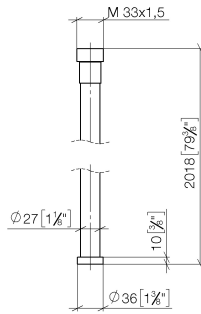

**WATER TUBE Kneipp wall elbow with hose holder with individual rosettes -
Chrome**

LULU

ST 050 608 5979

Fits: LULU, MADISON, TARA, LISSÉ, VAIA,
META

- LAMINAR FLOW, max. flow rate 15 l/min (at 3 bar)
- with volume control
- rosettes Ø 60 mm
- holder for Kneipp hose
- 1/2" wall elbow

ST 050 608 5070
mm [inches]

Flow rate chart

Spare parts list

No.	Item Number	Name	Quantity used	Delivery time
1	09 14 20 003 90	seal	1	2
2	09 28 10 116-12	ring	1	30

**WATER TUBE Kneipp wall elbow with hose holder with individual rosettes -
Chrome**

LULU

ST 050 608 5979

Fits: LULU, MADISON, TARA, LISSÉ, VAIA, META

- LAMINAR FLOW, max. flow rate 15 l/min (at 3 bar)
- with volume control
- rosette Ø 60 mm
- holder for Kneipp hose
- 1/2" wall elbow
- without hose

LULU

ST 050 608 5979

ST 050 608 5070
mm [inches]

Flow rate chart

ST 050 608 5979

Spare parts list

No.	Item Number	Name	Quantity used	Delivery time
1	09 20 97 021-00	handle	1	10
2	90 90 03 145 00 90	top	1	2
3	90 23 01 045 00 90	back-flow preventer	1	2
4	09 23 01 046 90	back-flow preventer	1	2
5	09 16 01 014 90	ring	1	2
6	09 27 97 020-00	rosette	1	10
7	09 14 10 135 90	seal	1	2
8	09 17 20 023-00	holder	1	10
9	09 31 11 148 90	pin	1	2
10	05 17 20 726 02 90	fixing set	1	2
11	08 17 20 726 90	holder	1	2