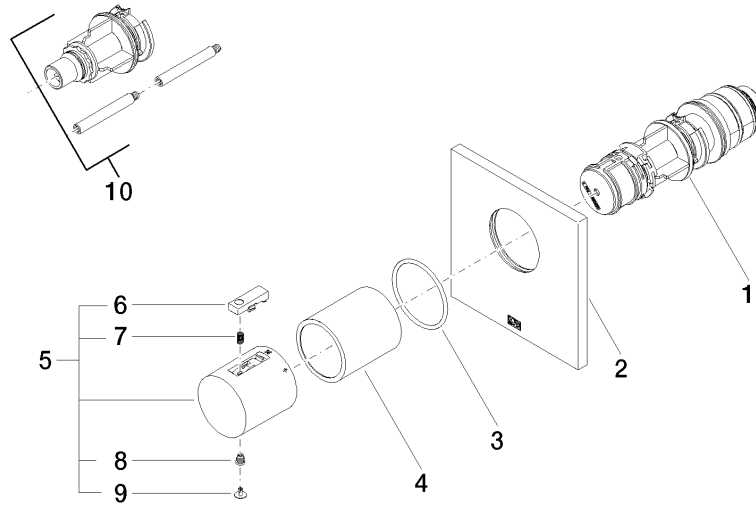

Required miscellaneous

xTOOL Concealed thermostat module without volume control - 35 503 970 90
 •max. recess depth 155 mm
 •min. recess depth 115 mm

Recommended miscellaneous

xGRID Attachment set for integrating in the dry wall construction - 12 340 970 90

Required miscellaneous

xGRID Installation track 555 mm - 12 360 970 90

ST 060 100 2671

mm [inches]

Flow rate chart

Certificates

WRAS_2011026.

DVGW_DW-
6512DN0706.

LGA_29930.

LGA_29932.

ST 060 100 2671

Spare parts list

No.	Item Number	Name	Quantity used	Delivery time
1	90 15 02 063 00 90	cartridge	1	2
2	09 11 02 196-06	cover	1	60
3	90 14 10 049 00 90	seal	1	2
4	90 21 02 112 00-06	sleeve	1	10
5	90 17 33 004 00-06	handle	1	10
6	90 21 33 011 00-13	handle	1	2
7	90 16 02 027 00 90	spring	1	2
8	90 30 30 136 00 90	screw	1	2
9	90 31 20 049 00-13	plug	1	30
10	12 178 970 90	Extension 46 mm -	1	2