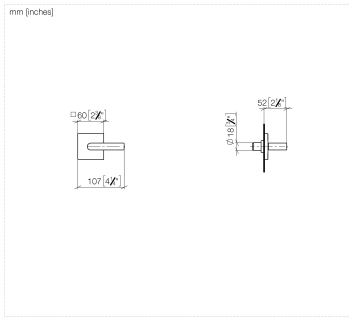

ST 060 100 2671

- cover plate 120 x 120 mm
- rosette 60 x 60 mm
- temperature control handle with safety limit stop at 38°C
- thermostat cartridge
- 2x head part with cut-to-length spindle and sleeve

	Brushed Platinum	ST 060 100 2671-06
	Chrome	ST 060 100 2671-00
	Dark Chrome	ST 060 100 2671-19
	Brushed Light Gold	ST 060 100 2671-27
	Matte Black	ST 060 100 2671-33
	Brushed Chrome	ST 060 100 2671-93
	Brushed Dark Platinum	ST 060 100 2671-99

Individual components of this set

You need the following components for this set

ST 060 100 2671

- rosette Ø 60 mm
- head part with cut-to-length spindle and sleeve

	Brushed Platinum	36 607 671-06
	Chrome	36 607 671-00
	Dark Chrome	36 607 671-19
	Brushed Light Gold	36 607 671-27
	Matte Black	36 607 671-33
	Brushed Chrome	36 607 671-93
	Brushed Dark Platinum	36 607 671-99

Required miscellaneous

- Wall valve 1/2" -** 35 607 970 90
- min. recess depth 105 mm
 - max. recess depth 150 mm

ST 060 100 2671

Fits: IMO, MEM, CL.1, CYO

- cover plate 120 x 120 mm
- temperature control handle with safety limit stop at 38°C
- thermostat cartridge
- WRAS 2011026

Required miscellaneous

xGRID Installation track 555 mm - 12 360 970 90

ST 060 100 2671

mm [inches]

Flow rate chart

Certificates

WRAS_2011026.

DVGW_DW-
6512DN0706.