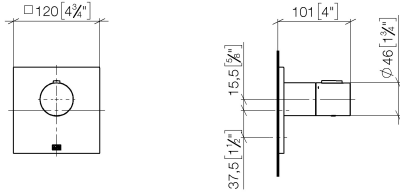

Required miscellaneous

xTOOL Concealed thermostat module without volume control - 35 503 970 90
 •max. recess depth 155 mm
 •min. recess depth 115 mm

Recommended miscellaneous

xGRID Attachment set for integrating in the dry wall construction - 12 340 970 90

Required miscellaneous

xGRID Installation track 555 mm - 12 360 970 90

ST 060 100 2671

mm [inches]

Flow rate chart

Certificates

WRAS_2011026.

DVGW_DW-
6512DN0706.