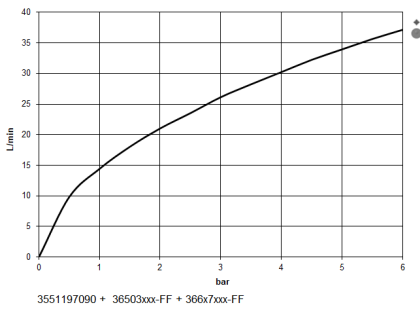

Required miscellaneous

xGRID Installation track 555 mm - 12 360 970 90

ST 060 100 2671

mm [inches]

Flow rate chart

Certificates

WRAS_2011026.

DVGW_DW-
6512DN0706.