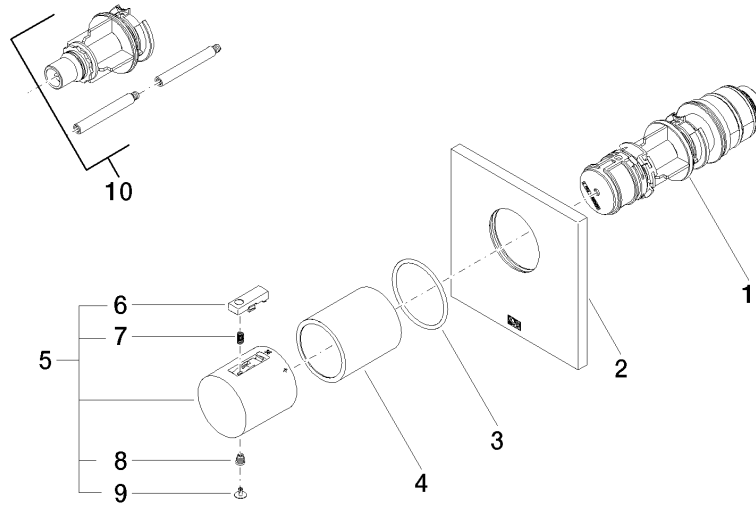

ST 060 111 3980

Spare parts list

No.	Item Number	Name	Quantity used	Delivery time
1	90 15 02 063 00 90	cartridge	1	2
2	09 11 02 196-00	cover	1	60
3	90 14 10 049 00 90	seal	1	2
4	90 21 02 112 00-00	sleeve	1	10
5	90 17 33 004 00-00	handle	1	10
6	90 21 33 011 00-13	handle	1	2
7	90 16 02 027 00 90	spring	1	2
8	90 30 30 136 00 90	screw	1	2
9	90 31 20 049 00-00	plug	1	10
10	12 178 970 90	Extension 46 mm -	1	2