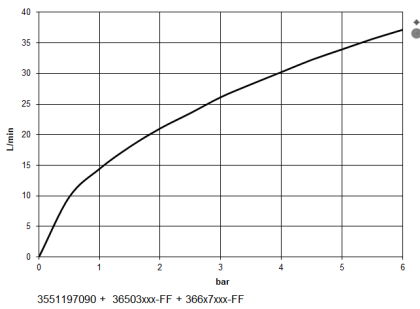

**Required miscellaneous**

**xGRID Installation track 555 mm -** 12 360 970 90

ST 060 111 3980

mm [inches]

**Flow rate chart**

**Certificates**

WRAS\_2011026.

DVGW\_DW-  
6512DN0706.