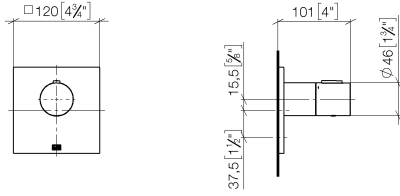

ST 060 111 3980

- cover plate 120 x 120 mm
- rosette 60 x 60 mm
- temperature control handle with safety limit stop at 38°C
- thermostat cartridge
- 3x head part with cut-to-length spindle and sleeve

	Chrome	ST 060 111 3980-00
	Brushed Platinum	ST 060 111 3980-06
	Platinum	ST 060 111 3980-08
	Dark Chrome	ST 060 111 3980-19
	Brushed Light Gold	ST 060 111 3980-27
	Brushed Durabronze (23kt Gold)	ST 060 111 3980-28
	Matte Black	ST 060 111 3980-33
	Brushed Chrome	ST 060 111 3980-93
	Brushed Dark Platinum	ST 060 111 3980-99

**Required miscellaneous**

**xTOOL Concealed thermostat module without volume control -** 35 503 970 90  
 • max. recess depth 155 mm  
 • min. recess depth 115 mm

**Recommended miscellaneous**

**xGRID Attachment set for integrating in the dry wall construction -** 12 340 970 90

**Required miscellaneous**

**xGRID Installation track 555 mm -** 12 360 970 90

ST 060 111 3980

mm [inches]

**Flow rate chart**

**Certificates**

WRAS\_2011026.

DVGW\_DW-  
6512DN0706.

ST 060 111 3980

- rosette 60 x 60 mm
- head part with cut-to-length spindle and sleeve
- WRAS 2011026, 2010066

	Chrome	36 607 980-00
	Brushed Platinum	36 607 980-06
	Platinum	36 607 980-08
	Dark Chrome	36 607 980-19
	Brushed Light Gold	36 607 980-27
	Brushed Durabronze (23kt Gold)	36 607 980-28
	Matte Black	36 607 980-33
	Brushed Chrome	36 607 980-93
	Brushed Dark Platinum	36 607 980-99