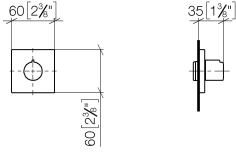

ST 060 111 3980

mm [inches]

Certificates

DVGW_DW-
6501DN0116.

WRAS_2011026.

IAPMO_4976 (1).

LGA_29931.

WRAS_2010066.

DVGW_DW-
6512DN0706.

LGA_29932.