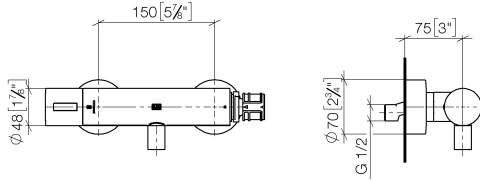

**Required miscellaneous**

**TARA Regulator handle - Brushed Platinum** 11 431 892-06

ST 060 113 4809

mm [inches]

Flow rate chart

Certificates

Belgaqua\_22\_281\_2 LGA\_29986.  
7\_5.

WRAS\_2204005.