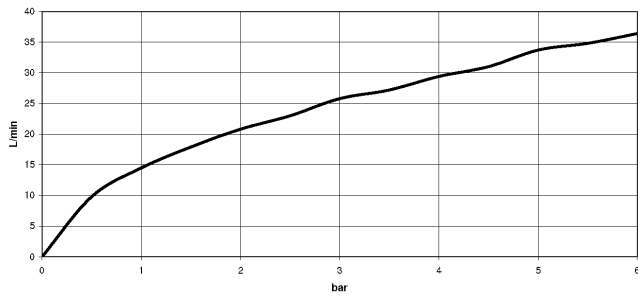

**Required miscellaneous**

**TARA Regulator handle - Brushed Platinum** 11 431 892-06

ST 060 113 4809

mm [inches]

Flow rate chart

Certificates

Belgaqua\_22\_281\_2 LGA\_29986.  
7\_5.

WRAS\_2204005.