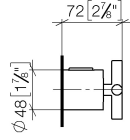

## TARA Shower thermostat - Brushed Durabronz (23kt Gold)

---

TARA

ST 060 113 5892

ST 060 113 5892

mm [inches]