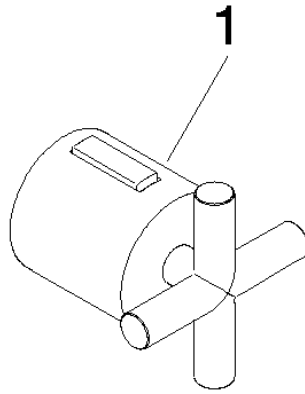

## TARA Shower thermostat - Brushed Durabronz (23kt Gold)

---

TARA

ST 060 113 5892

ST 060 113 5892

mm [inches]

## TARA Shower thermostat - Brushed Durabross (23kt Gold)

---

TARA

ST 060 113 5892

ST 060 113 5892

Parts for other finishes can be found here: [Chrome](#)

- slide-on rosettes Ø 70 mm
- gauge 150 mm - 13 mm
- 3/8" shower outlet
- with volume control