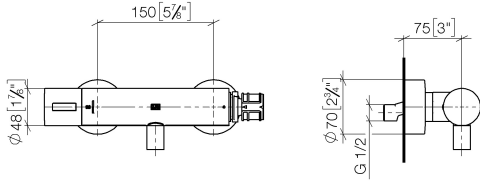

## TARA Shower thermostat - Brushed Durabross (23kt Gold)

---

TARA

ST 060 113 5892

ST 060 113 5892

mm [inches]

Flow rate chart

Certificates