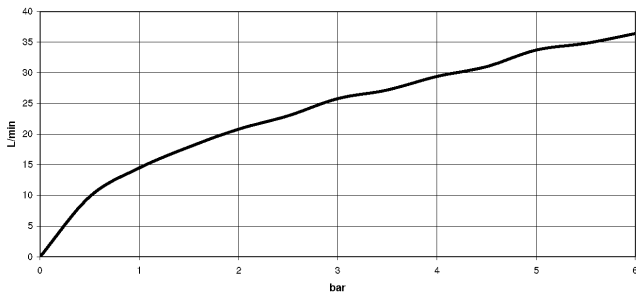

## TARA Shower thermostat - Brushed Durabross (23kt Gold)

---

TARA

ST 060 113 5892

ST 060 113 5892

mm [inches]

Flow rate chart

Certificates