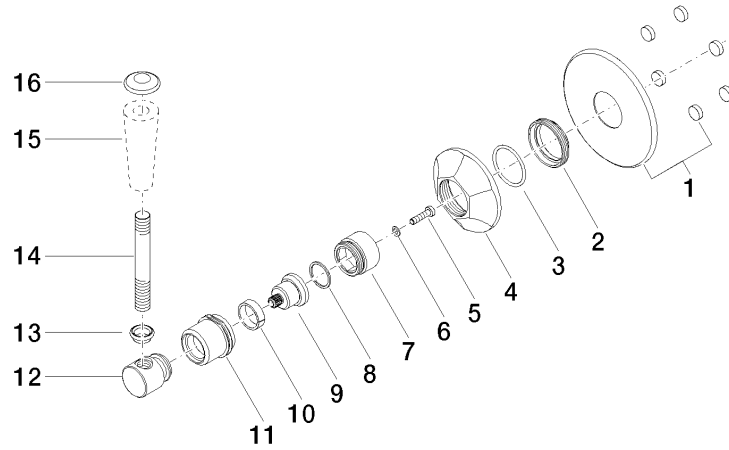

ST 060 300 2371

ST 060 300 2371  
Parts for other  
finishes can be found  
here: [Chrome](#)

- rotary diverter
- rosette Ø 85 mm

MADISON Concealed two- and three-way diverter - Brushed Durabrass (23kt Gold)

---

MADISON

ST 060 300 2371

ST 060 300 2371  
mm [inches]

Certificates

LGA\_28456.

ST 060 300 2371

**Spare parts list**

No.	Item Number	Name	Quantity used	Delivery time
1	90 27 97 007 00-28	cover	1	20
2	09 23 10 125-00	nut	1	10
3	90 14 10 063 00 90	seal	1	2
4	09 27 37 101-28	rosette	1	20
5	09 30 30 069 90	screw	1	2
6	09 30 11 194 90	disc	1	2
7	09 18 30 007-28	sleeve	1	-
Spare part can no longer be ordered, please order the replacement item				
8	90 28 10 030 00 90	ring	1	2
9	09 12 12 064-28	base	1	-
Spare part can no longer be ordered, please order the replacement item				
10	90 14 15 021 00 90	ring	1	2
11	09 21 02 160-28	cover	1	20
12	09 20 37 101-28	handle	1	20
13	09 20 37 001-28	handle	1	20
14	09 28 22 013 90	pipe	1	2
15	11 170 370-28	MADISON Lever insert - Brushed Durabronss (23kt Gold)	1	20
16	09 30 30 062-28	screw	1	20