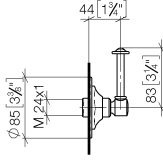

ST 060 300 2371

ST 060 300 2371  
Parts for other  
finishes can be found  
here: [Chrome](#)

- rotary diverter
- rosette Ø 85 mm

MADISON Concealed two- and three-way diverter - Brushed Durabrass (23kt Gold)

---

MADISON

ST 060 300 2371

ST 060 300 2371  
mm [inches]

Certificates

LGA\_28456.

ST 060 300 2371

**Spare parts list**

No.	Item Number	Name	Quantity used	Delivery time
1	90 27 97 007 00-28	cover	1	20
2	09 23 10 125-00	nut	1	10
3	90 14 10 063 00 90	seal	1	2
4	09 27 37 101-28	rosette	1	20
5	09 30 30 069 90	screw	1	2
6	09 30 11 194 90	disc	1	2
7	09 18 30 007-28	sleeve	1	-
Spare part can no longer be ordered, please order the replacement item				
8	90 28 10 030 00 90	ring	1	2
9	09 12 12 064-28	base	1	-
Spare part can no longer be ordered, please order the replacement item				
10	90 14 15 021 00 90	ring	1	2
11	09 21 02 160-28	cover	1	20
12	09 20 37 101-28	handle	1	20
13	09 20 37 001-28	handle	1	20
14	09 28 22 013 90	pipe	1	2
15	11 170 370-28	MADISON Lever insert - Brushed Durabronss (23kt Gold)	1	20
16	09 30 30 062-28	screw	1	20