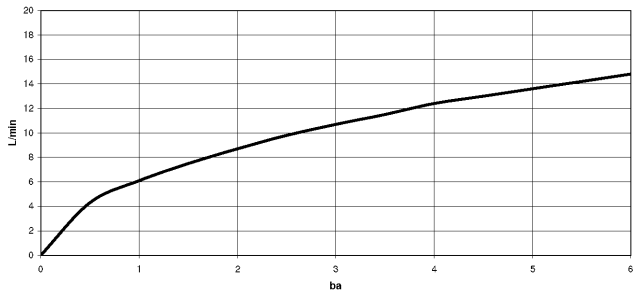

MEM Two-hole mixer with individual rosettes with rinsing spray set - Chrome

MEM

ST 110 100 1682

ST 110 100 1682

mm [inches]

Flow rate chart

Certificates

LGA_29572.