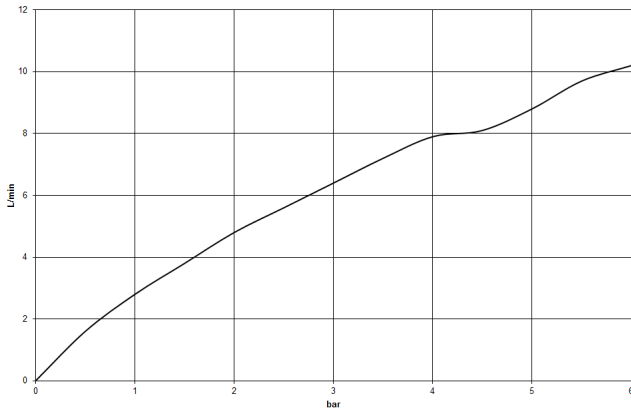

ST 110 100 1682

Flow rate chart

Certificates

LGA_38640.

WRAS_240102013.

ST 110 100 1682

Spare parts list

No.	Item Number	Name	Quantity used	Delivery time
1	90 28 22 390 00-00	spout	1	10
2	90 20 87 003 00-00	handle	1	-
Spare part can no longer be ordered, please order the replacement item				
3	09 28 30 026-00	cover	1	10
4	09 14 10 091 90	seal	1	2
5	09 24 04 266 90	nut	1	2
6	90 15 05 042 00 90	cartridge	1	2
7	04 30 04 104 00 90	hose	1	2
8	04 30 04 105 00 90	hose	2	2
9	04 30 04 100 00 90	hose	1	2
10	90 30 10 057 00 90	fixing set	1	-
Spare part can no longer be ordered, please order the replacement item				