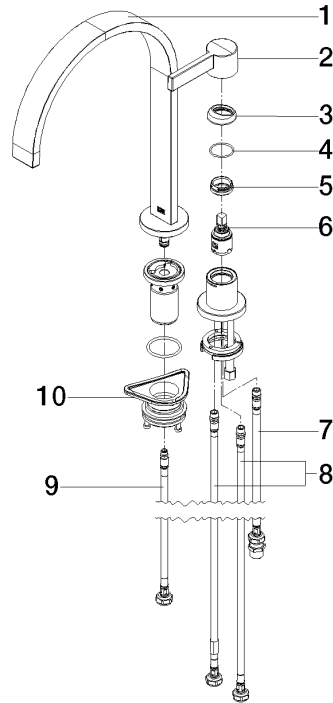

ST 110 100 1682

Flow rate chart

Certificates

LGA_38640.

WRAS_240102013.

ST 110 100 1682

Spare parts list

No.	Item Number	Name	Quantity used	Delivery time
1	90 28 22 390 00-00	spout	1	10
2	90 20 87 003 00-00	handle	1	-
Spare part can no longer be ordered, please order the replacement item				
3	09 28 30 026-00	cover	1	10
4	09 14 10 091 90	seal	1	2
5	09 24 04 266 90	nut	1	2
6	90 15 05 042 00 90	cartridge	1	2
7	04 30 04 104 00 90	hose	1	2
8	04 30 04 105 00 90	hose	2	2
9	04 30 04 100 00 90	hose	1	2
10	90 30 10 057 00 90	fixing set	1	-
Spare part can no longer be ordered, please order the replacement item				

ST 110 100 1682

- with round rosette
- spray flow
- automatic spout/shower diverter
- height of mixer 191 mm
- hole diameter rinsing spray 32mm
- fabric braided hose 1500 mm
- sprayface with anti-scaling system
- lead-free

LGA_38643.

Belgaqua_24-005-27_3.

ST 110 100 1682

Parts for other finishes can be found here: [Brushed](#)
[Platinum](#)

Spare parts list

No.	Item Number	Name	Quantity used	Delivery time
1	90 28 20 068 00 90	connection	1	2
2	90 17 09 046 12 90	diverter	1	2
3	90 24 03 241 00 90	nipple	1	2
4	90 14 20 019 00 90	seal	1	2
5	04 23 10 047 00 92	fixing set	1	60
6	90 27 86 001 00-00	rosette	1	-
Spare part can no longer be ordered, please order the replacement item				
7	90 30 02 062 00-00	hose	1	2
8	09 23 01 039 90	sieve	1	2
9	04 12 11 158 00-00	shower	1	10