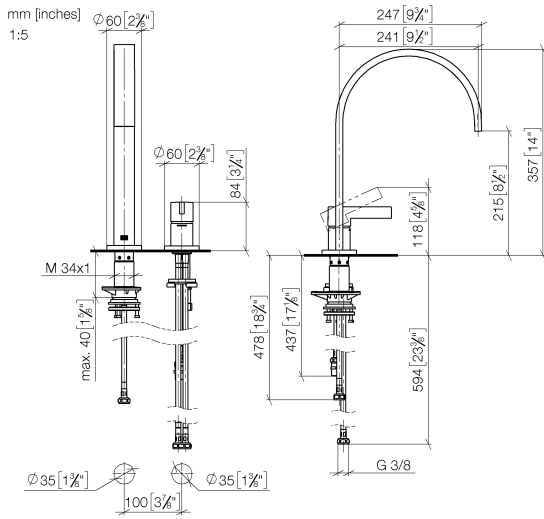

ST 110 100 1682

Flow rate chart

Certificates

LGA_38640.

WRAS_240102013.

ST 110 100 1682

Spare parts list

No.	Item Number	Name	Quantity used	Delivery time
1	90 28 22 390 00-00	spout	1	10
2	90 20 87 003 00-00	handle	1	-
Spare part can no longer be ordered, please order the replacement item				
3	09 28 30 026-00	cover	1	10
4	09 14 10 091 90	seal	1	2
5	09 24 04 266 90	nut	1	2
6	90 15 05 042 00 90	cartridge	1	2
7	04 30 04 104 00 90	hose	1	2
8	04 30 04 105 00 90	hose	2	2
9	04 30 04 100 00 90	hose	1	2
10	90 30 10 057 00 90	fixing set	1	-
Spare part can no longer be ordered, please order the replacement item				

ST 110 100 1682

- with round rosette
- spray flow
- automatic spout/shower diverter
- height of mixer 191 mm
- hole diameter rinsing spray 32mm
- fabric braided hose 1500 mm
- sprayface with anti-scaling system
- lead-free