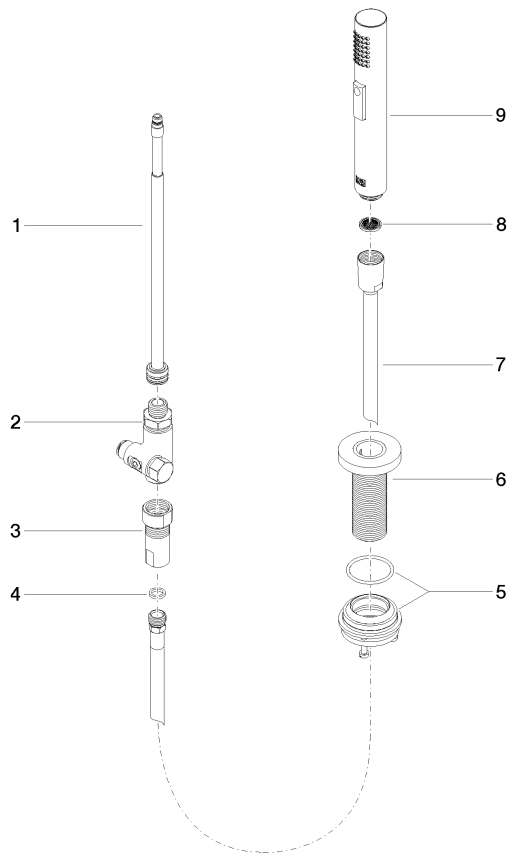

ST 110 100 1682

Flow rate chart

Certificates

LGA_38640.

WRAS_240102013.

ST 110 100 1682

Spare parts list

No.	Item Number	Name	Quantity used	Delivery time
1	90 28 22 390 00-00	spout	1	10
2	90 20 87 003 00-00	handle	1	-
Spare part can no longer be ordered, please order the replacement item				
3	09 28 30 026-00	cover	1	10
4	09 14 10 091 90	seal	1	2
5	09 24 04 266 90	nut	1	2
6	90 15 05 042 00 90	cartridge	1	2
7	04 30 04 104 00 90	hose	1	2
8	04 30 04 105 00 90	hose	2	2
9	04 30 04 100 00 90	hose	1	2
10	90 30 10 057 00 90	fixing set	1	-
Spare part can no longer be ordered, please order the replacement item				

ST 110 100 1682

- with round rosette
- spray flow
- automatic spout/shower diverter
- height of mixer 191 mm
- hole diameter rinsing spray 32mm
- fabric braided hose 1500 mm
- sprayface with anti-scaling system
- lead-free

MEM Two-hole mixer with individual rosettes with rinsing spray set - Chrome

MEM

ST 110 100 1682

ST 110 100 1682

mm [inches]

Flow rate chart

Certificates

LGA_29572.

LGA_38643.

Belgaqua_24-005-27_3.

ST 110 100 1682

Parts for other finishes can be found here: [Brushed](#)
[Platinum](#)

Spare parts list

No.	Item Number	Name	Quantity used	Delivery time
1	90 28 20 068 00 90	connection	1	2
2	90 17 09 046 12 90	diverter	1	2
3	90 24 03 241 00 90	nipple	1	2
4	90 14 20 019 00 90	seal	1	2
5	04 23 10 047 00 92	fixing set	1	60
6	90 27 86 001 00-00	rosette	1	-
Spare part can no longer be ordered, please order the replacement item				
7	90 30 02 062 00-00	hose	1	2
8	09 23 01 039 90	sieve	1	2
9	04 12 11 158 00-00	shower	1	10