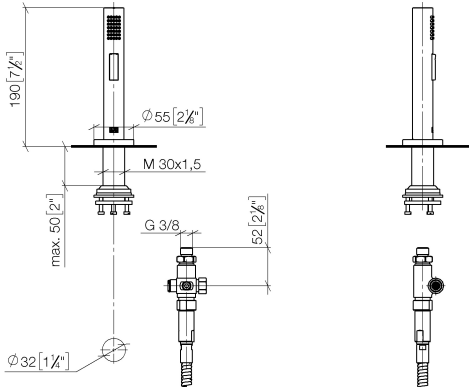

MEM Two-hole mixer with individual rosettes with rinsing spray set - Chrome

MEM

ST 110 100 1682

ST 110 100 1682

mm [inches]

Flow rate chart

Certificates

LGA_29572.