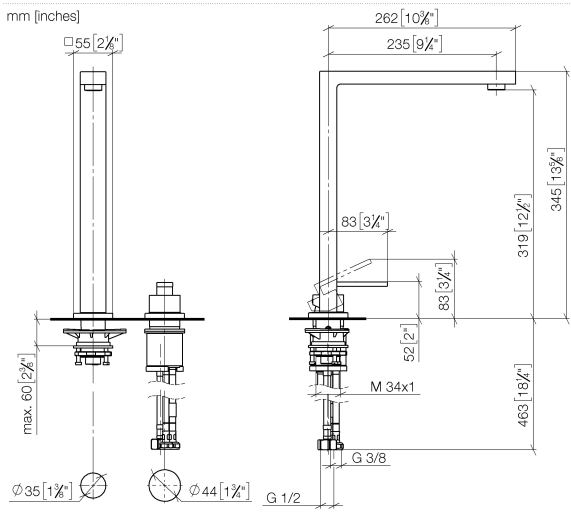

ST 110 101 2680