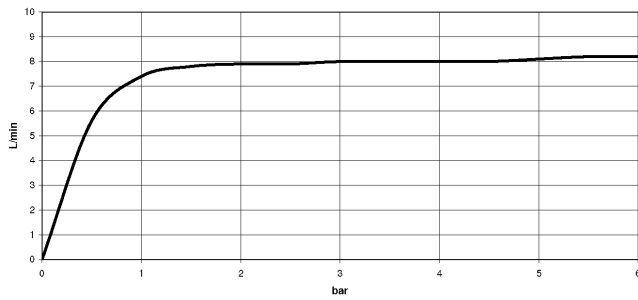

Flow rate chart

Certificates

LGA_18258.

GDV_0400283.

LGA_18886.

WRAS_1909073.

ETA_18986.