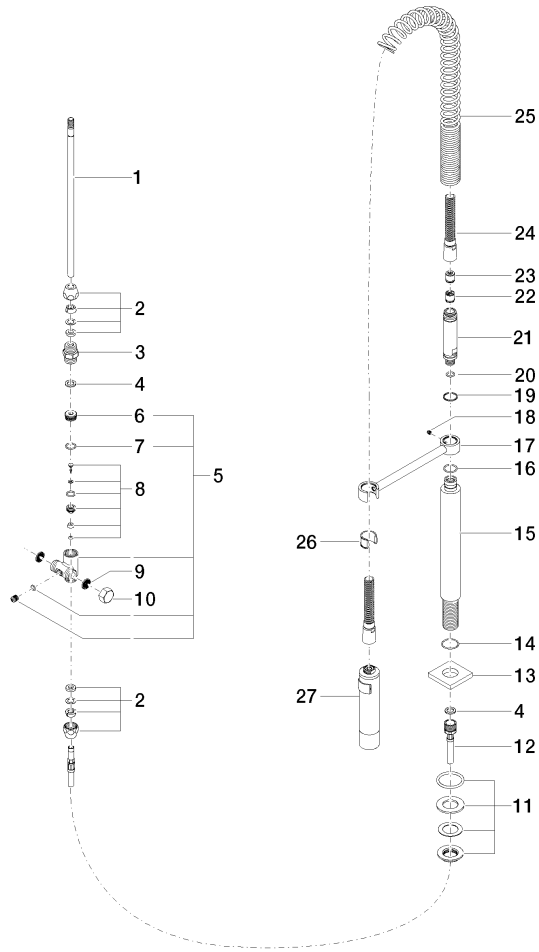

ST 110 101 2680

Parts for other finishes can be found here: Brushed Platinum

ST 110 101 2680

Spare parts list

No.	Item Number	Name	Quantity used	Delivery time
1	04 24 02 046 01-07	pipe	1	10
2	90 23 30 040 00-00	threaded connector	2	10
3	90 24 03 168 00 90	nipple	1	2
4	90 14 20 002 00 90	seal	2	2
5	90 17 09 046 10 90	diverter	1	2
6	09 24 04 112 10 90	nipple	1	2
7	90 14 10 033 00 90	seal	1	2
8	90 21 10 031 10 90	diverter	1	2
9	09 23 01 039 90	sieve	2	2
10	04 21 02 006 00 92	cap	1	2
11	04 23 10 004 03 90	fixing set	1	2
12	09 30 04 067 90	hose	1	2
13	09 27 97 033-00	rosette	1	10
14	09 14 10 120 90	seal	1	2
15	09 11 10 066 10-00	connection	1	60
16	09 14 10 031 90	seal	1	2
17	04 17 20 014 00-00	holder	1	10
18	09 31 11 049 90	pin	1	2
19	09 14 15 012 90	ring	1	2
20	09 14 10 003 90	seal	1	2
21	09 30 01 067 10-00	adaptor	1	10
22	90 23 01 141 00 90	back-flow preventer	1	2
23	09 23 01 046 90	back-flow preventer	1	2
24	90 30 02 065 00-00	hose	1	10
25	09 16 02 034 90	spring	1	2
26	90 18 40 035 00 90	sleeve	1	2
27	04 12 11 094 10-00	shower	1	10