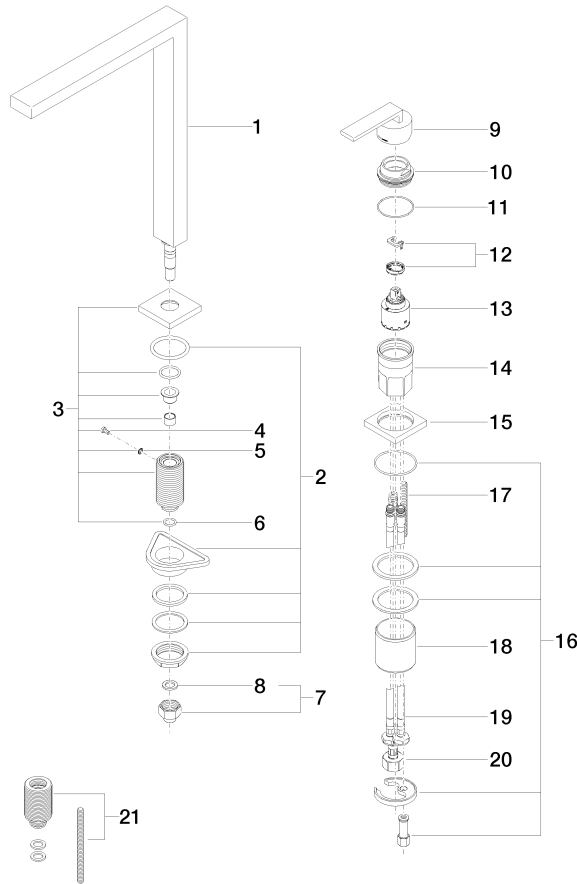

- 235mm projection
- pivotable spout 360°
- air-enriched flow
- height of mixer 345 mm
- height up to aerator 319 mm
- individual rosette 55 x 55 mm
- hole diameter spout 35 mm
- single-lever mixer hole diameter 44 mm
- max. flow 8 l/min at 3 bar flow pressure
- lead-free
- WRAS 1909073
- This product can help a building meet the requirements of Green Building Rating Systems, e.g. LEED®, BREEAM®, DGNB

**Certificates**

LGA\_18258.

GDV\_0400283.

LGA\_18886.

WRAS\_1909073.

ETA\_18986.

ST 110 101 2680

**Spare parts list**

No.	Item Number	Name	Quantity used	Delivery time
1	90 11 06 188 06-00	spout	1	10
2	04 23 10 044 01 90	fixing set	1	2
3	90 27 78 023 00-00	rosette	1	10
4	09 30 30 057 90	screw	1	2
5	09 30 11 028 90	disc	1	2
6	90 14 10 077 00 90	seal	1	2
7	04 24 04 166 10 90	nipple	1	2
8	90 14 20 002 00 90	seal	1	2
9	90 20 78 040 00-00	handle	1	10
10	09 24 04 142-00	nut	1	10
11	09 14 10 108 90	seal	1	2
12	90 28 10 148 00 90	accessories	1	2
13	90 15 05 061 00 90	cartridge	1	60
14	09 30 01 100 10 90	sleeve	1	2
15	09 27 78 007-00	rosette	1	10
16	04 30 11 038 02 90	fixing set	1	2
17	09 31 11 011 90	pin	1	2
18	09 18 40 079 90	sleeve	1	2
19	04 30 04 104 00 90	hose	2	2
20	04 30 04 019 00 90	hose	1	2
21	12 802 970 90	Extension set -	1	60

ST 110 101 2680

- spray flow
- automatic diverter for spout/Profi spray set
- height of mixer 665 mm
- individual rosette 55 x 55 mm
- profi spray hole diameter 30mm
- sprayface with anti-scaling system
- lead-free