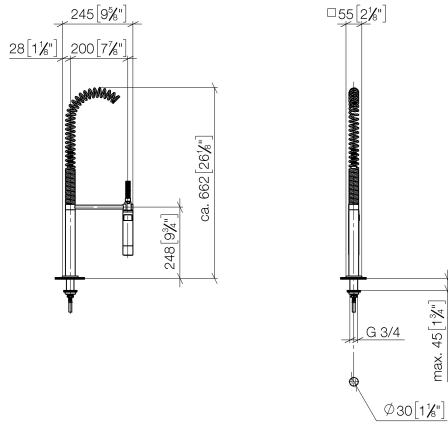

ST 110 101 2680

- spray flow
- automatic diverter for spout/Profi spray set
- height of mixer 665 mm
- individual rosette 55 x 55 mm
- profi spray hole diameter 30mm
- sprayface with anti-scaling system
- lead-free

LOT Two-hole mixer with individual rosettes with profi spray set - Chrome

---

LOT

ST 110 101 2680

ST 110 101 2680

mm [inches]  
M 1:10

**Flow rate chart**

**Certificates**

Belgaqua\_22\_277\_2  
7\_3.

ST 110 101 2680

Parts for other finishes can be found here: Brushed Platinum

ST 110 101 2680

Spare parts list

No.	Item Number	Name	Quantity used	Delivery time
1	04 24 02 046 01-07	pipe	1	10
2	90 23 30 040 00-00	threaded connector	2	10
3	90 24 03 168 00 90	nipple	1	2
4	90 14 20 002 00 90	seal	2	2
5	90 17 09 046 10 90	diverter	1	2
6	09 24 04 112 10 90	nipple	1	2
7	90 14 10 033 00 90	seal	1	2
8	90 21 10 031 10 90	diverter	1	2
9	09 23 01 039 90	sieve	2	2
10	04 21 02 006 00 92	cap	1	2
11	04 23 10 004 03 90	fixing set	1	2
12	09 30 04 067 90	hose	1	2
13	09 27 97 033-00	rosette	1	10
14	09 14 10 120 90	seal	1	2
15	09 11 10 066 10-00	connection	1	60
16	09 14 10 031 90	seal	1	2
17	04 17 20 014 00-00	holder	1	10
18	09 31 11 049 90	pin	1	2
19	09 14 15 012 90	ring	1	2
20	09 14 10 003 90	seal	1	2
21	09 30 01 067 10-00	adaptor	1	10
22	90 23 01 141 00 90	back-flow preventer	1	2
23	09 23 01 046 90	back-flow preventer	1	2
24	90 30 02 065 00-00	hose	1	10
25	09 16 02 034 90	spring	1	2
26	90 18 40 035 00 90	sleeve	1	2
27	04 12 11 094 10-00	shower	1	10