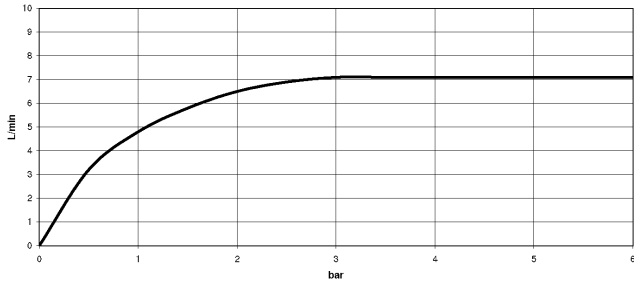

LOT Two-hole mixer with individual rosettes with profi spray set - Chrome

---

LOT

ST 110 101 2680

ST 110 101 2680

mm [inches]  
M 1:10

**Flow rate chart**

**Certificates**