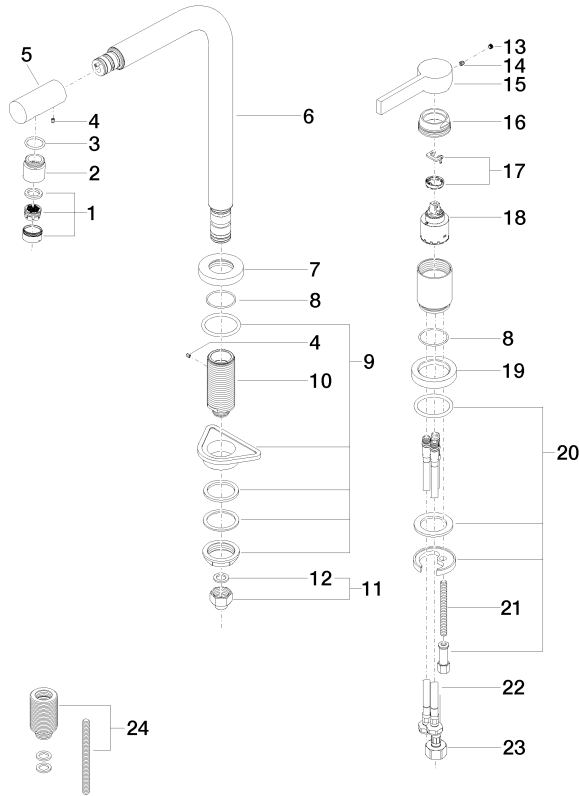

## ELIO Two-hole mixer with individual rosettes with rinsing spray set - Chrome

---

ELIO

ST 110 101 6790

ST 110 101 6790

- 235mm projection
- pivotable spout 360°
- spout, end-piece with 20° rotation
- air-enriched flow
- height of mixer 337 mm
- height up to aerator 297 mm
- individual rosettes Ø 55mm
- hole diameter spout 35 mm
- single-lever mixer hole diameter 35 mm
- max. flow 8 l/min at 3 bar flow pressure
- lead-free
- This product can help a building meet the requirements of Green Building Rating Systems, e.g. LEED®, BREEAM®, DGNB

**Recommended miscellaneous**

**Strainer waste with control handle - Chrome** 10 710 970-00

**Recommended miscellaneous**

**Dispenser with rosette - Chrome** 82 444 970-00

ST 110 101 6790

**Flow rate chart**

**Certificates**

LGA\_18255.

ETA\_18983.

WRAS\_2107024.

ST 110 101 6790

**Spare parts list**

No.	Item Number	Name	Quantity used	Delivery time
1	90 23 01 026 07-00	aerator	1	10
2	09 24 04 164 10-00	nipple	1	10
3	09 14 10 100 90	seal	1	2
4	09 31 11 044 90	pin	2	2
5	09 24 04 163 10-00	nipple	1	10
6	90 28 22 188 00-00	spout	1	10
7	09 27 79 001-00	rosette	1	10
8	09 14 10 102 90	seal	2	2
9	04 23 10 044 01 90	fixing set	1	2
10	09 30 01 094 10-00	adaptor	1	10
11	04 24 04 166 10 90	nipple	1	2
12	90 14 20 002 00 90	seal	1	2
13	90 31 20 109 00 90	plug	1	2
14	90 31 11 030 00 90	pin	1	2
15	09 20 79 040-00	handle	1	10
16	09 24 04 141-00	nut	1	10
17	90 28 10 148 00 90	accessories	1	2
18	90 15 05 061 00 90	cartridge	1	60
19	09 28 10 111-00	rosette	1	10
20	04 30 11 038 00 90	fixing set	1	2
21	09 31 11 011 90	pin	1	2
22	04 30 04 104 00 90	hose	2	2
23	04 30 04 019 00 90	hose	1	2
24	12 802 970 90	Extension set -	1	60

ST 110 101 6790

Fits: ELIO, TARA, TARA ULTRA

- with round rosette
- spray flow
- automatic spout/shower diverter
- height of mixer 191 mm
- hole diameter rinsing spray 32mm
- fabric braided hose 1500 mm
- sprayface with anti-scaling system
- lead-free