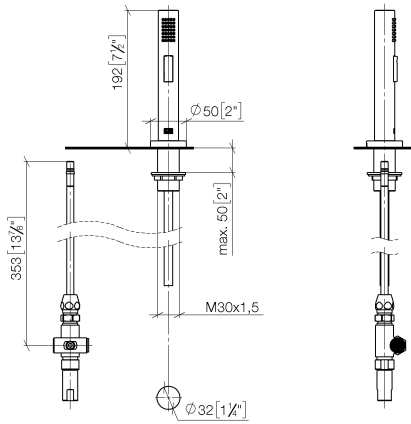

ST 110 101 6790

Fits: ELIO, TARA, TARA ULTRA

- with round rosette
- spray flow
- automatic spout/shower diverter
- height of mixer 191 mm
- hole diameter rinsing spray 32mm
- fabric braided hose 1500 mm
- sprayface with anti-scaling system
- lead-free

ST 110 101 6790

mm [inches]

**Flow rate chart**

**Certificates**

LGA\_18901.      Belgaqua\_21-027-27\_3.      IAPMO\_N-4976 (2).      LGA\_29572.      IAPMO\_6397.

ST 110 101 6790

**Spare parts list**

No.	Item Number	Name	Quantity used	Delivery time
1	04 24 02 046 01-07	pipe	1	10
2	90 23 30 040 00-00	threaded connector	1	10
3	90 24 03 168 00 90	nipple	1	2
4	90 14 20 002 00 90	seal	1	2
5	90 17 09 046 10 90	diverter	1	2
6	09 24 04 112 10 90	nipple	1	2
7	90 14 10 033 00 90	seal	1	2
8	90 21 10 031 10 90	diverter	1	2
9	04 21 02 006 00 92	cap	1	2
10	09 23 01 039 90	sieve	2	2
11	90 24 03 241 00 90	nipple	1	2
12	90 14 20 019 00 90	seal	1	2
13	04 30 11 038 66 90	fixing set	1	2
14	12 720 970 90	Extension set -	1	60
15	09 30 01 285-00	rosette	1	10
16	90 18 40 085 00 90	sleeve	1	2
17	90 30 02 062 00-00	hose	1	2
18	04 12 11 158 00-00	shower	1	10