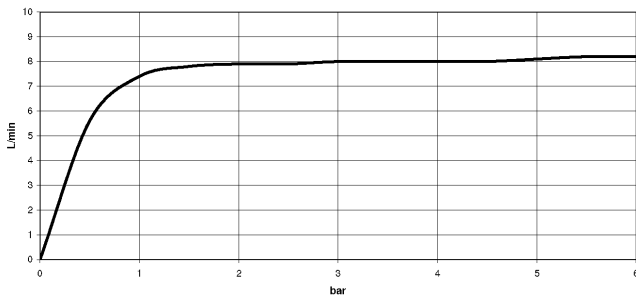

Flow rate chart

Certificates

LGA_18255.

ETA_18983.

WRAS_2107024.