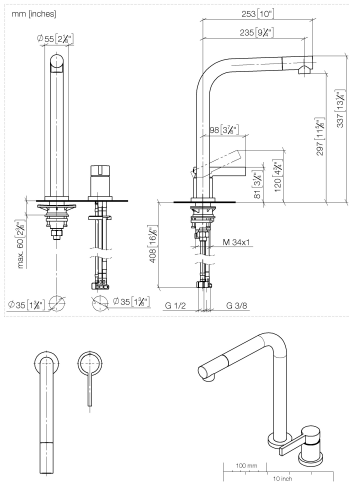

ST 110 101 6790