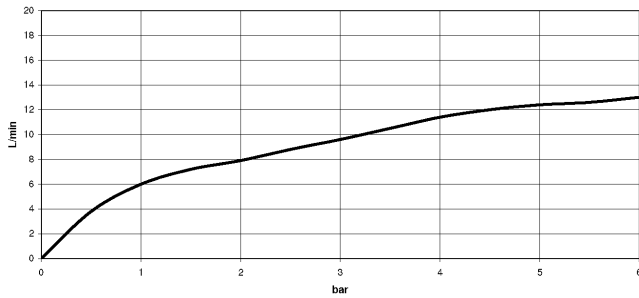

Flow rate chart

Certificates

LGA_18901.   Belgaqua_21-027-27_3.   IAPMO_N-4976 (2).   LGA_29572.   IAPMO_6397.