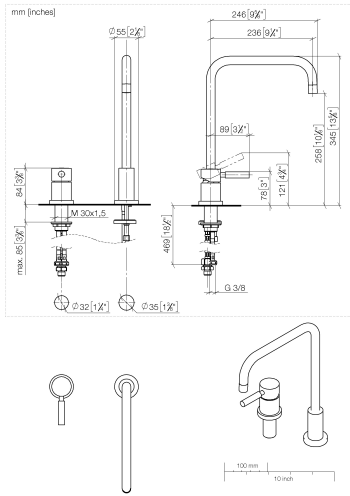

META 02 Two-hole mixer with individual rosettes with rinsing spray set - Chrome

ST 110 103 3625