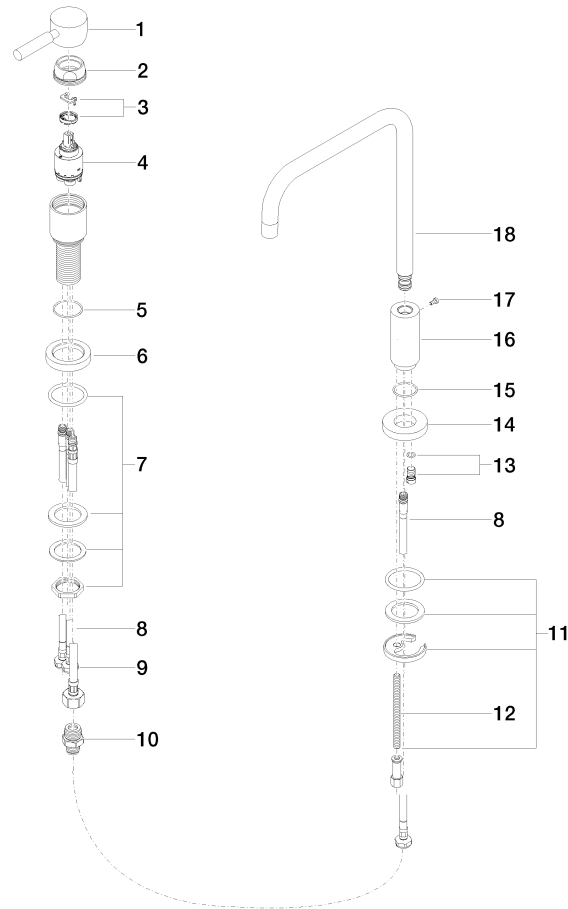

- 236mm projection
- pivotable spout 360°
- air-enriched flow
- height of mixer 345 mm
- height up to aerator 260 mm
- hole diameter spout 35 mm
- single-lever mixer hole diameter 35 mm
- max. flow 7 l/min at 3 bar flow pressure
- lead-free

**META 02 Two-hole mixer with individual rosettes with rinsing spray set - Chrome**

ST 110 103 3625

**Flow rate chart**

**Certificates**

ETA\_18988.

LGA\_9391.

WRAS\_2101013.

**META 02 Two-hole mixer with individual rosettes with rinsing spray set - Chrome**

ST 110 103 3625

**Spare parts list**

No.	Item Number	Name	Quantity used	Delivery time
1	90 20 62 040 00-00	handle	1	10
2	09 24 04 107-00	nut	1	10
3	90 28 10 148 00 90	accessories	1	2
4	90 15 05 065 00 90	cartridge	1	2
5	09 14 10 102 90	seal	1	2
6	09 28 10 111-00	rosette	1	10
7	04 23 10 032 46 90	fixing set	1	2
8	04 30 04 104 00 90	hose	3	2
9	04 30 04 019 00 90	hose	1	2
10	90 24 03 514 00 90	nipple set	1	2
11	04 30 11 038 00 90	fixing set	1	2
12	09 31 11 012 90	pin	1	2
13	04 31 20 046 10 92	set	1	2
14	09 28 10 064-00	rosette	1	10
15	09 14 10 120 90	seal	1	2
16	09 11 10 062 10-00	connection	1	10
17	09 30 30 057 90	screw	1	2
18	90 28 22 209 00-00	spout	1	10

**META 02 Two-hole mixer with individual rosettes with rinsing spray set -  
Chrome**

ST 110 103 3625

Fits: ELIO, TARA, TARA ULTRA

- with round rosette
- spray flow
- automatic spout/shower diverter
- height of mixer 191 mm
- hole diameter rinsing spray 32mm
- fabric braided hose 1500 mm
- sprayface with anti-scaling system
- lead-free