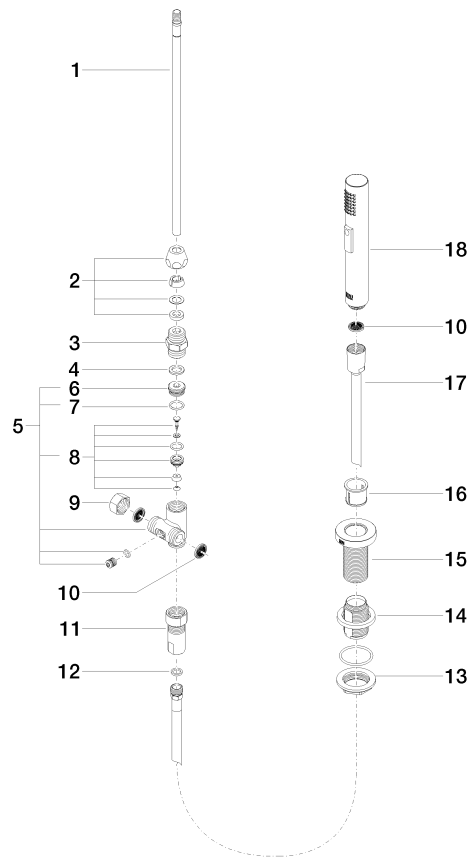

- 236mm projection
- pivotable spout 360°
- air-enriched flow
- height of mixer 345 mm
- height up to aerator 260 mm
- hole diameter spout 35 mm
- single-lever mixer hole diameter 35 mm
- max. flow 7 l/min at 3 bar flow pressure
- lead-free

ST 110 103 3625

**Spare parts list**

No.	Item Number	Name	Quantity used	Delivery time
1	90 20 62 040 00-00	handle	1	10
2	09 24 04 107-00	nut	1	10
3	90 28 10 148 00 90	accessories	1	2
4	90 15 05 065 00 90	cartridge	1	2
5	09 14 10 102 90	seal	1	2
6	09 28 10 111-00	rosette	1	10
7	04 23 10 032 46 90	fixing set	1	2
8	04 30 04 104 00 90	hose	3	2
9	04 30 04 019 00 90	hose	1	2
10	90 24 03 514 00 90	nipple set	1	2
11	04 30 11 038 00 90	fixing set	1	2
12	09 31 11 012 90	pin	1	2
13	04 31 20 046 10 92	set	1	2
14	09 28 10 064-00	rosette	1	10
15	09 14 10 120 90	seal	1	2
16	09 11 10 062 10-00	connection	1	10
17	09 30 30 057 90	screw	1	2
18	90 28 22 209 00-00	spout	1	10

**Flow rate chart**

**Certificates**

LGA\_18901.      Belgaqua\_21-027-27\_3.      IAPMO\_N-4976 (2).      LGA\_29572.      IAPMO\_6397.

**META 02 Two-hole mixer with individual rosettes with rinsing spray set - Chrome**

ST 110 103 3625

**Spare parts list**

No.	Item Number	Name	Quantity used	Delivery time
1	04 24 02 046 01-07	pipe	1	10
2	90 23 30 040 00-00	threaded connector	1	10
3	90 24 03 168 00 90	nipple	1	2
4	90 14 20 002 00 90	seal	1	2
5	90 17 09 046 10 90	diverter	1	2
6	09 24 04 112 10 90	nipple	1	2
7	90 14 10 033 00 90	seal	1	2
8	90 21 10 031 10 90	diverter	1	2
9	04 21 02 006 00 92	cap	1	2
10	09 23 01 039 90	sieve	2	2
11	90 24 03 241 00 90	nipple	1	2
12	90 14 20 019 00 90	seal	1	2
13	04 30 11 038 66 90	fixing set	1	2
14	12 720 970 90	Extension set -	1	60
15	09 30 01 285-00	rosette	1	10
16	90 18 40 085 00 90	sleeve	1	2
17	90 30 02 062 00-00	hose	1	2
18	04 12 11 158 00-00	shower	1	10