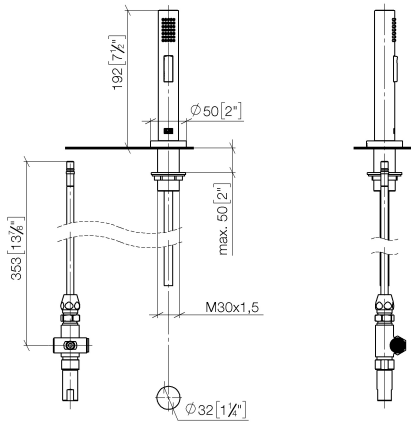

- 236mm projection
- pivotable spout 360°
- air-enriched flow
- height of mixer 345 mm
- height up to aerator 260 mm
- hole diameter spout 35 mm
- single-lever mixer hole diameter 35 mm
- max. flow 7 l/min at 3 bar flow pressure
- lead-free

ST 110 103 3625

**Spare parts list**

No.	Item Number	Name	Quantity used	Delivery time
1	90 20 62 040 00-00	handle	1	10
2	09 24 04 107-00	nut	1	10
3	90 28 10 148 00 90	accessories	1	2
4	90 15 05 065 00 90	cartridge	1	2
5	09 14 10 102 90	seal	1	2
6	09 28 10 111-00	rosette	1	10
7	04 23 10 032 46 90	fixing set	1	2
8	04 30 04 104 00 90	hose	3	2
9	04 30 04 019 00 90	hose	1	2
10	90 24 03 514 00 90	nipple set	1	2
11	04 30 11 038 00 90	fixing set	1	2
12	09 31 11 012 90	pin	1	2
13	04 31 20 046 10 92	set	1	2
14	09 28 10 064-00	rosette	1	10
15	09 14 10 120 90	seal	1	2
16	09 11 10 062 10-00	connection	1	10
17	09 30 30 057 90	screw	1	2
18	90 28 22 209 00-00	spout	1	10

**META 02 Two-hole mixer with individual rosettes with rinsing spray set -  
Chrome**

ST 110 103 3625

Fits: ELIO, TARA, TARA ULTRA

- with round rosette
- spray flow
- automatic spout/shower diverter
- height of mixer 191 mm
- hole diameter rinsing spray 32mm
- fabric braided hose 1500 mm
- sprayface with anti-scaling system
- lead-free

## META 02 Two-hole mixer with individual rosettes with rinsing spray set - Chrome

---

ST 110 103 3625

**META 02 Two-hole mixer with individual rosettes with rinsing spray set - Chrome**

ST 110 103 3625  
mm [inches]