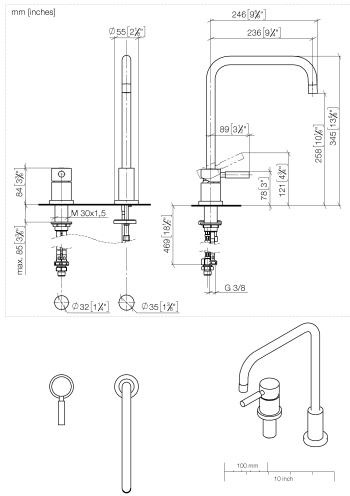

META 02 Two-hole mixer with individual rosettes with profi spray set - Chrome

ST 110 103 5625