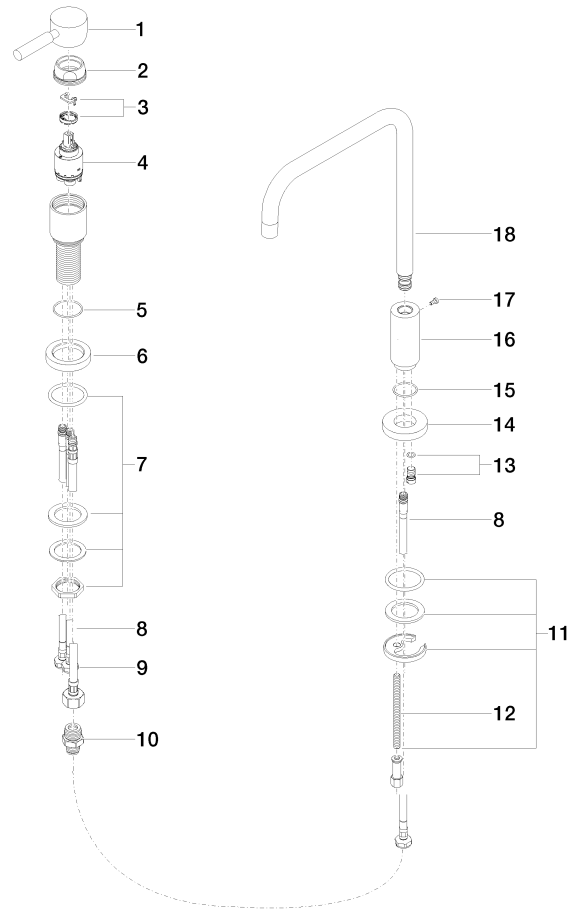

## META 02 Two-hole mixer with individual rosettes with profi spray set - Chrome

---

ST 110 103 5625

- 236mm projection
- pivotable spout 360°
- air-enriched flow
- height of mixer 345 mm
- height up to aerator 260 mm
- hole diameter spout 35 mm
- single-lever mixer hole diameter 35 mm
- max. flow 7 l/min at 3 bar flow pressure
- lead-free

ETA\_18988.

LGA\_9391.

WRAS\_2101013.

**META 02 Two-hole mixer with individual rosettes with profi spray set - Chrome**

ST 110 103 5625

**Spare parts list**

No.	Item Number	Name	Quantity used	Delivery time
1	90 20 62 040 00-00	handle	1	10
2	09 24 04 107-00	nut	1	10
3	90 28 10 148 00 90	accessories	1	2
4	90 15 05 065 00 90	cartridge	1	2
5	09 14 10 102 90	seal	1	2
6	09 28 10 111-00	rosette	1	10
7	04 23 10 032 46 90	fixing set	1	2
8	04 30 04 104 00 90	hose	3	2
9	04 30 04 019 00 90	hose	1	2
10	90 24 03 514 00 90	nipple set	1	2
11	04 30 11 038 00 90	fixing set	1	2
12	09 31 11 012 90	pin	1	2
13	04 31 20 046 10 92	set	1	2
14	09 28 10 064-00	rosette	1	10
15	09 14 10 120 90	seal	1	2
16	09 11 10 062 10-00	connection	1	10
17	09 30 30 057 90	screw	1	2
18	90 28 22 209 00-00	spout	1	10

## META 02 Two-hole mixer with individual rosettes with profi spray set - Chrome

ST 110 103 5625

Fits: ELIO, TARA, TARA ULTRA

- spray flow
- automatic diverter for spout/Profi spray set
- height of mixer 665 mm
- individual rosette diameter 55mm
- profi spray hole diameter 30mm
- sprayface with anti-scaling system
- lead-free