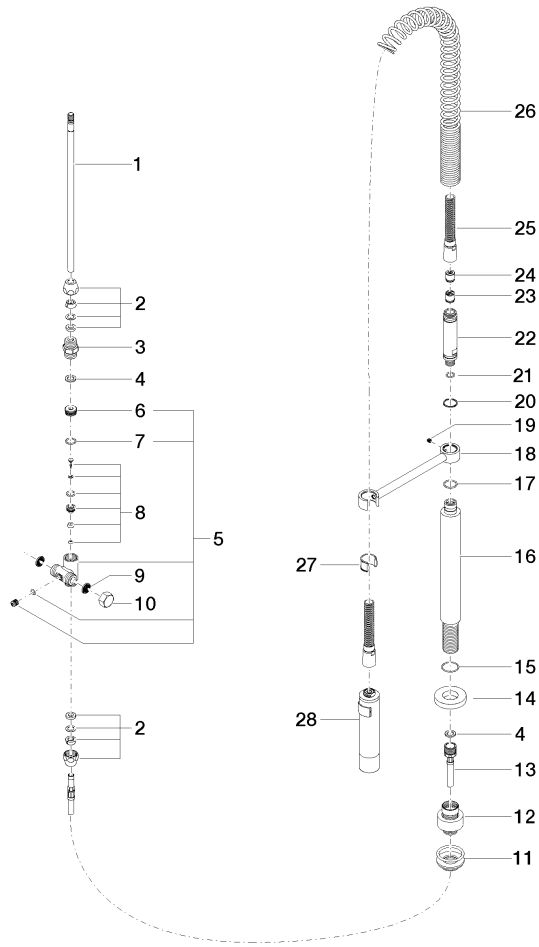

META 02 Two-hole mixer with individual rosettes with profi spray set - Chrome

ST 110 103 5625

META 02 Two-hole mixer with individual rosettes with profi spray set - Chrome

ST 110 103 5625

Spare parts list

No.	Item Number	Name	Quantity used	Delivery time
1	04 24 02 046 01-07	pipe	1	10
2	90 23 30 040 00-00	threaded connector	2	10
3	90 24 03 168 00 90	nipple	1	2
4	90 14 20 002 00 90	seal	2	2
5	90 17 09 046 10 90	diverter	1	2
6	09 24 04 112 10 90	nipple	1	2
7	90 14 10 033 00 90	seal	1	2
8	90 21 10 031 10 90	diverter	1	2
9	09 23 01 039 90	sieve	2	2
10	04 21 02 006 00 92	cap	1	2
11	04 23 10 004 03 90	fixing set	1	2
12	12 780 970 90	Extension set -	1	60
13	09 30 04 067 90	hose	1	2
14	09 28 10 064-00	rosette	1	10
15	09 14 10 120 90	seal	1	2
16	09 11 10 066 10-00	connection	1	60
17	09 14 10 031 90	seal	1	2
18	04 17 20 014 00-00	holder	1	10
19	09 31 11 049 90	pin	1	2
20	09 14 15 012 90	ring	1	2
21	09 14 10 003 90	seal	1	2
22	09 30 01 067 10-00	adaptor	1	10
23	90 23 01 141 00 90	back-flow preventer	1	2
24	09 23 01 046 90	back-flow preventer	1	2
25	90 30 02 065 00-00	hose	1	10
26	09 16 02 034 90	spring	1	2
27	90 18 40 035 00 90	sleeve	1	2
28	04 12 11 094 10-00	shower	1	10