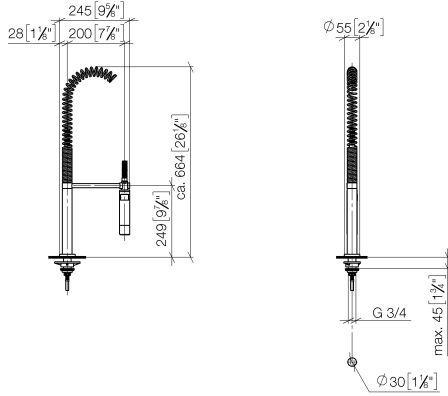

## META 02 Two-hole mixer with individual rosettes with profi spray set - Chrome

---

ST 110 103 5625

- 236mm projection
- pivotable spout 360°
- air-enriched flow and spray flow
- height of mixer 345 mm
- test
- height up to aerator 260 mm
- hole diameter spout 35 mm
- single-lever mixer hole diameter 35 mm
- profi spray hole diameter 30mm
- automatic spout/shower diverter
- sprayface with anti-scaling system
- max. flow 7 l/min at 3 bar flow pressure
- lead-free

## META 02 Two-hole mixer with individual rosettes with profi spray set - Chrome

---

ST 110 103 5625

- 236mm projection
- pivotable spout 360°
- air-enriched flow
- height of mixer 345 mm
- height up to aerator 260 mm
- hole diameter spout 35 mm
- single-lever mixer hole diameter 35 mm
- max. flow 7 l/min at 3 bar flow pressure
- lead-free

## META 02 Two-hole mixer with individual rosettes with profi spray set - Chrome

ST 110 103 5625

Fits: ELIO, TARA, TARA ULTRA

- spray flow
- automatic diverter for spout/Profi spray set
- height of mixer 665 mm
- individual rosette diameter 55mm
- profi spray hole diameter 30mm
- sprayface with anti-scaling system
- lead-free

## META 02 Two-hole mixer with individual rosettes with profi spray set - Chrome

---

ST 110 103 5625

**META 02 Two-hole mixer with individual rosettes with profi spray set - Chrome**

ST 110 103 5625

mm [inches]  
M 1:10