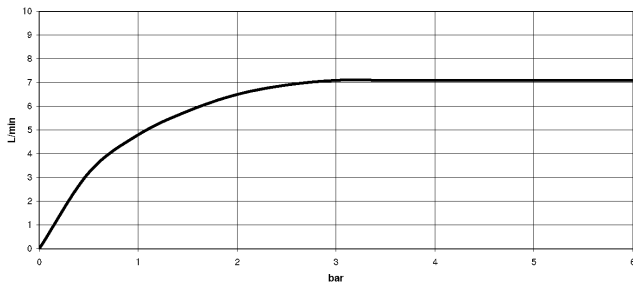

META 02 Single-lever mixer with profi spray set - Chrome

ST 110 104 8625

Flow rate chart

Certificates

LGA_28654.