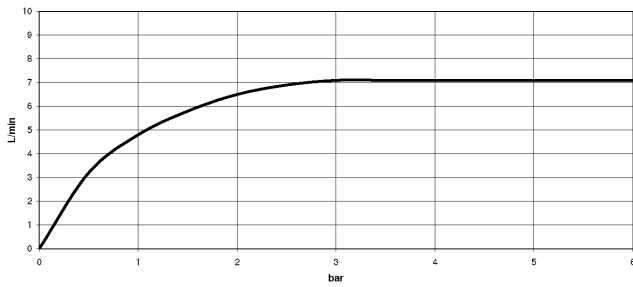

META 02 Single-lever mixer with profi spray set - Chrome

ST 110 104 8625

META 02 Single-lever mixer with profi spray set - Chrome

ST 110 104 8625

mm [inches]
M 1:10

Flow rate chart

Certificates

LGA_18901.