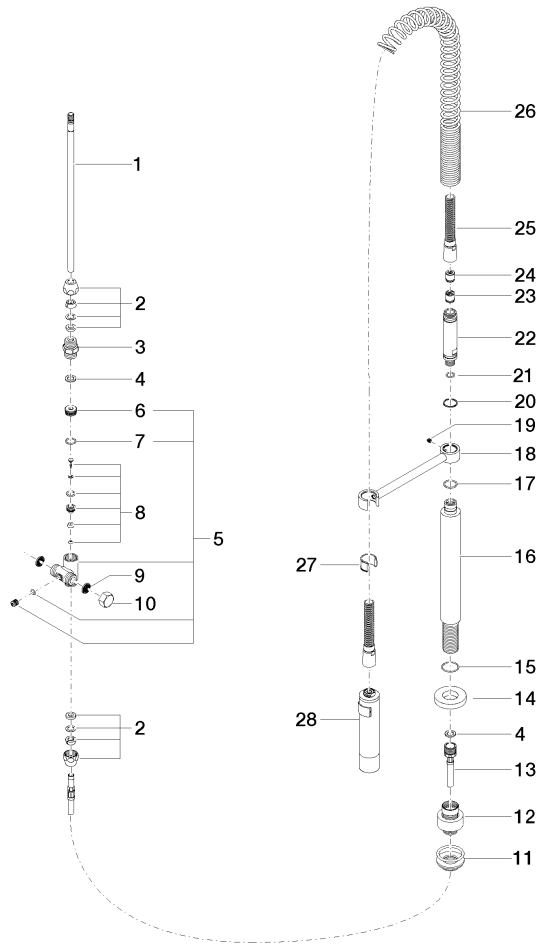

META 02 Single-lever mixer with profi spray set - Chrome

ST 110 104 8625

META 02 Single-lever mixer with profi spray set - Chrome

ST 110 104 8625

Spare parts list

No.	Item Number	Name	Quantity used	Delivery time
1	04 24 02 046 01-07	pipe	1	10
2	90 23 30 040 00-00	threaded connector	2	10
3	90 24 03 168 00 90	nipple	1	2
4	90 14 20 002 00 90	seal	2	2
5	90 17 09 046 10 90	diverter	1	2
6	09 24 04 112 10 90	nipple	1	2
7	90 14 10 033 00 90	seal	1	2
8	90 21 10 031 10 90	diverter	1	2
9	09 23 01 039 90	sieve	2	2
10	04 21 02 006 00 92	cap	1	2
11	04 23 10 004 03 90	fixing set	1	2
12	12 780 970 90	Extension set -	1	60
13	09 30 04 067 90	hose	1	2
14	09 28 10 064-00	rosette	1	10
15	09 14 10 120 90	seal	1	2
16	09 11 10 066 10-00	connection	1	60
17	09 14 10 031 90	seal	1	2
18	04 17 20 014 00-00	holder	1	10
19	09 31 11 049 90	pin	1	2
20	09 14 15 012 90	ring	1	2
21	09 14 10 003 90	seal	1	2
22	09 30 01 067 10-00	adaptor	1	10
23	90 23 01 141 00 90	back-flow preventer	1	2
24	09 23 01 046 90	back-flow preventer	1	2
25	90 30 02 065 00-00	hose	1	10
26	09 16 02 034 90	spring	1	2
27	90 18 40 035 00 90	sleeve	1	2
28	04 12 11 094 10-00	shower	1	10