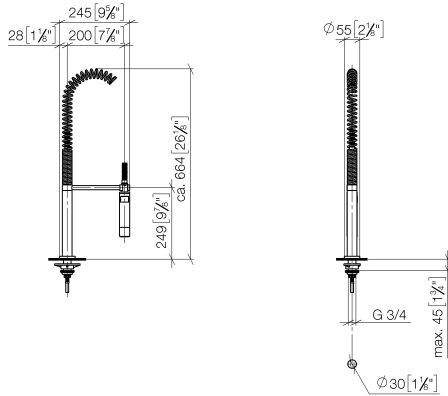

META 02 Single-lever mixer with profi spray set - Chrome

ST 110 104 8625

- 235mm projection
- pivotable spout 360°
- air-enriched flow
- height of mixer 368 mm
- height up to aerator 282 mm
- single-lever mixer hole diameter 35mm
- lead-free
- max. flow 7 l/min at 3 bar flow pressure

ST 110 104 8625

Spare parts list

No.	Item Number	Name	Quantity used	Delivery time
1	90 28 22 209 00-00	spout	1	10
2	90 23 01 028 03-00	aerator	1	10
3	09 30 30 054 90	screw	1	2
4	90 15 05 030 00 90	cartridge	1	2
5	09 24 04 107-00	nut	1	10
6	90 20 88 040 00-00	handle	1	10
7	90 30 11 032 00 90	disc	1	2
8	09 31 11 010 90	pin	1	2
9	90 24 04 048 00-00	nipple	1	10
10	11 170 880-00	handle	1	10
11	04 30 04 019 00 90	hose	1	2
12	04 30 04 064 00 90	hose	2	60
13	09 28 10 055-00	rosette	1	10
14	09 14 10 034 90	seal	1	2
15	04 30 11 038 00 90	fixing set	1	2
16	09 31 11 011 90	pin	1	2

META 02 Single-lever mixer with profi spray set - Chrome

ST 110 104 8625

Fits: ELIO, TARA, TARA ULTRA

- spray flow
- automatic diverter for spout/Profi spray set
- height of mixer 665 mm
- individual rosette diameter 55mm
- profi spray hole diameter 30mm
- sprayface with anti-scaling system
- lead-free

META 02 Single-lever mixer with profi spray set - Chrome

ST 110 104 8625

META 02 Single-lever mixer with profi spray set - Chrome

ST 110 104 8625

mm [inches]
M 1:10

Flow rate chart

Certificates

LGA_18901.