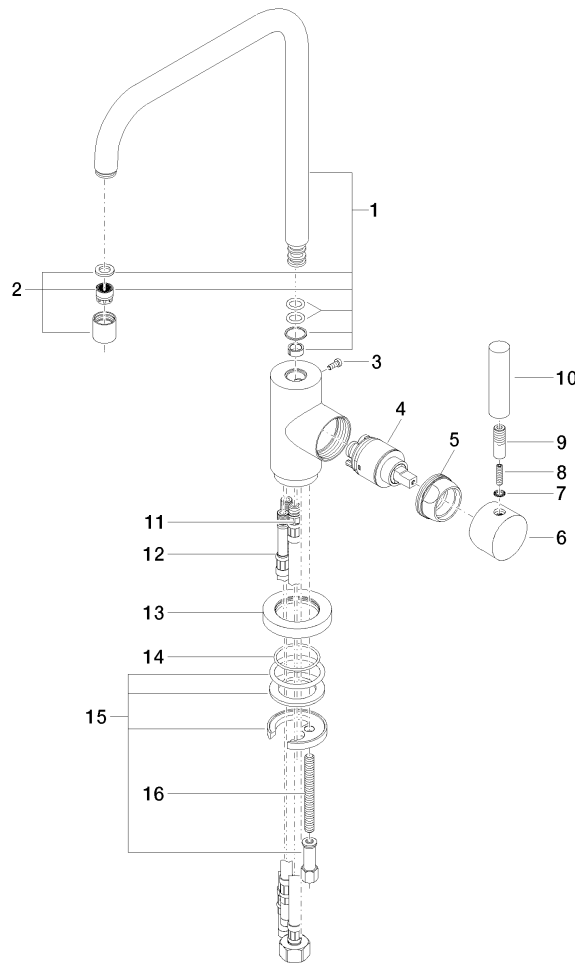

META 02 Single-lever mixer with profi spray set - Chrome

ST 110 104 8625

- 235mm projection
- pivotable spout 360°
- air-enriched flow and spray flow
- height of mixer 368 mm
- test
- height up to aerator 282 mm
- single-lever mixer hole diameter 35 mm
- profi spray hole diameter 30mm
- automatic spout/shower diverter
- sprayface with anti-scaling system
- max. flow 7 l/min at 3 bar flow pressure
- lead-free

META 02 Single-lever mixer with profi spray set - Chrome

ST 110 104 8625

- 235mm projection
- pivotable spout 360°
- air-enriched flow
- height of mixer 368 mm
- height up to aerator 282 mm
- single-lever mixer hole diameter 35mm
- lead-free
- max. flow 7 l/min at 3 bar flow pressure

ST 110 104 8625

Spare parts list

No.	Item Number	Name	Quantity used	Delivery time
1	90 28 22 209 00-00	spout	1	10
2	90 23 01 028 03-00	aerator	1	10
3	09 30 30 054 90	screw	1	2
4	90 15 05 030 00 90	cartridge	1	2
5	09 24 04 107-00	nut	1	10
6	90 20 88 040 00-00	handle	1	10
7	90 30 11 032 00 90	disc	1	2
8	09 31 11 010 90	pin	1	2
9	90 24 04 048 00-00	nipple	1	10
10	11 170 880-00	handle	1	10
11	04 30 04 019 00 90	hose	1	2
12	04 30 04 064 00 90	hose	2	60
13	09 28 10 055-00	rosette	1	10
14	09 14 10 034 90	seal	1	2
15	04 30 11 038 00 90	fixing set	1	2
16	09 31 11 011 90	pin	1	2

META 02 Single-lever mixer with profi spray set - Chrome

ST 110 104 8625

Fits: ELIO, TARA, TARA ULTRA

- spray flow
- automatic diverter for spout/Profi spray set
- height of mixer 665 mm
- individual rosette diameter 55mm
- profi spray hole diameter 30mm
- sprayface with anti-scaling system
- lead-free